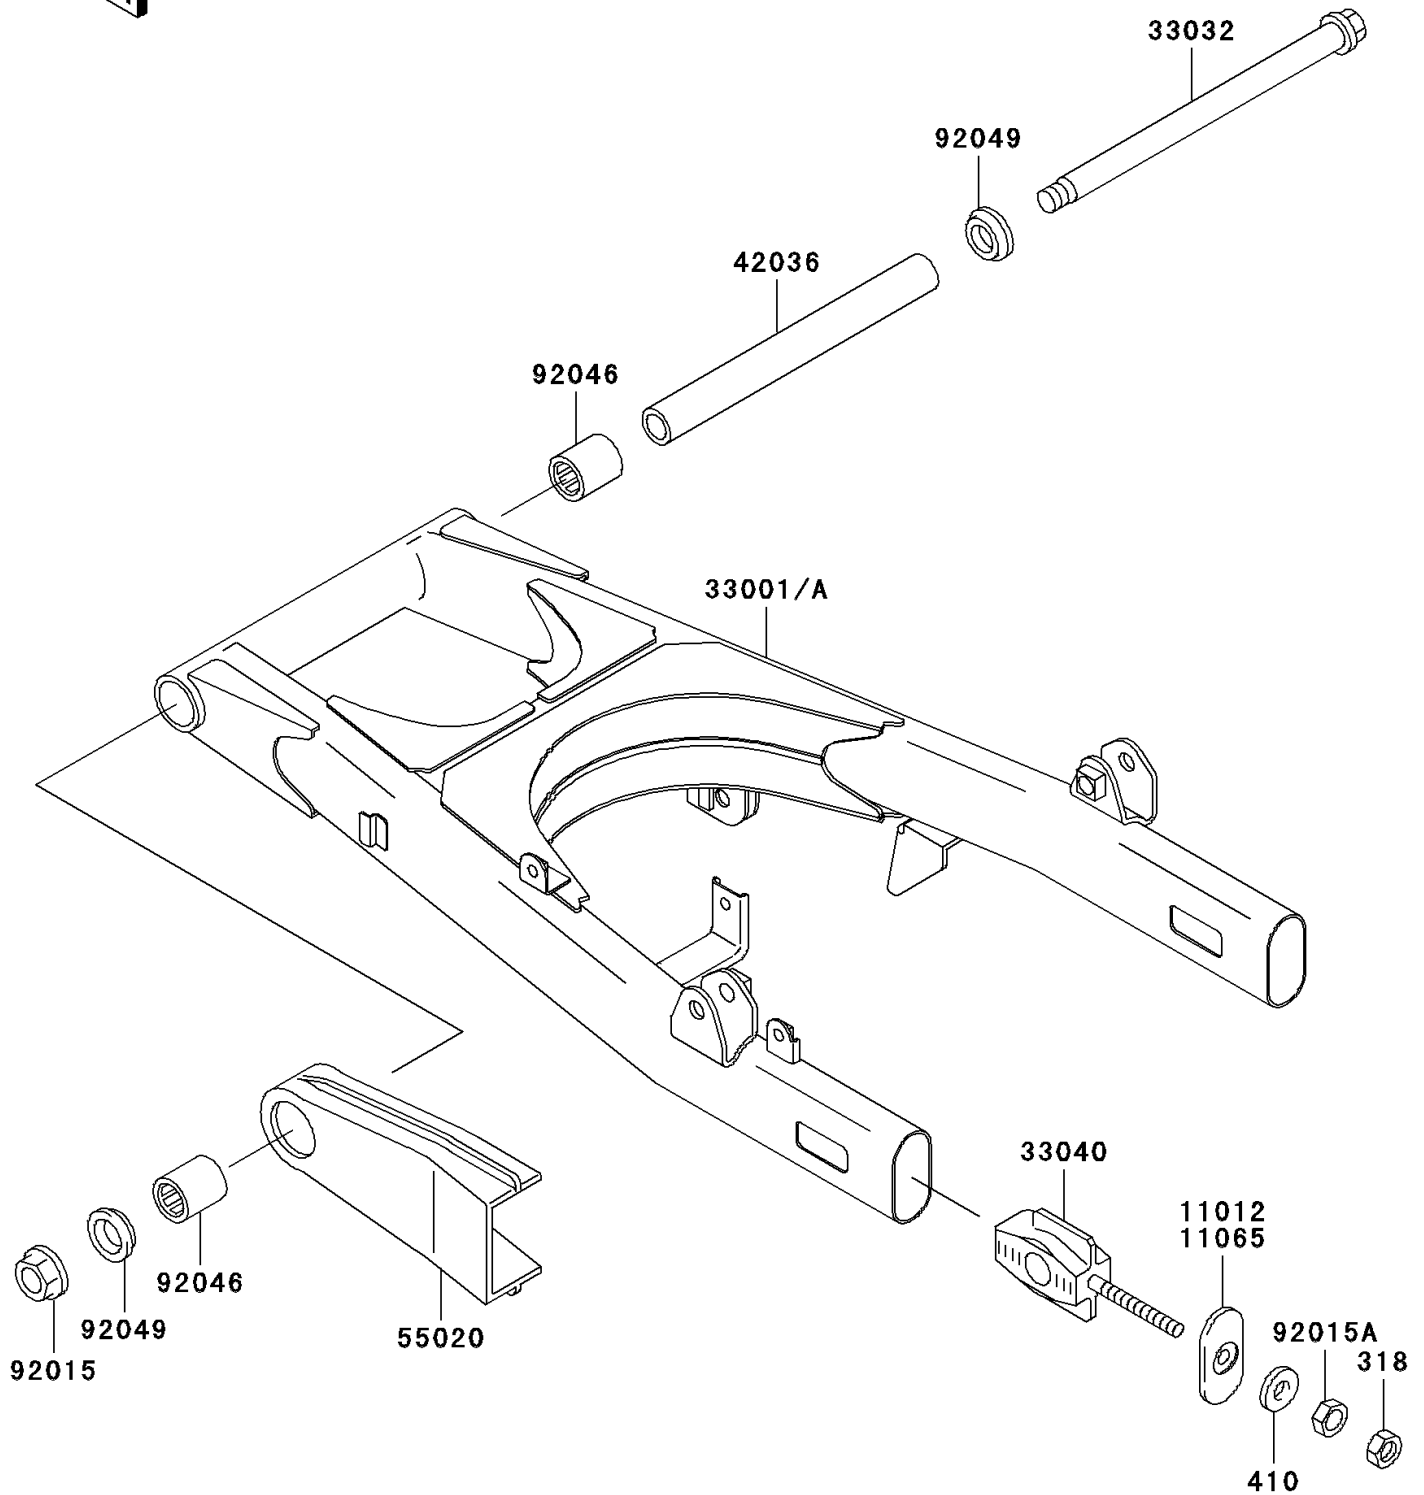

2007 Vulcan 500 LTD

PARTS DIAGRAM

Swingarm

F2141

2007 Vulcan 500 LTD

PARTS LIST

Swingarm

ITEM NAME

PART NUMBER

QUANTITY
