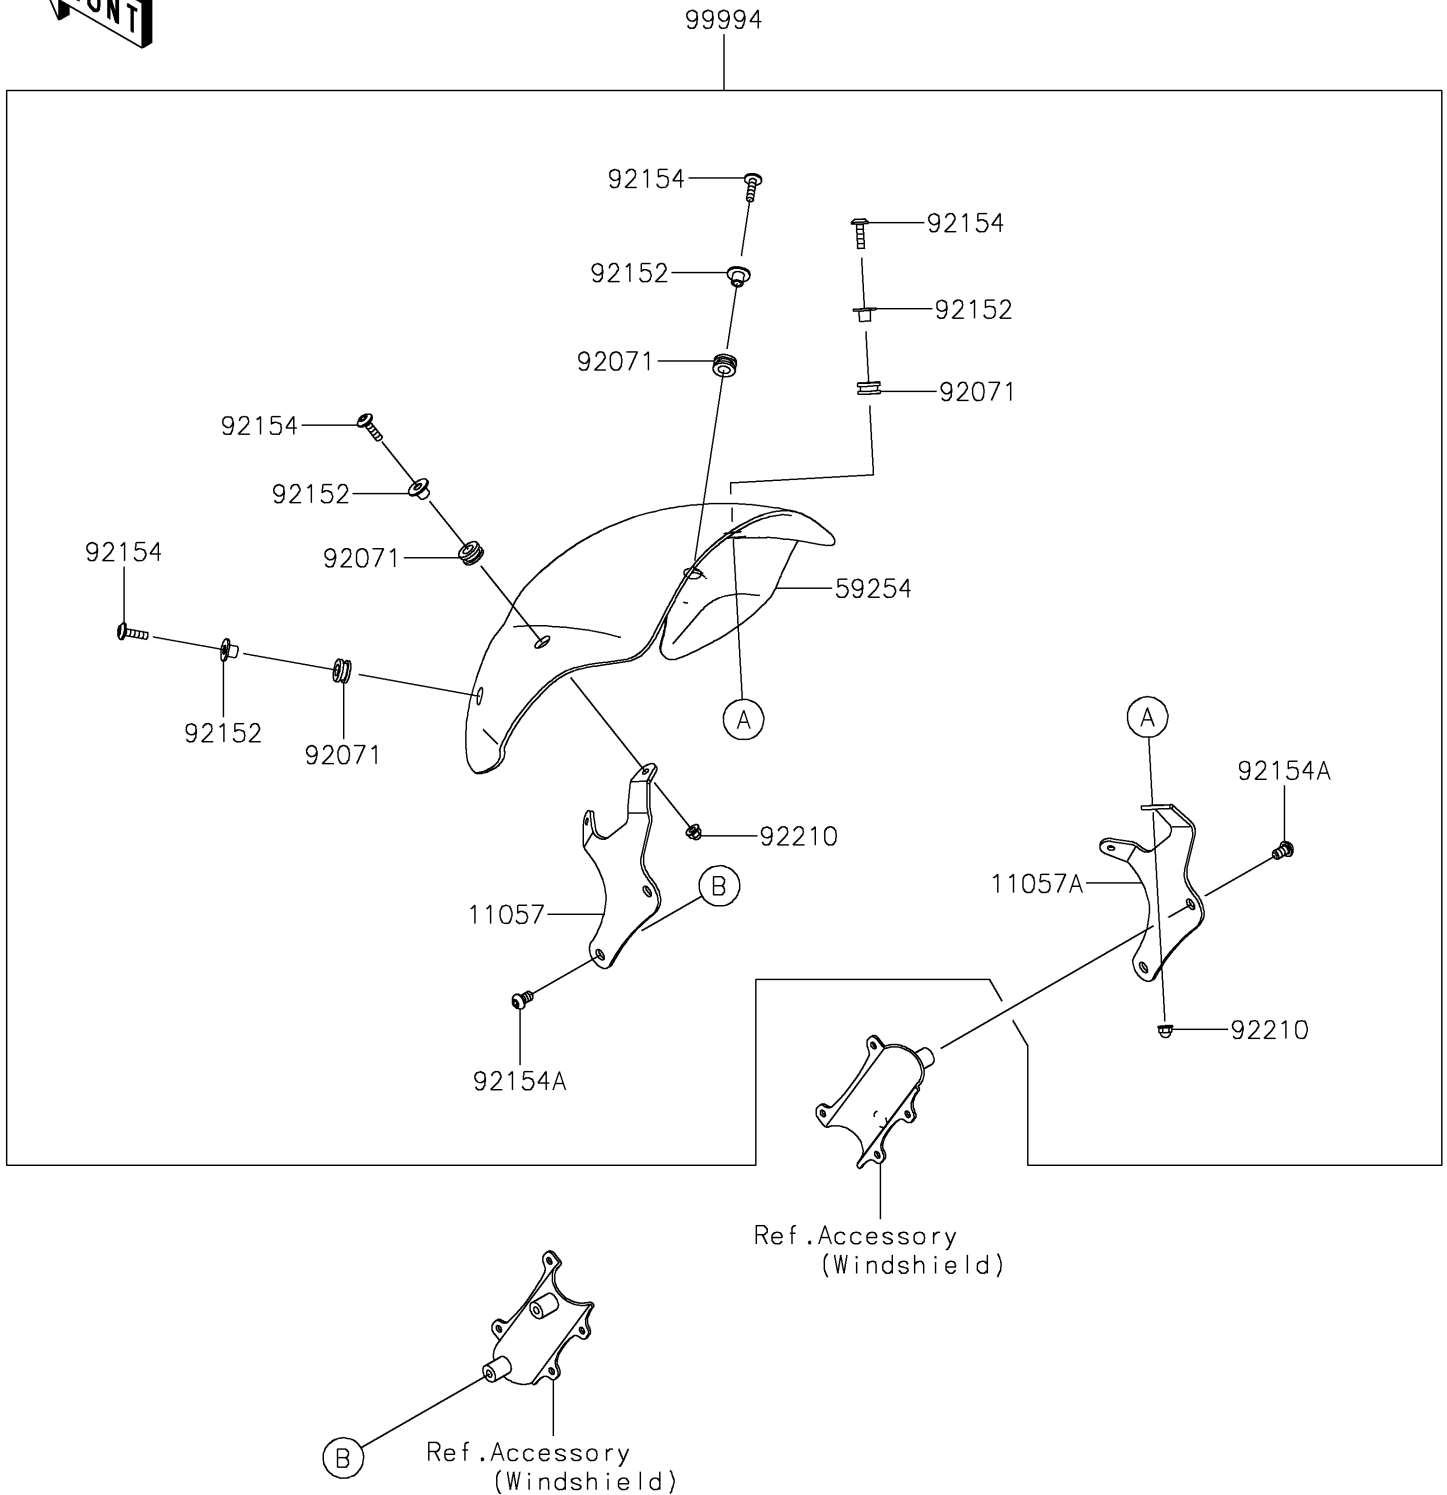

2019 VULCAN® S

PARTS DIAGRAM

Accessory(Cafe Deflector)

F2910M

2019 VULCAN® S

PARTS LIST

Accessory(Cafe Deflector)

ITEM NAME

PART NUMBER

QUANTITY
