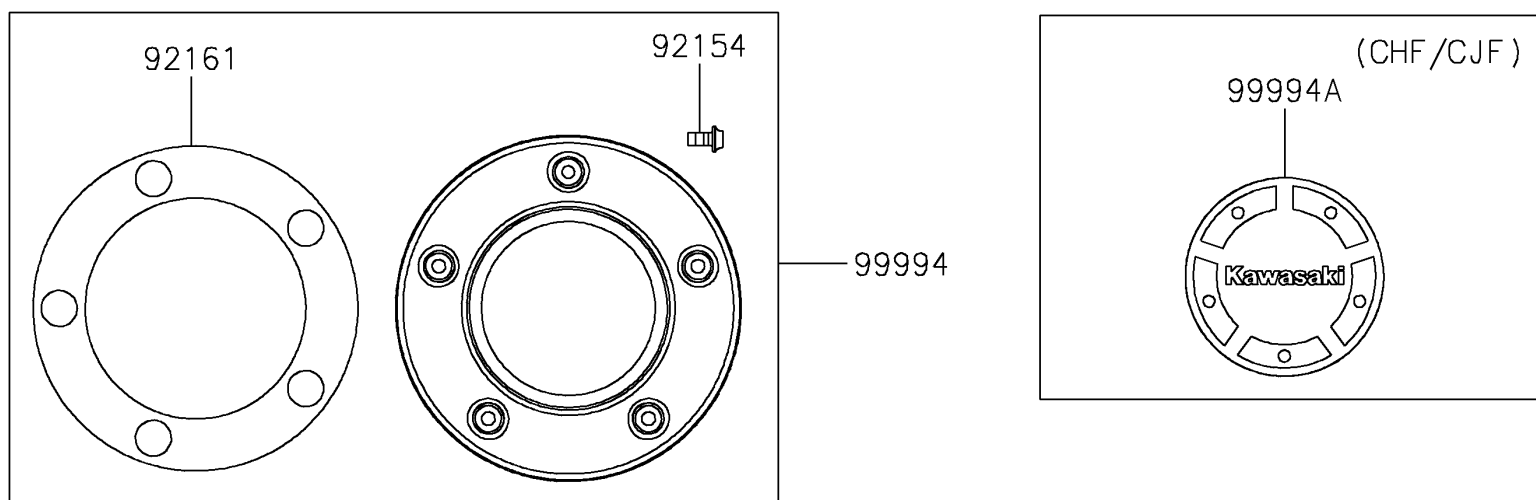

2019 VULCAN® S

PARTS DIAGRAM

Accessory(Decals)

F2910G

2019 VULCAN® S

PARTS LIST

Accessory(Decals)

Kawasaki

Let the Good Times Roll®

ITEM NAME

PART NUMBER

QUANTITY
