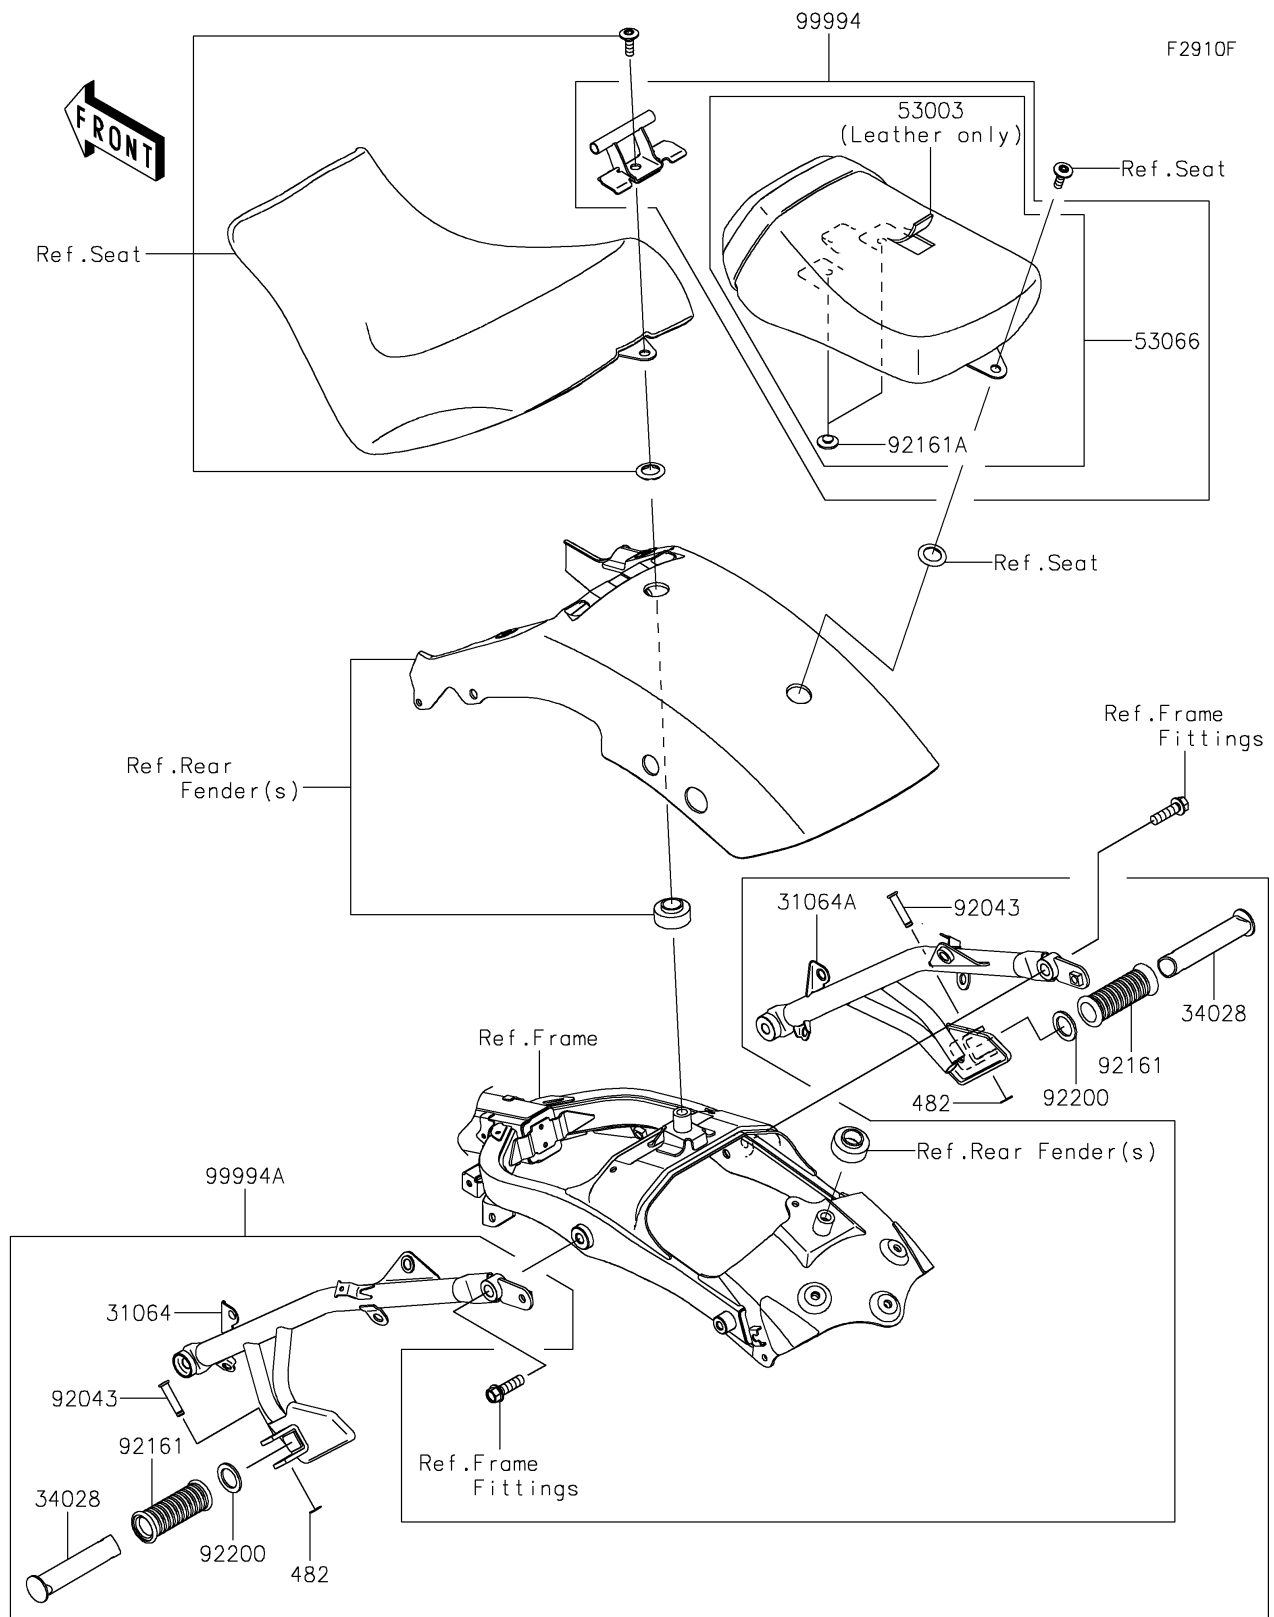

2019 VULCAN® S

PARTS DIAGRAM

Accessory(Passenger Seat)

2019 VULCAN® S

PARTS LIST

Accessory(Passenger Seat)

ITEM NAME	PART NUMBER	QUANTITY
PIPE-COMP,RR,LH,F.S.BLACK (Ref # 31064)	31064-0650-18R	1
PIPE-COMP,RR,RH,F.S.BLACK (Ref # 31064A)	31064-0651-18R	1
STEP,RR (Ref # 34028)	34028-0344	2
CIRCLIP-TYPE-E (Ref # 482)	482EA7000	2
LEATHER,RR SEAT,BLACK (Ref # 53003)	53003-0388-MA	1
SEAT-ASSY,RR,BLACK (Ref # 53066)	53066-0446-12Y	1
PIN,8X36.5 (Ref # 92043)	92043-1339	2
DAMPER,STEP (Ref # 92161)	92161-0232	2
DAMPER,8X22X10 (Ref # 92161A)	92161-1685	2
WASHER,22.5X33X2.3 (Ref # 92200)	92200-1482	2
KIT-ACCESSORY,PASSENGER SEAT (Ref # 99994)	99994-0569	1
KIT-ACCESSORY,REAR STEP (Ref # 99994A)	99994-0570	1