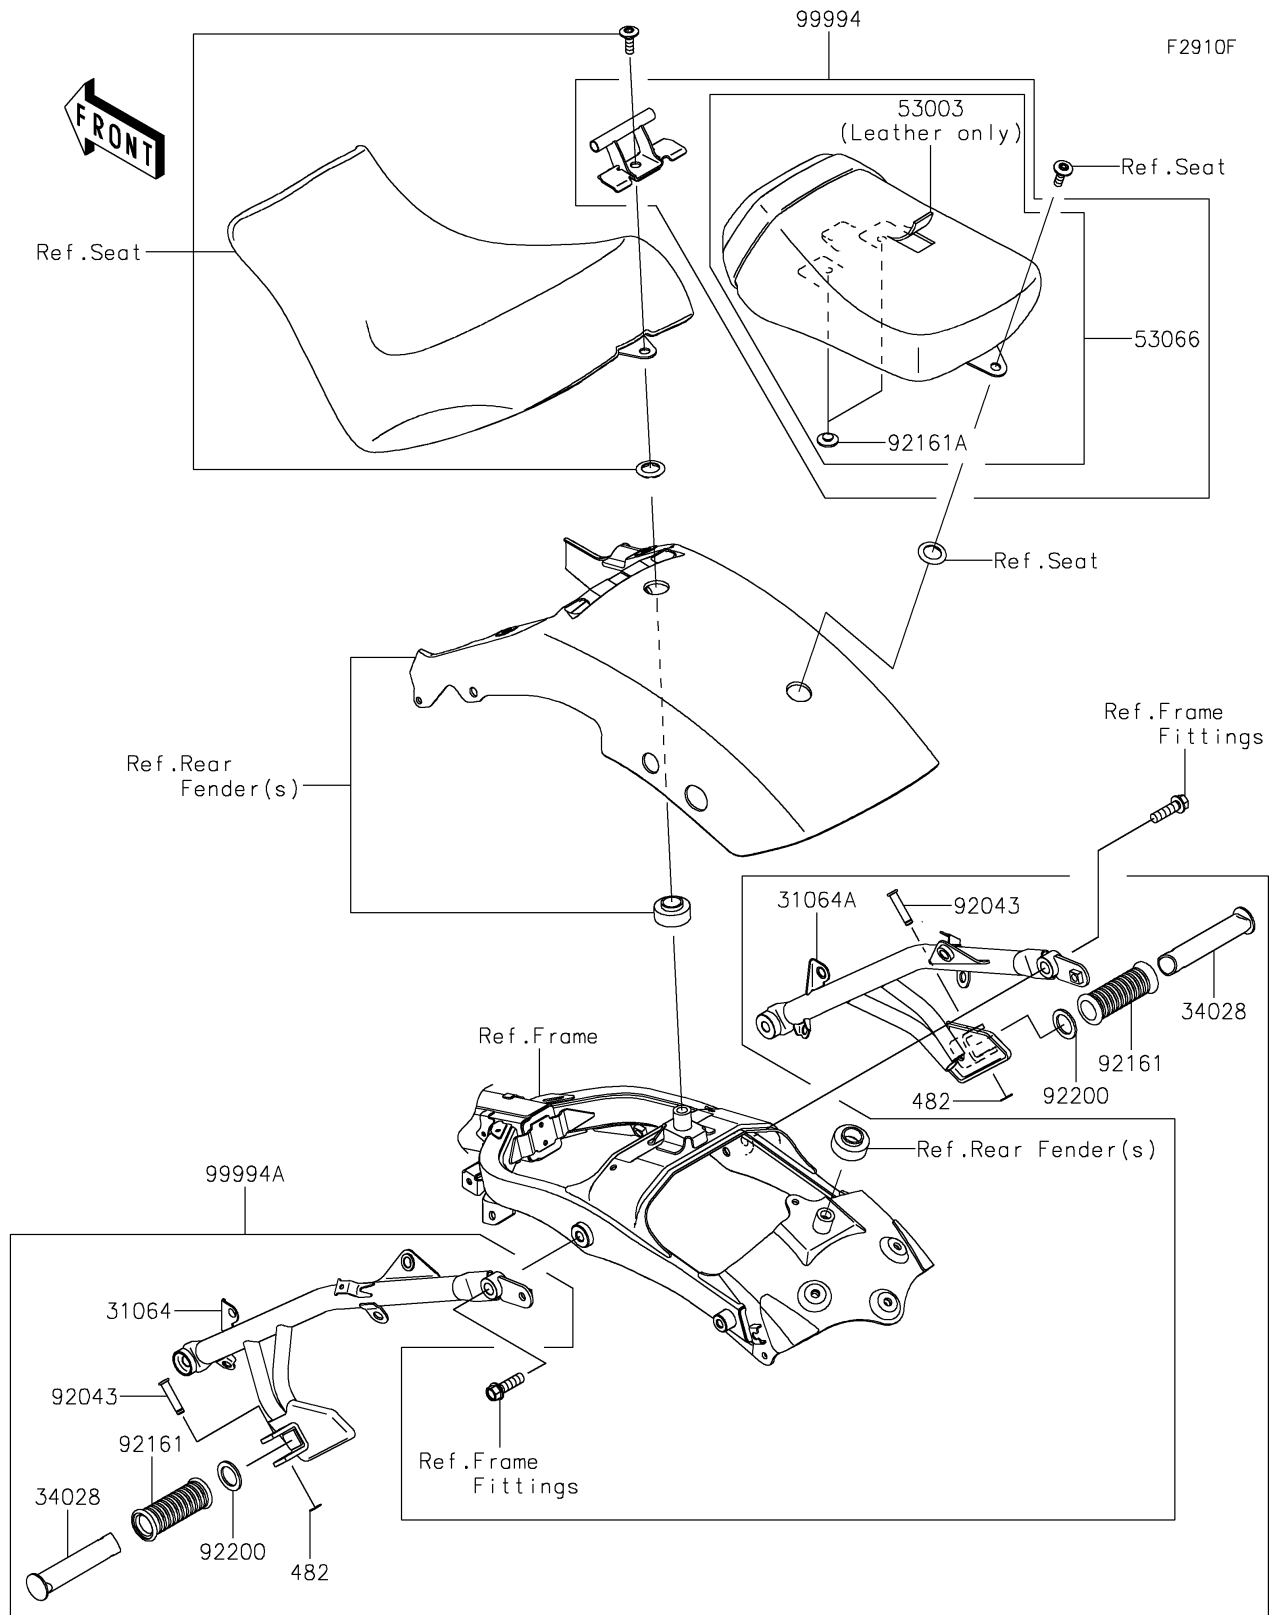

2018 VULCAN® S

PARTS DIAGRAM

Accessory(Passenger Seat)

2018 VULCAN® S

PARTS LIST

Accessory(Passenger Seat)

ITEM NAME	PART NUMBER	QUANTITY
PIPE-COMP,RR,LH,F.S.BLACK (Ref # 31064)	31064-0650-18R	1
PIPE-COMP,RR,RH,F.S.BLACK (Ref # 31064A)	31064-0651-18R	1
STEP,RR (Ref # 34028)	34028-0344	2
CIRCLIP-TYPE-E (Ref # 482)	482EA7000	2
LEATHER,RR SEAT,BLACK (Ref # 53003)	53003-0388-MA	1
SEAT-ASSY,RR,BLACK (Ref # 53066)	53066-0446-12Y	1
PIN,8X36.5 (Ref # 92043)	92043-1339	2
DAMPER,STEP (Ref # 92161)	92161-0232	2
DAMPER,8X22X10 (Ref # 92161A)	92161-1685	2
WASHER,22.5X33X2.3 (Ref # 92200)	92200-1482	2
KIT-ACCESSORY,PASSENGER SEAT (Ref # 99994)	99994-0569	1
KIT-ACCESSORY,REAR STEP (Ref # 99994A)	99994-0570	1