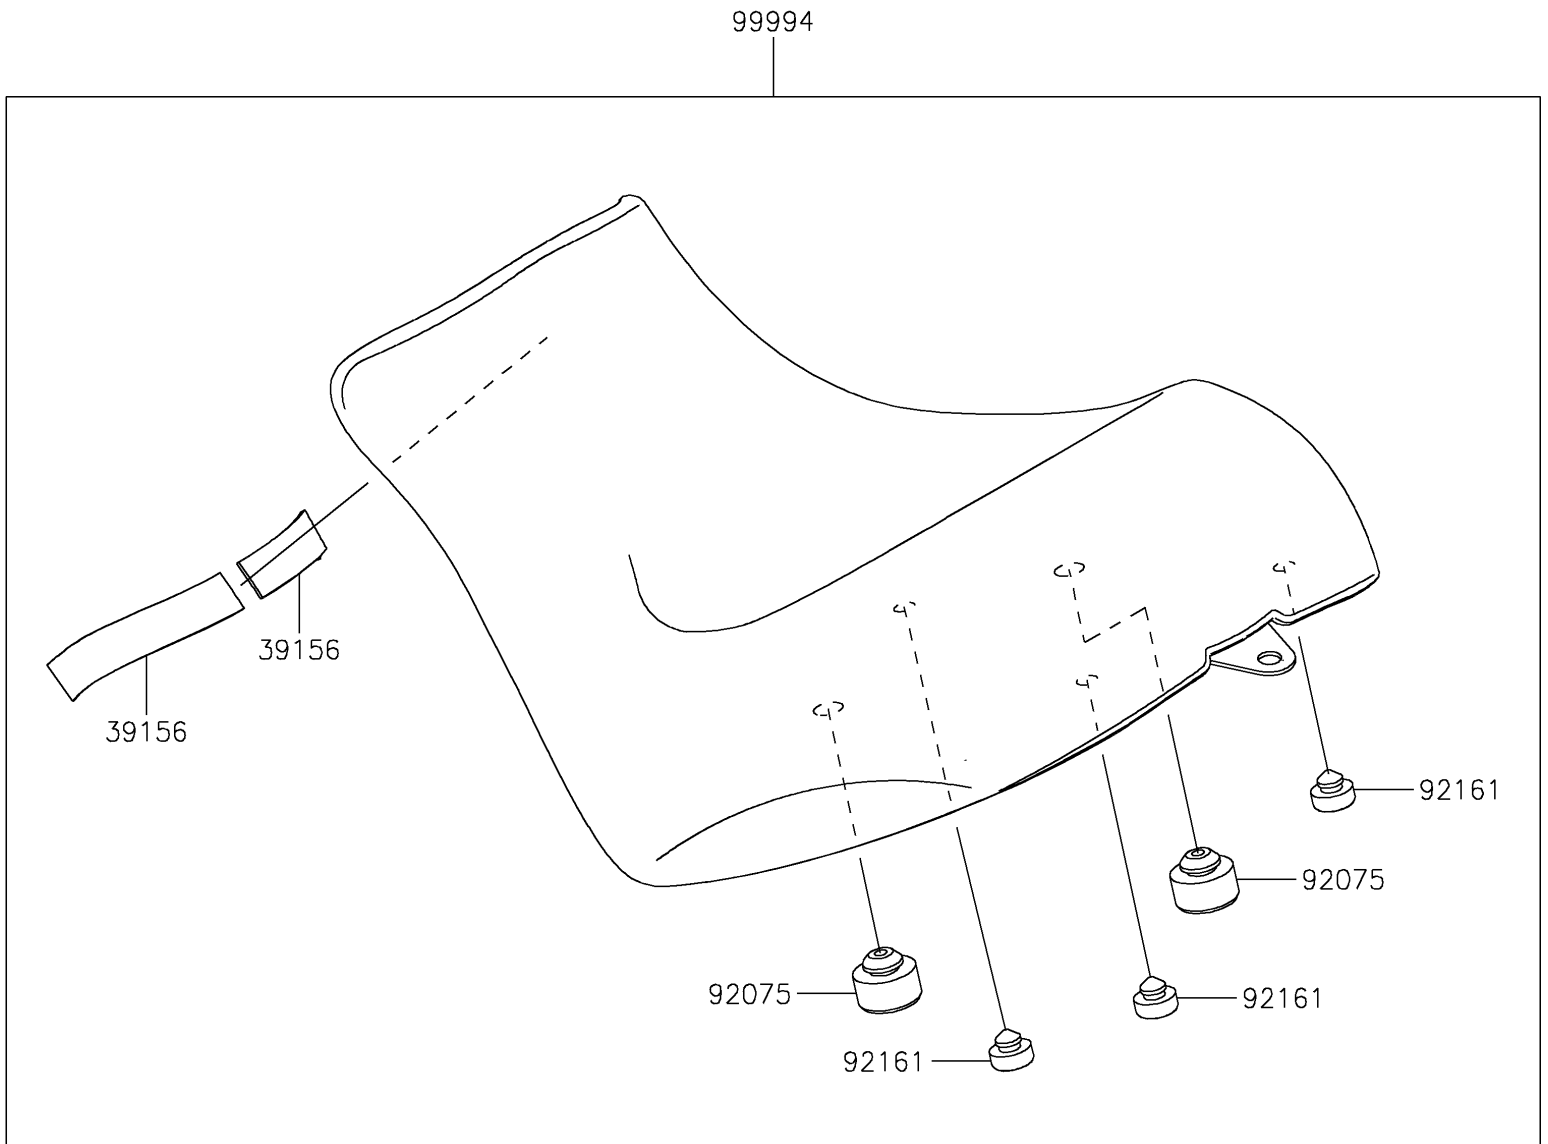

2018 VULCAN® S

PARTS DIAGRAM

Accessory(Reduced Reach Seat)

F2910E

2018 VULCAN® S

PARTS LIST

Accessory(Reduced Reach Seat)

ITEM NAME	PART NUMBER	QUANTITY
PAD,20X100X2 (Ref # 39156)	39156-1934	2
DAMPER (Ref # 92075)	92075-015	2
DAMPER,10X20X8 (Ref # 92161)	92161-0855	3
KIT-ACC,REDUCED REACH SEAT,FR (Ref # 99994)	99994-0876	1