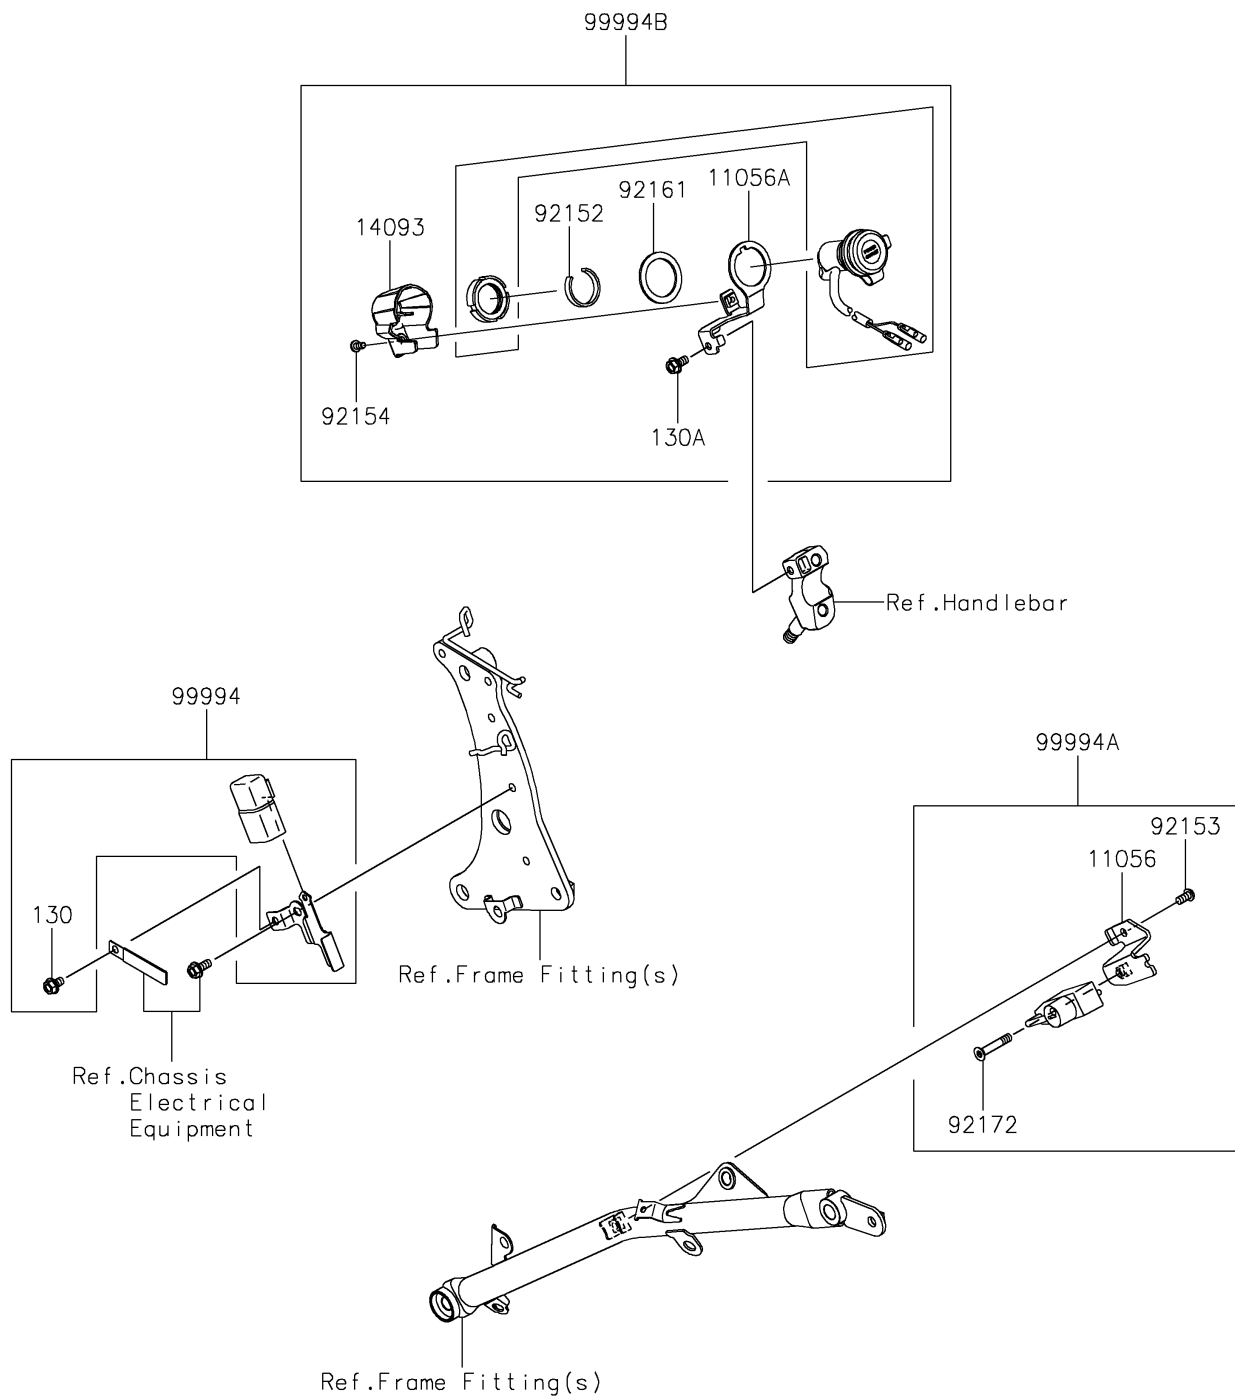

2019 VULCAN® S

PARTS DIAGRAM

Accessory(Helmet Lock etc.)

F2910C

2019 VULCAN® S

PARTS LIST

Accessory(Helmet Lock etc.)

Kawasaki

Let the Good Times Roll®

ITEM NAME

PART NUMBER

QUANTITY
