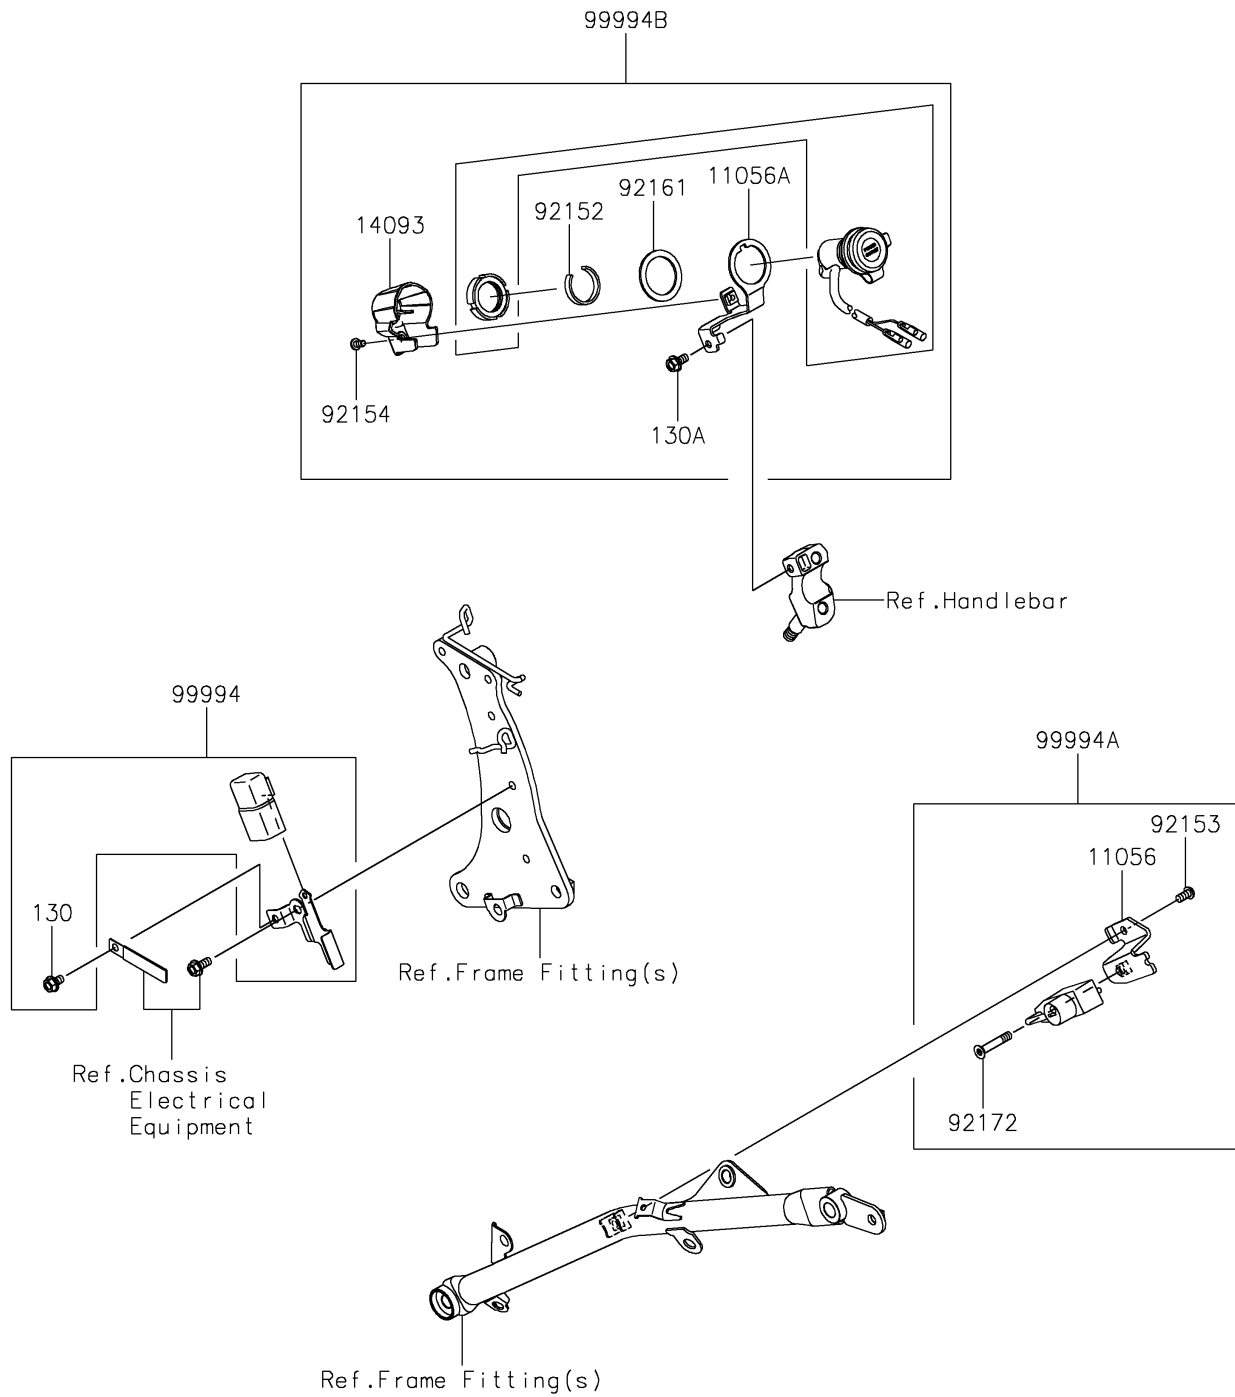

2017 Vulcan S

PARTS DIAGRAM

Accessory(Helmet Lock etc.)

F2910C

2017 Vulcan S

PARTS LIST

Accessory(Helmet Lock etc.)

ITEM NAME

PART NUMBER

QUANTITY
