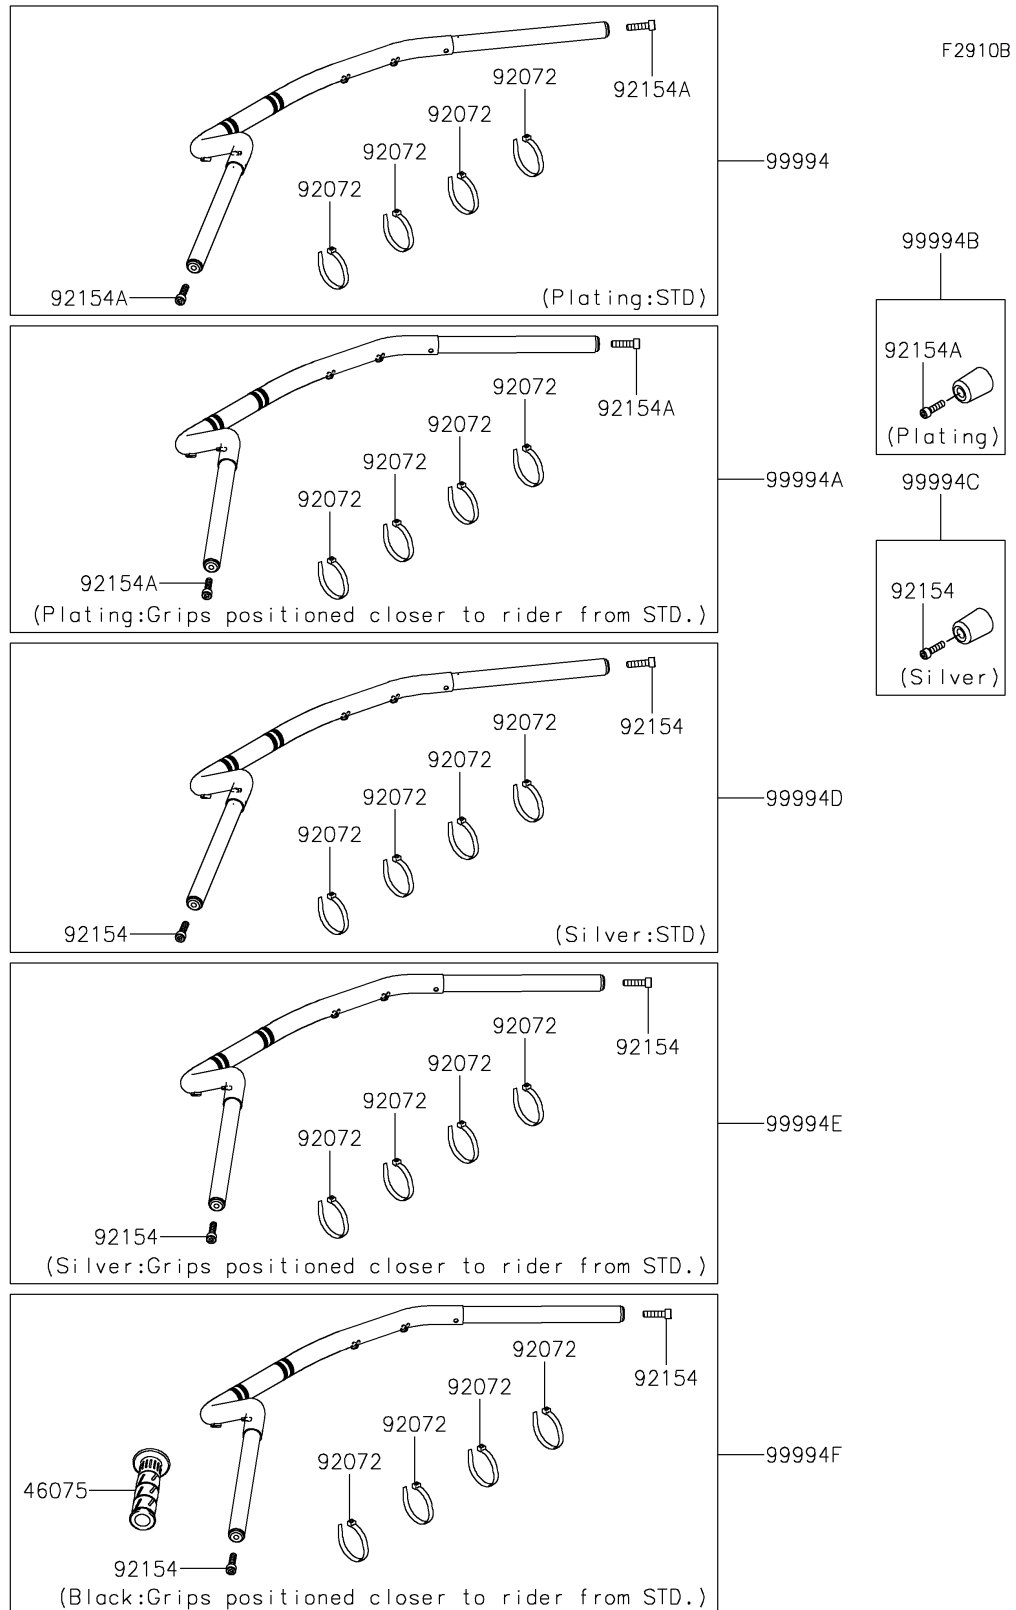

2017 Vulcan S

PARTS DIAGRAM

Accessory(Handlebar)

2017 Vulcan S

PARTS LIST

Accessory(Handlebar)

ITEM NAME

PART NUMBER

QUANTITY
