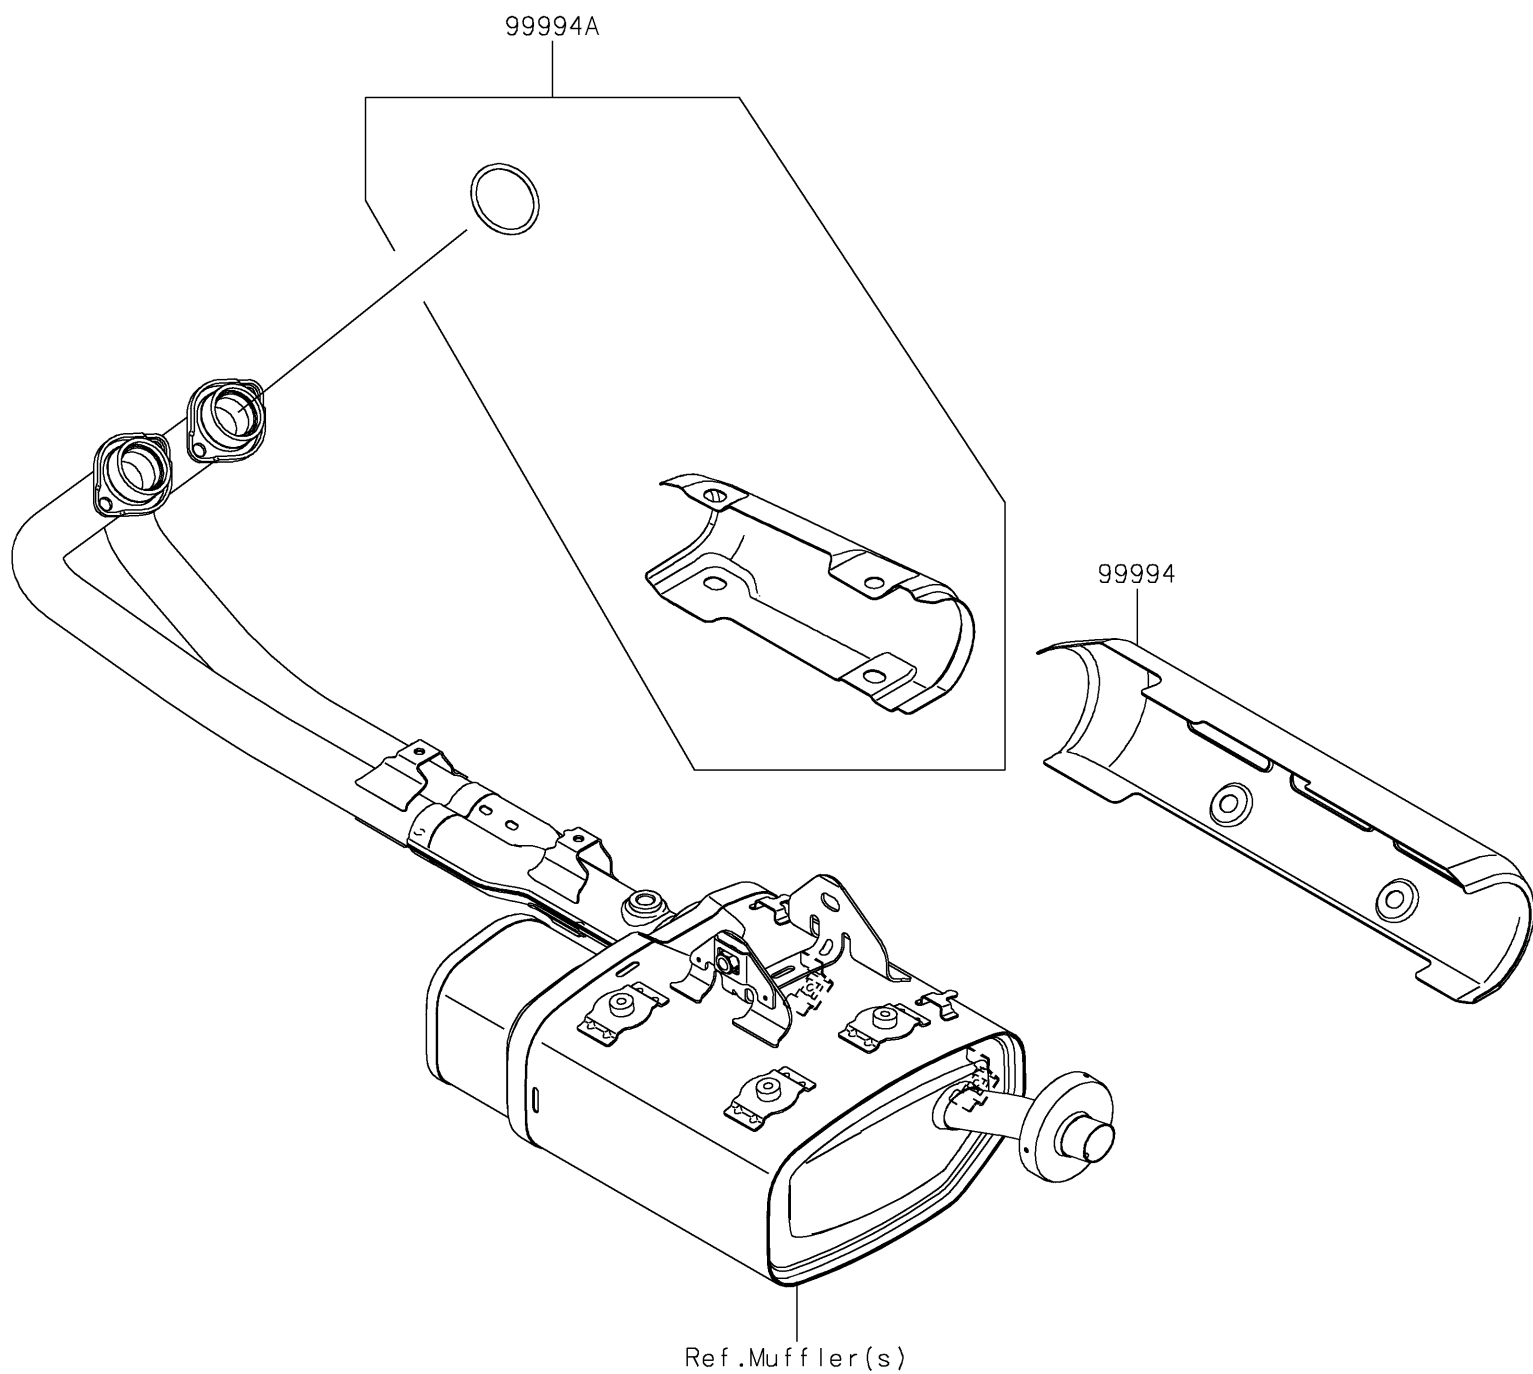

## PARTS DIAGRAM

### Accessory(Muffler Cover)

**Kawasaki**

Let the Good Times Roll®

F2910