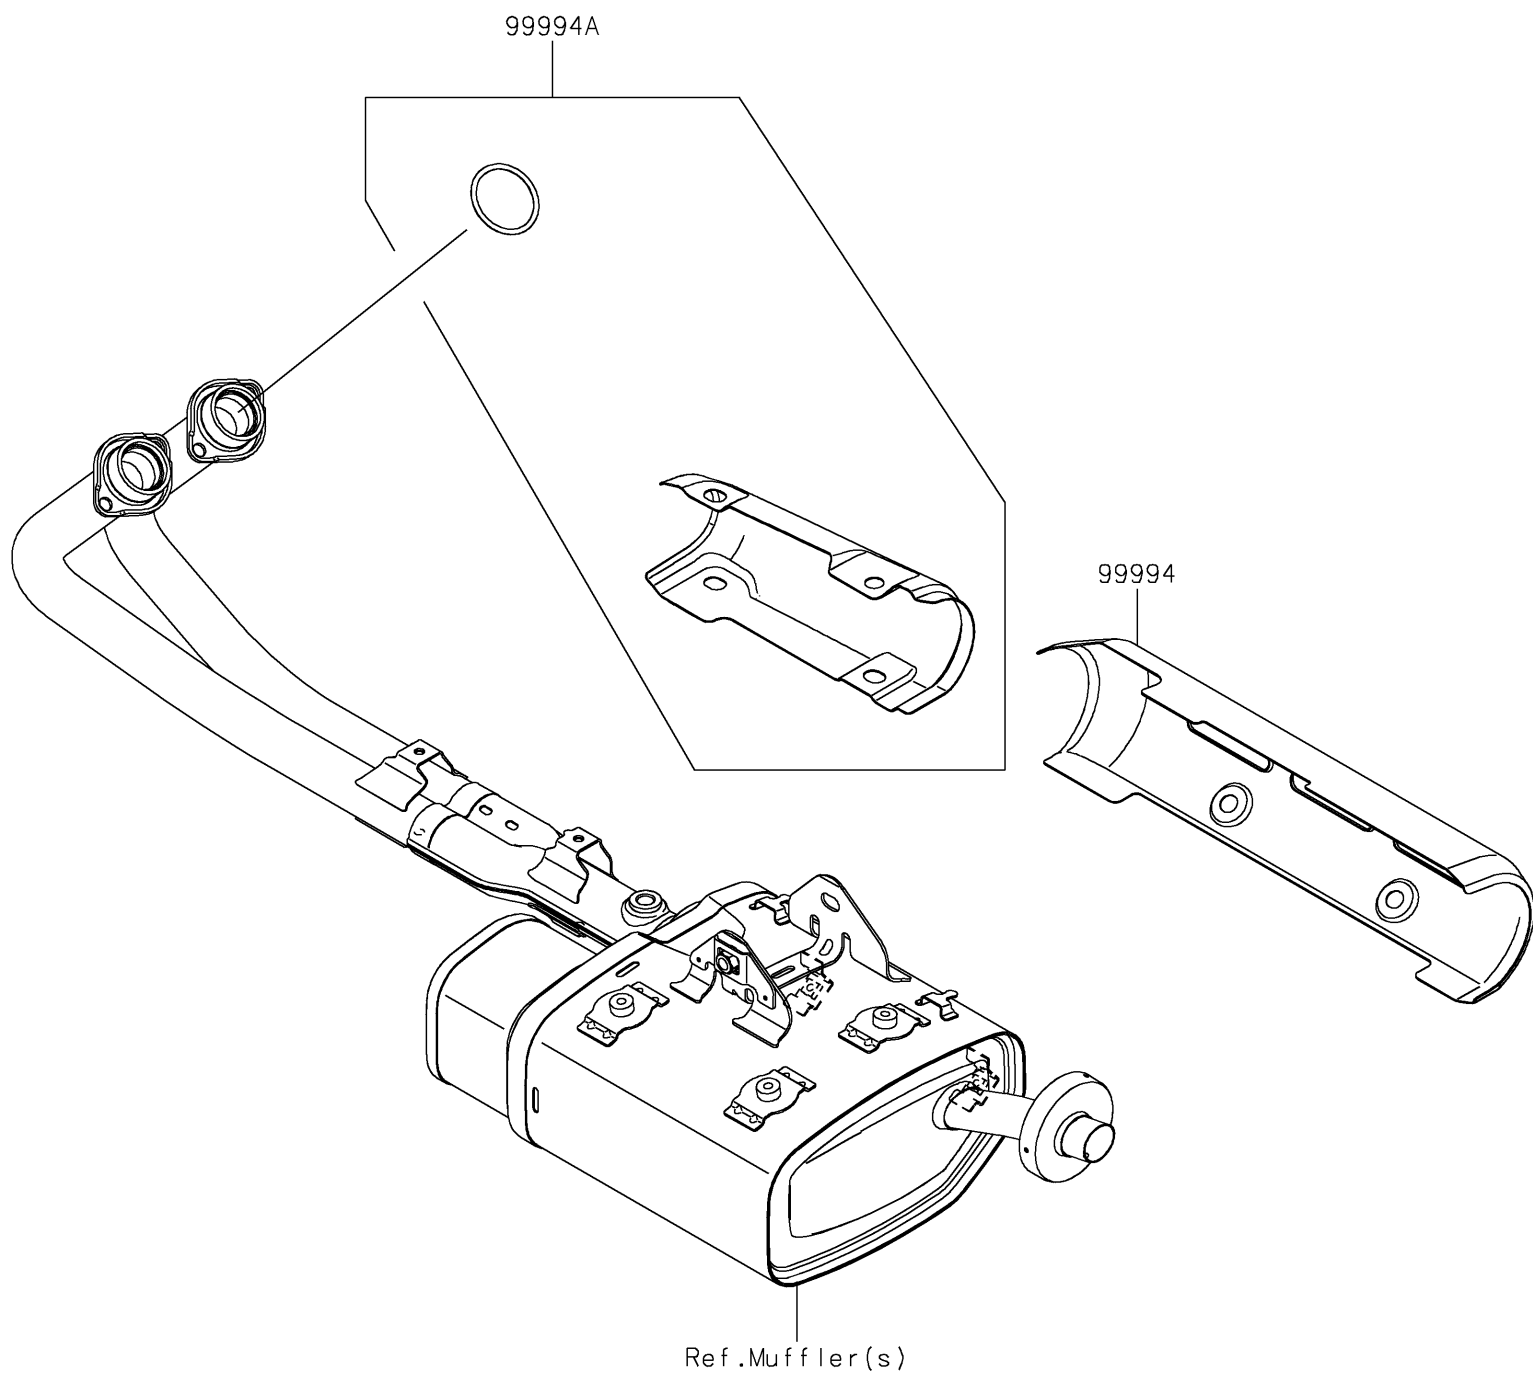

2018 VULCAN® S

PARTS DIAGRAM

Accessory(Muffler Cover)

F2910

2018 VULCAN® S

PARTS LIST

Accessory(Muffler Cover)

ITEM NAME	PART NUMBER	QUANTITY
KIT-ACCESSORY,COVER,MUFFLER (Ref # 99994)	99994-0578	1
KIT-ACCESSORY,COVER,EX-PIPE (Ref # 99994A)	99994-0579	1