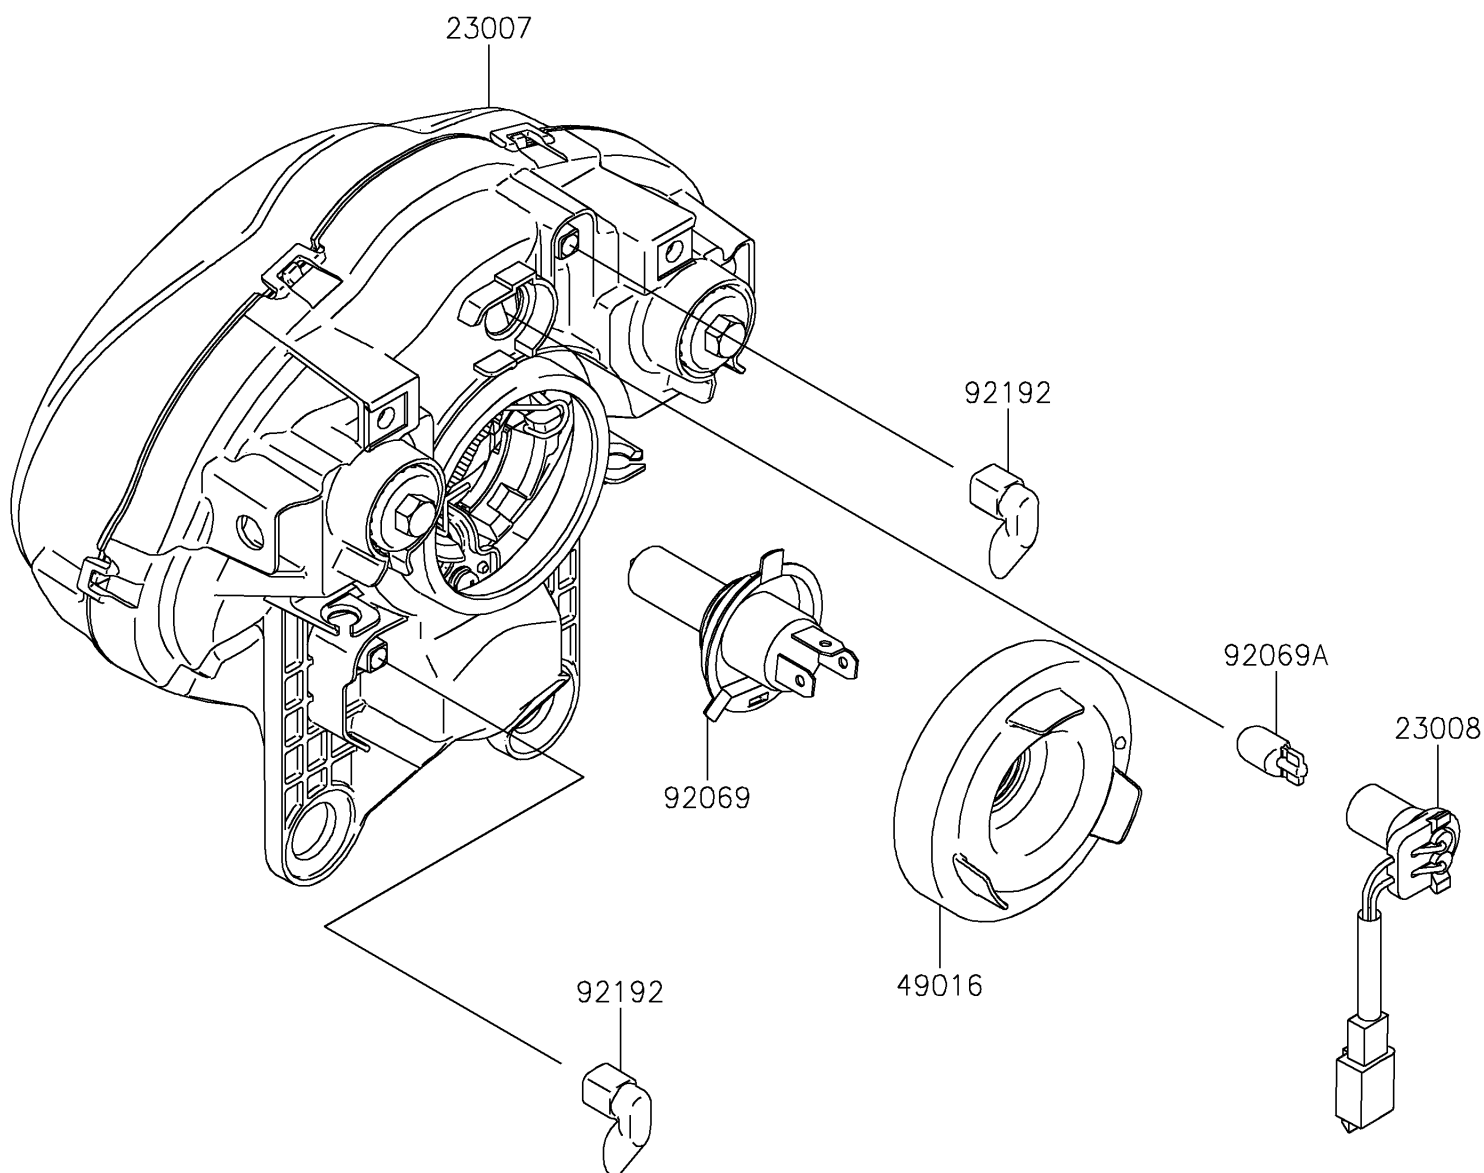

2018 VULCAN® S

PARTS DIAGRAM

Headlight(s)

F2710

2018 VULCAN® S

PARTS LIST

Headlight(s)

ITEM NAME	PART NUMBER	QUANTITY
LENS-COMP (Ref # 23007)	23007-0191	1
SOCKET-ASSY (Ref # 23008)	23008-0158	1
COVER-SEAL (Ref # 49016)	49016-0627	1
BULB,12V 60/55W,H4 (Ref # 92069)	92069-0050	1
BULB,12V 5W (Ref # 92069A)	92069-1016	1
TUBE,BREATHER (Ref # 92192)	92192-1528	2