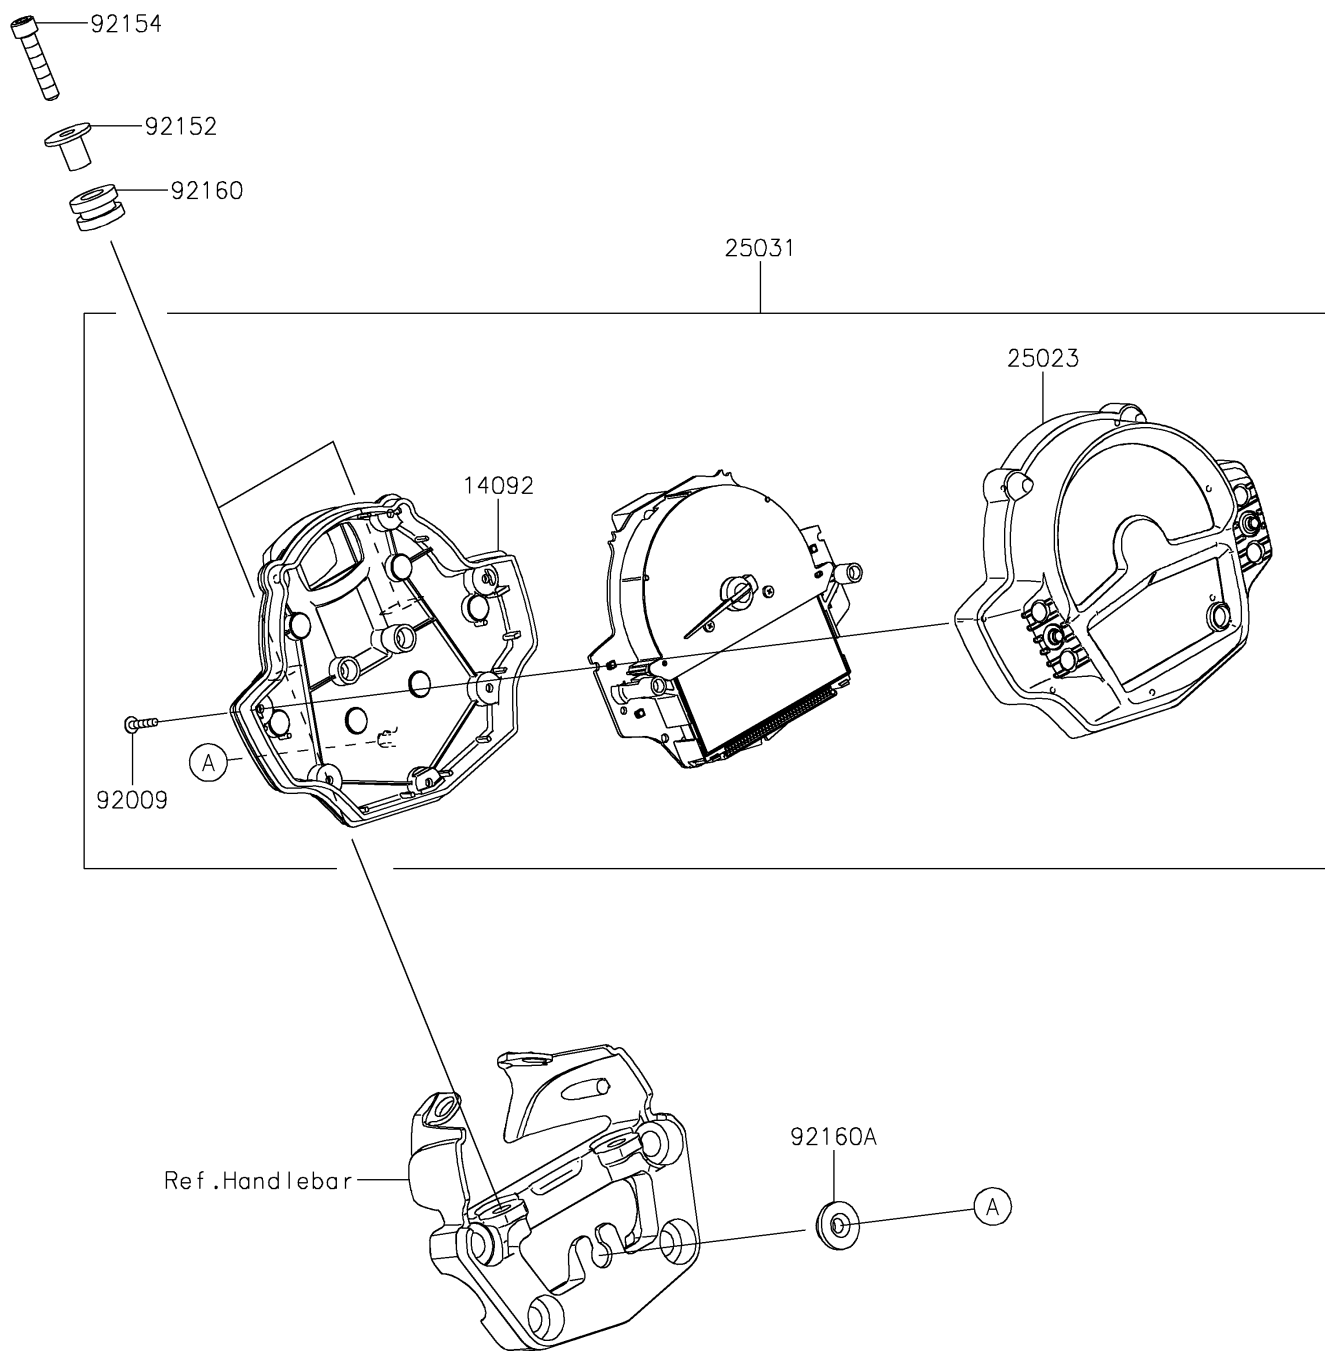

2019 VULCAN® S

PARTS DIAGRAM

Meter(s)

Kawasaki

Let the Good Times Roll®

F2530

2019 VULCAN® S

PARTS LIST

Meter(s)

ITEM NAME

PART NUMBER

QUANTITY
