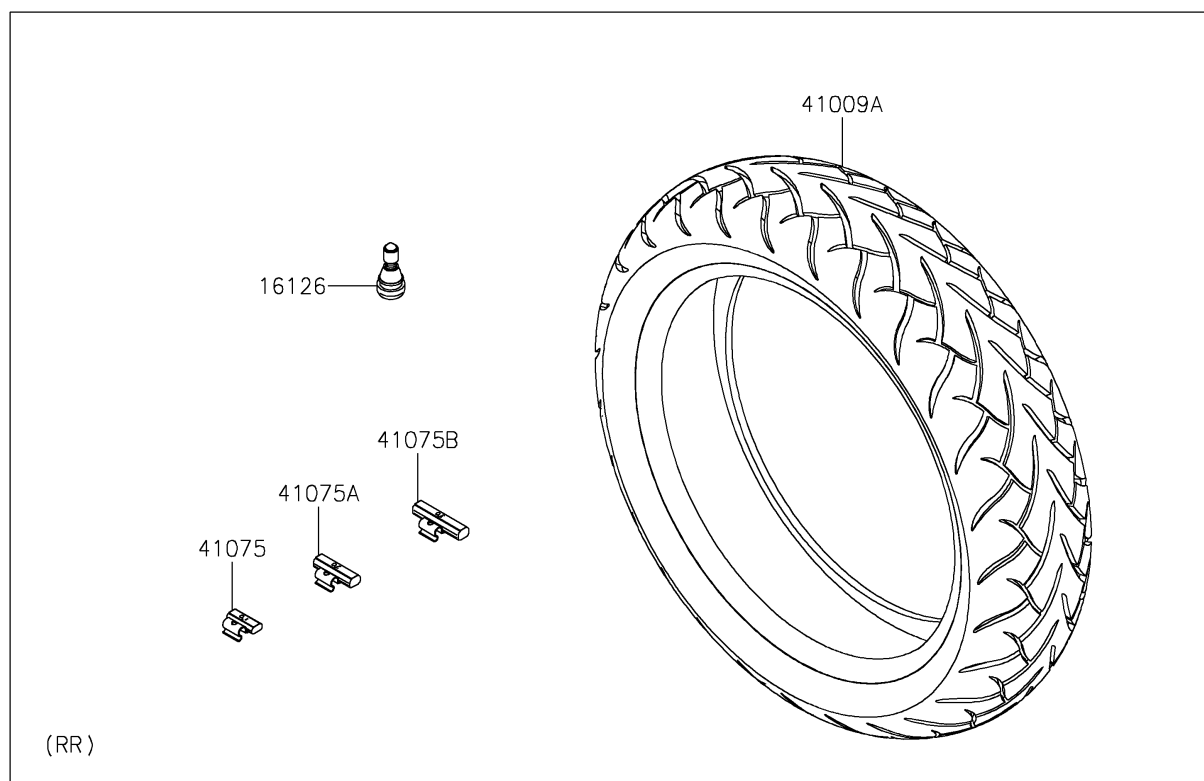

2018 VULCAN® S

PARTS DIAGRAM

Tires

F2210

2018 VULCAN® S

PARTS LIST

Tires

ITEM NAME	PART NUMBER	QUANTITY
VALVE,TIRE (Ref # 16126)	16126-1140	2
TIRE,FR,120/70R18(59H),D220F (Ref # 41009)	41009-0659	1
TIRE,RR,160/60ZR17(69H),D220ST (Ref # 41009A)	41009-0693	1
BALANCER-WHEEL,10G,SILVER (Ref # 41075)	41075-0007	AR
BALANCER-WHEEL,20G,SILVER (Ref # 41075A)	41075-0008	AR
BALANCER-WHEEL,30G,SILVER (Ref # 41075B)	41075-0009	AR