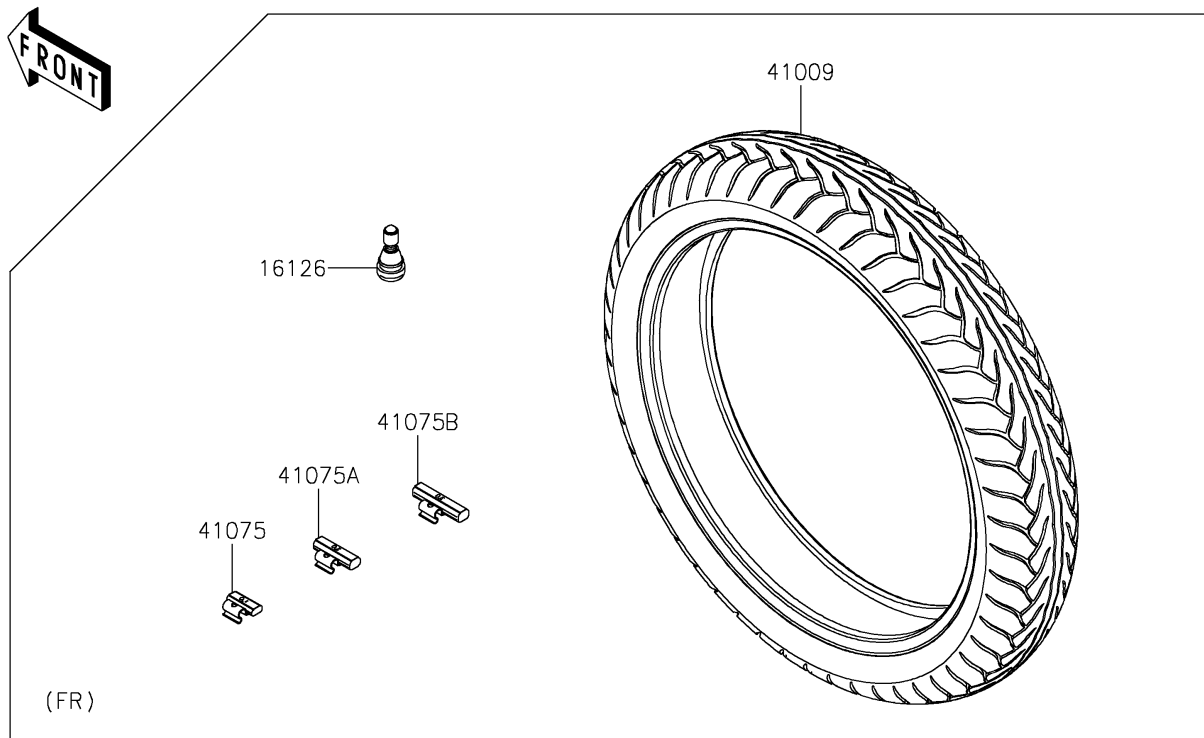

2018 VULCAN® S

PARTS DIAGRAM

Tires

F2210

2018 VULCAN® S

PARTS LIST

Tires

ITEM NAME	PART NUMBER	QUANTITY
VALVE,TIRE (Ref # 16126)	16126-1140	2
TIRE,FR,120/70R18(59H),D220F (Ref # 41009)	41009-0659	1
TIRE,RR,160/60ZR17(69H),D220ST (Ref # 41009A)	41009-0693	1
BALANCER-WHEEL,10G,SILVER (Ref # 41075)	41075-0007	AR
BALANCER-WHEEL,20G,SILVER (Ref # 41075A)	41075-0008	AR
BALANCER-WHEEL,30G,SILVER (Ref # 41075B)	41075-0009	AR