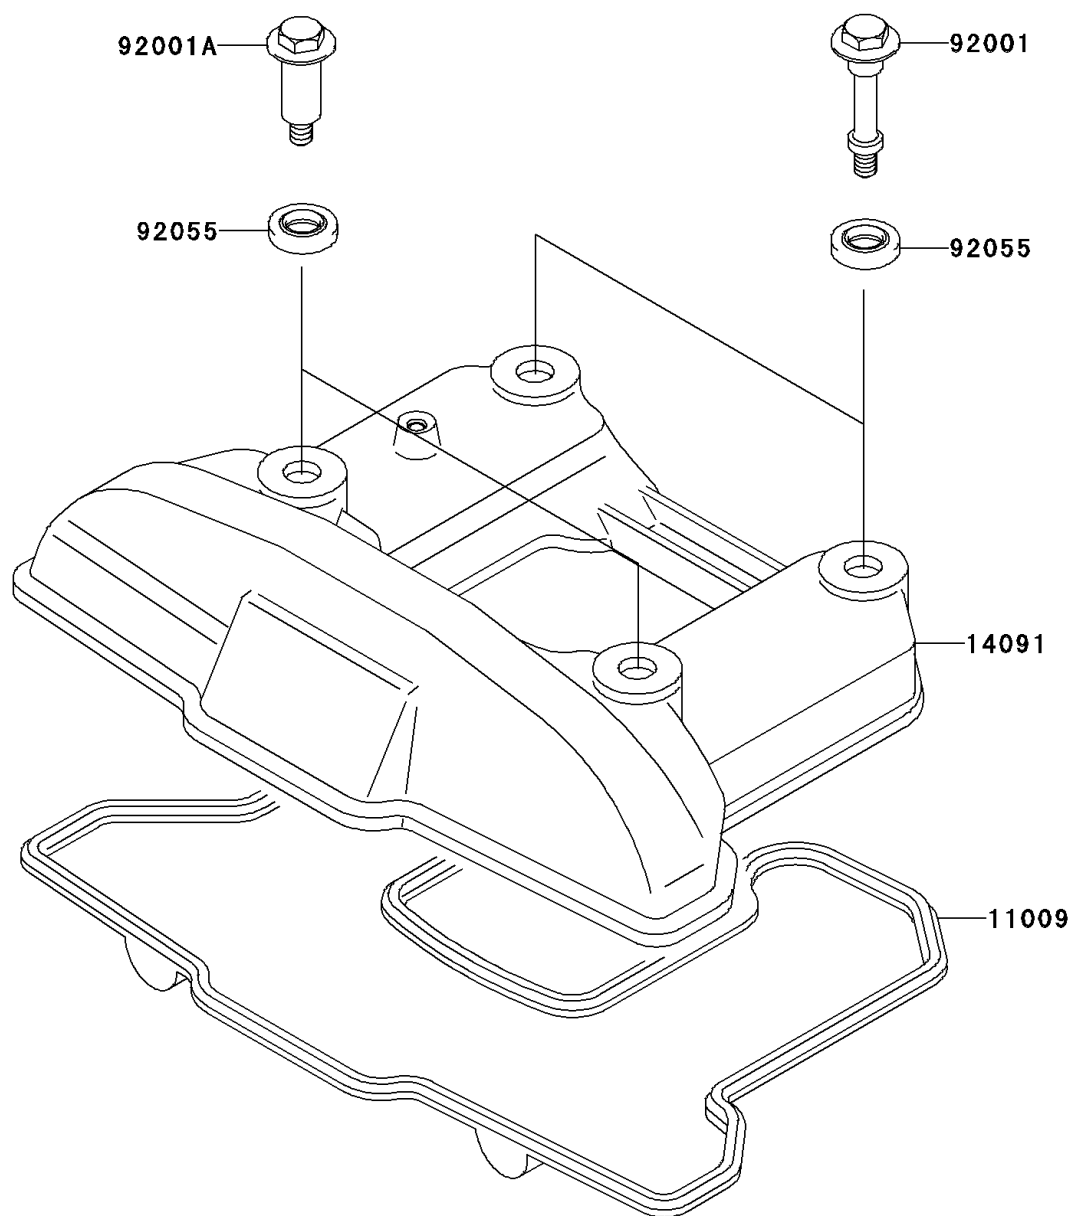

2010 KLR™ 650

PARTS DIAGRAM

Cylinder Head Cover

Kawasaki

Let the Good Times Roll®

E1112

2010 KLR™ 650

PARTS LIST

Cylinder Head Cover

Kawasaki

Let the Good Times Roll®

ITEM NAME

PART NUMBER

QUANTITY
