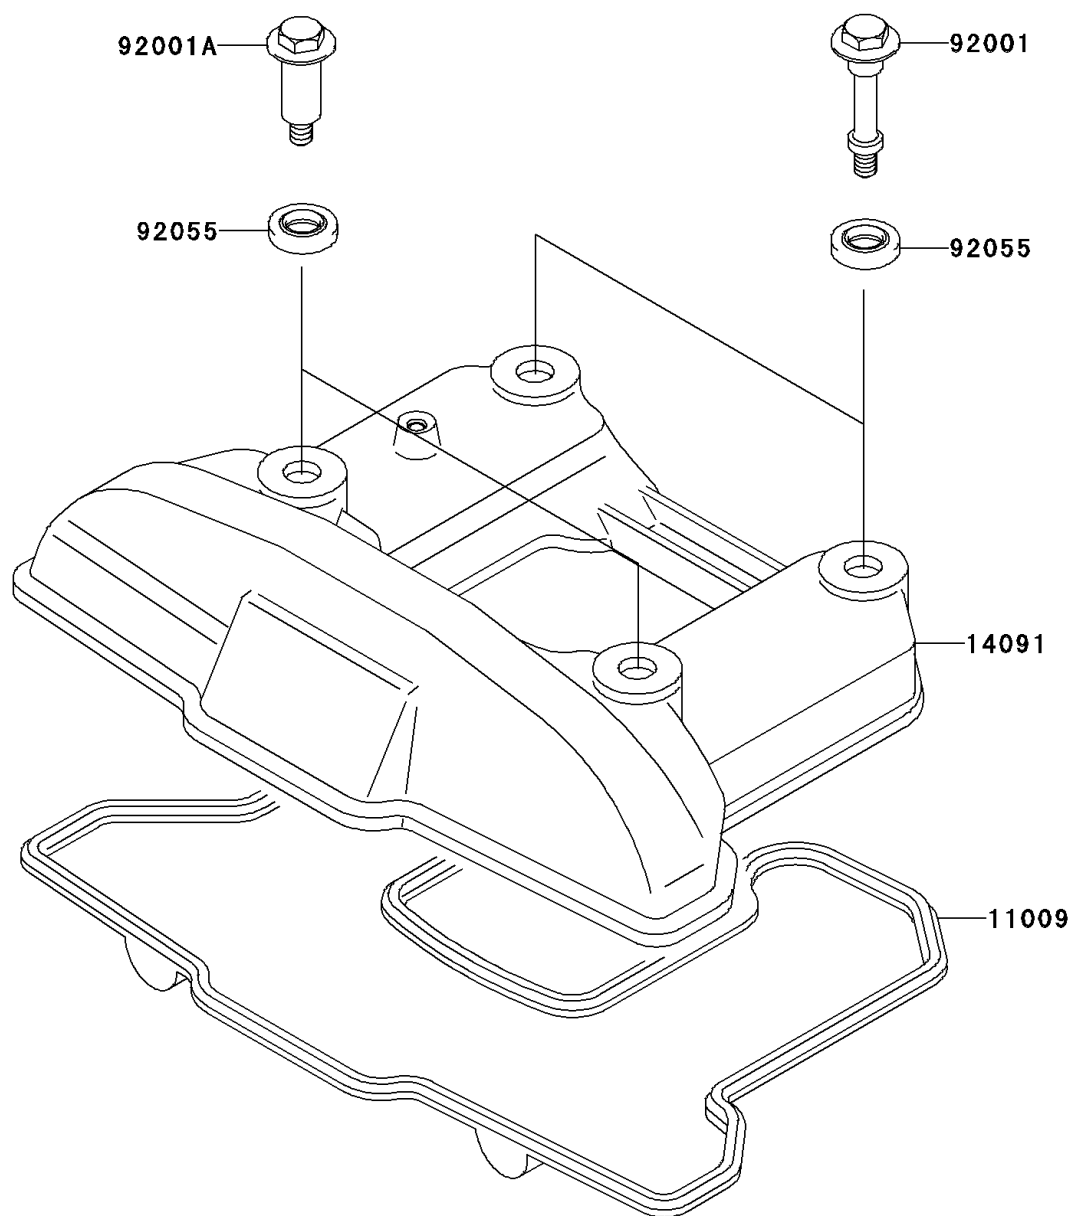

2009 KLR™ 650

PARTS DIAGRAM

Cylinder Head Cover

Kawasaki

Let the Good Times Roll®

E1112

2009 KLR™ 650

PARTS LIST

Cylinder Head Cover

Kawasaki

Let the Good Times Roll®

ITEM NAME

PART NUMBER

QUANTITY
