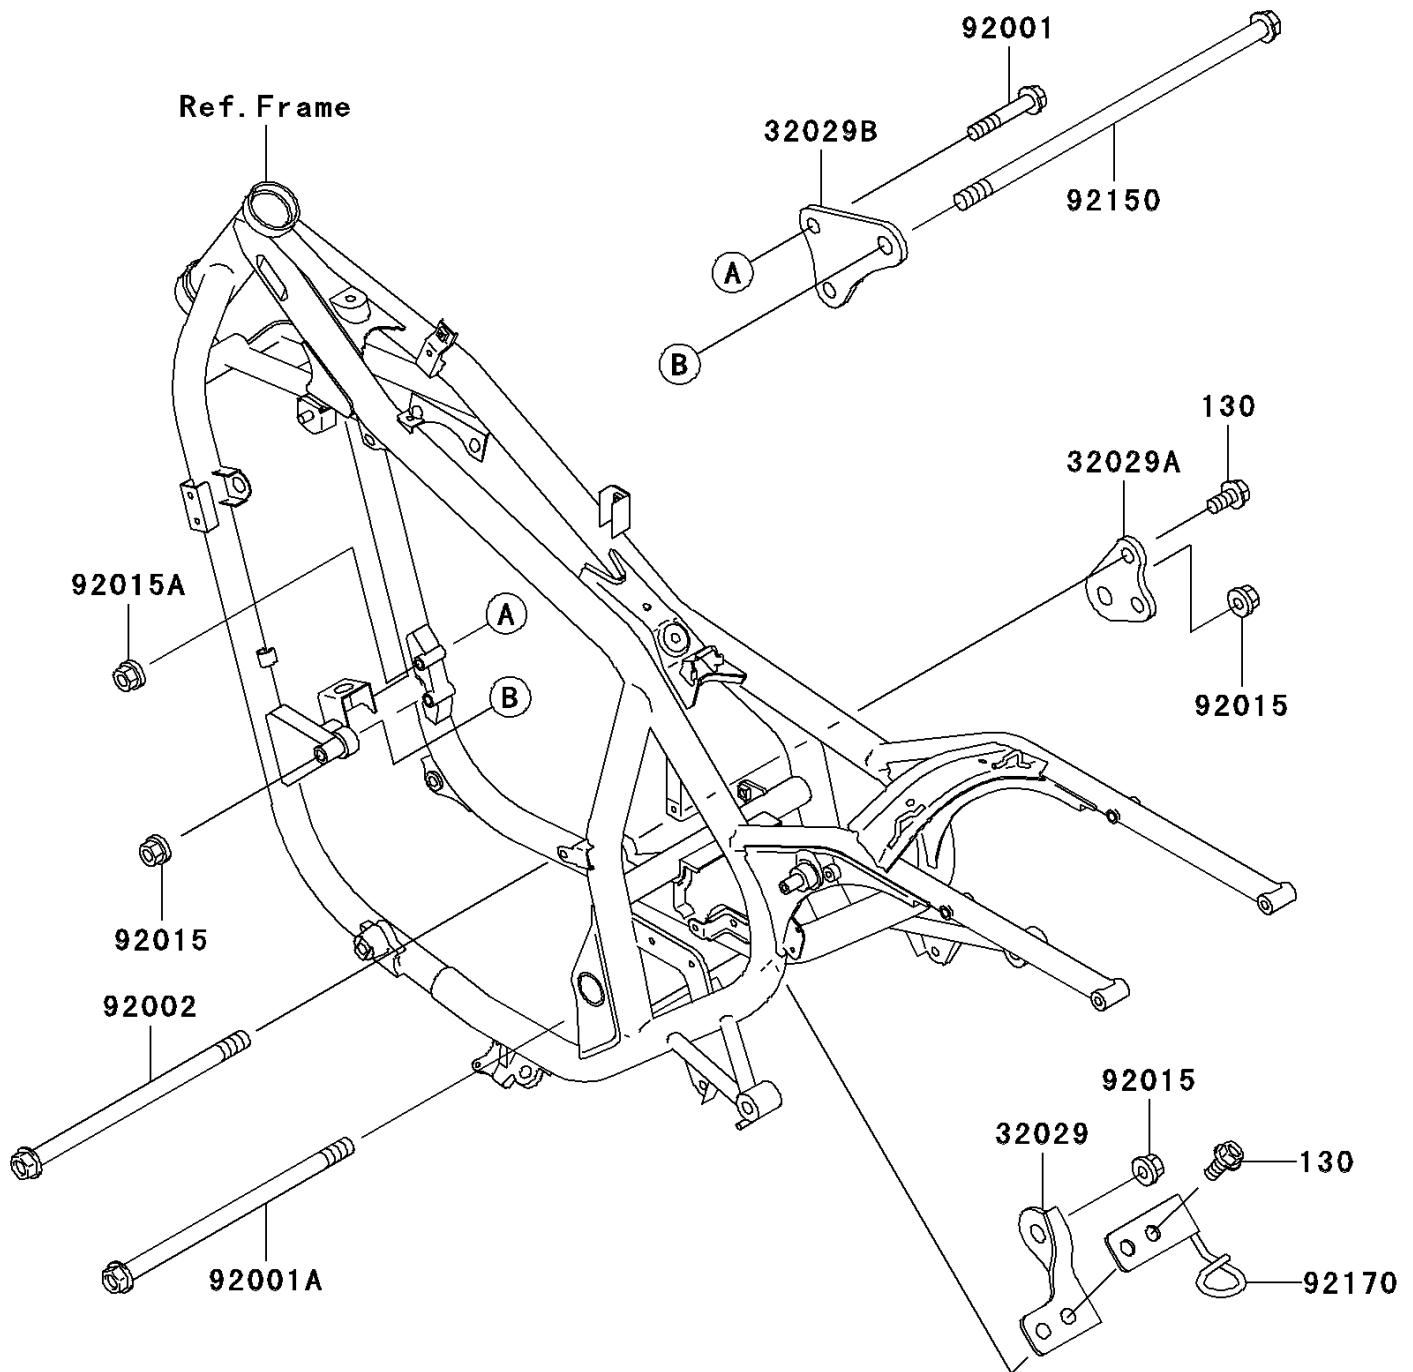

2007 Vulcan 500 LTD

PARTS DIAGRAM

Engine Mount

F2122

2007 Vulcan 500 LTD

PARTS LIST

Engine Mount

ITEM NAME	PART NUMBER	QUANTITY
-----------	-------------	----------
