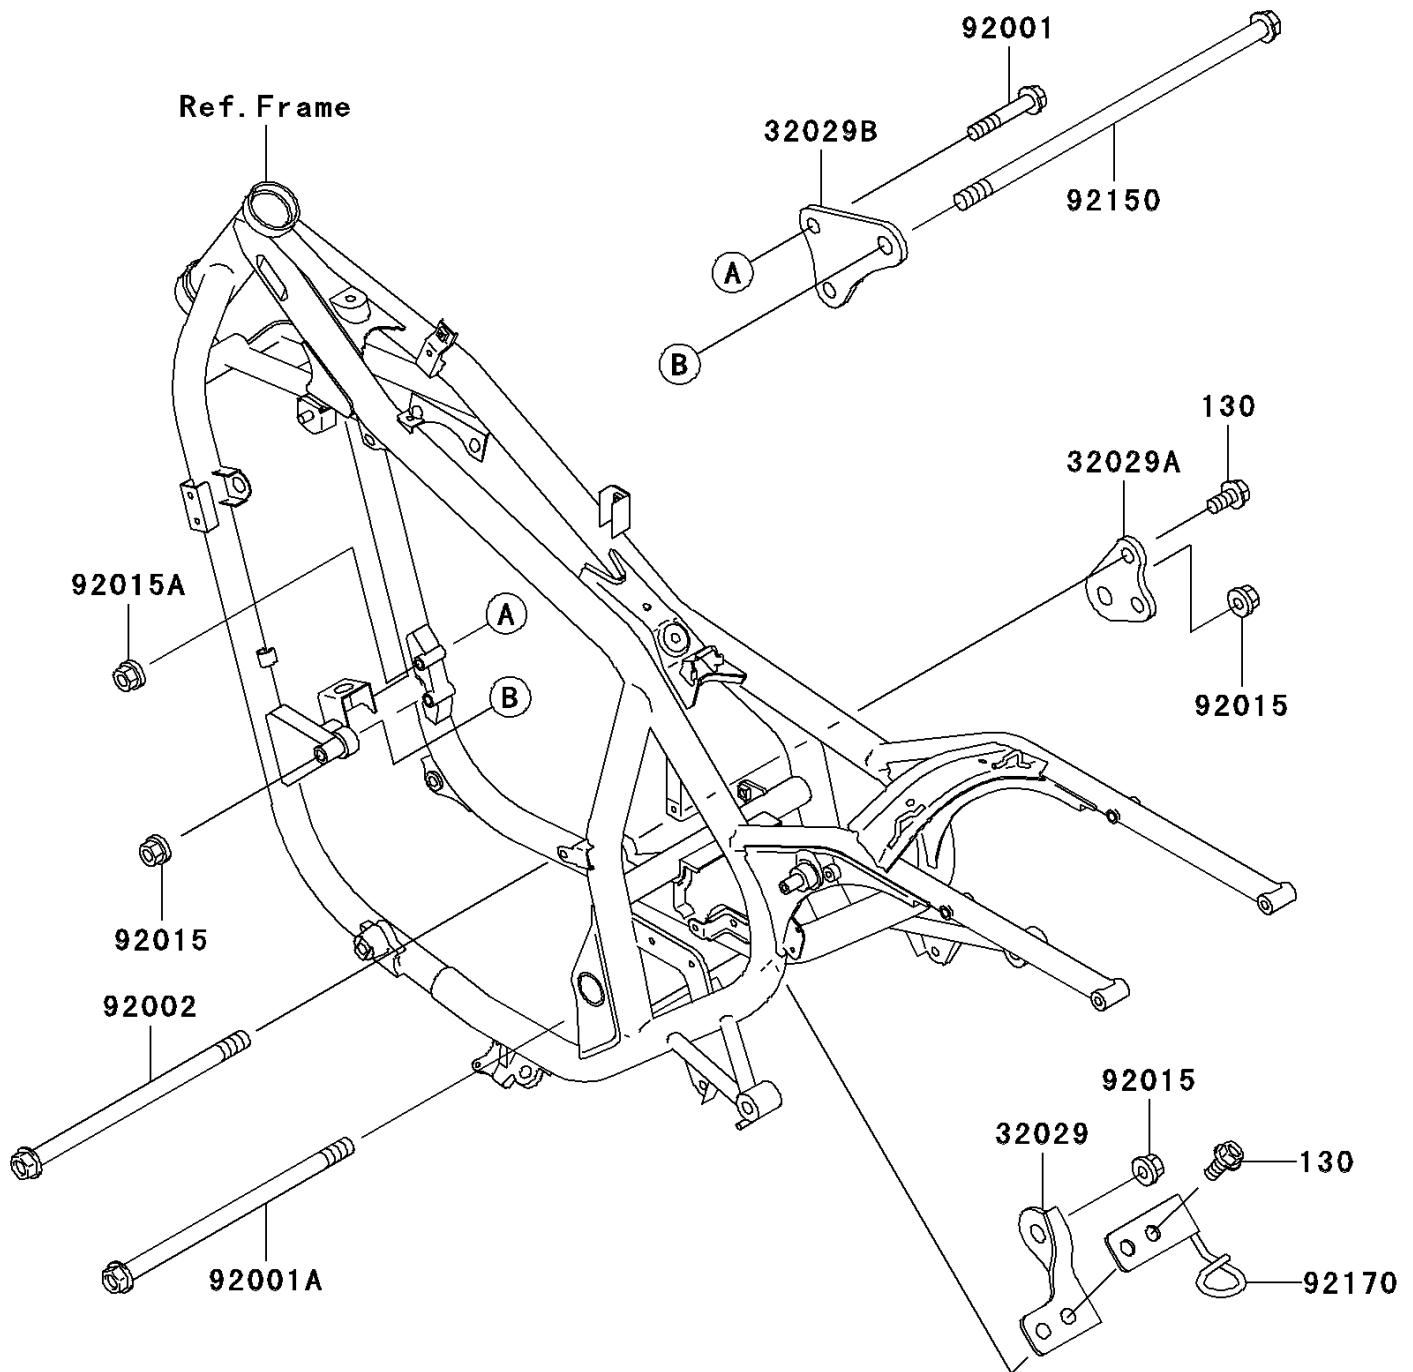

2006 Vulcan 500 LTD

PARTS DIAGRAM

Engine Mount

F2122

2006 Vulcan 500 LTD

PARTS LIST

Engine Mount

ITEM NAME	PART NUMBER	QUANTITY
-----------	-------------	----------
