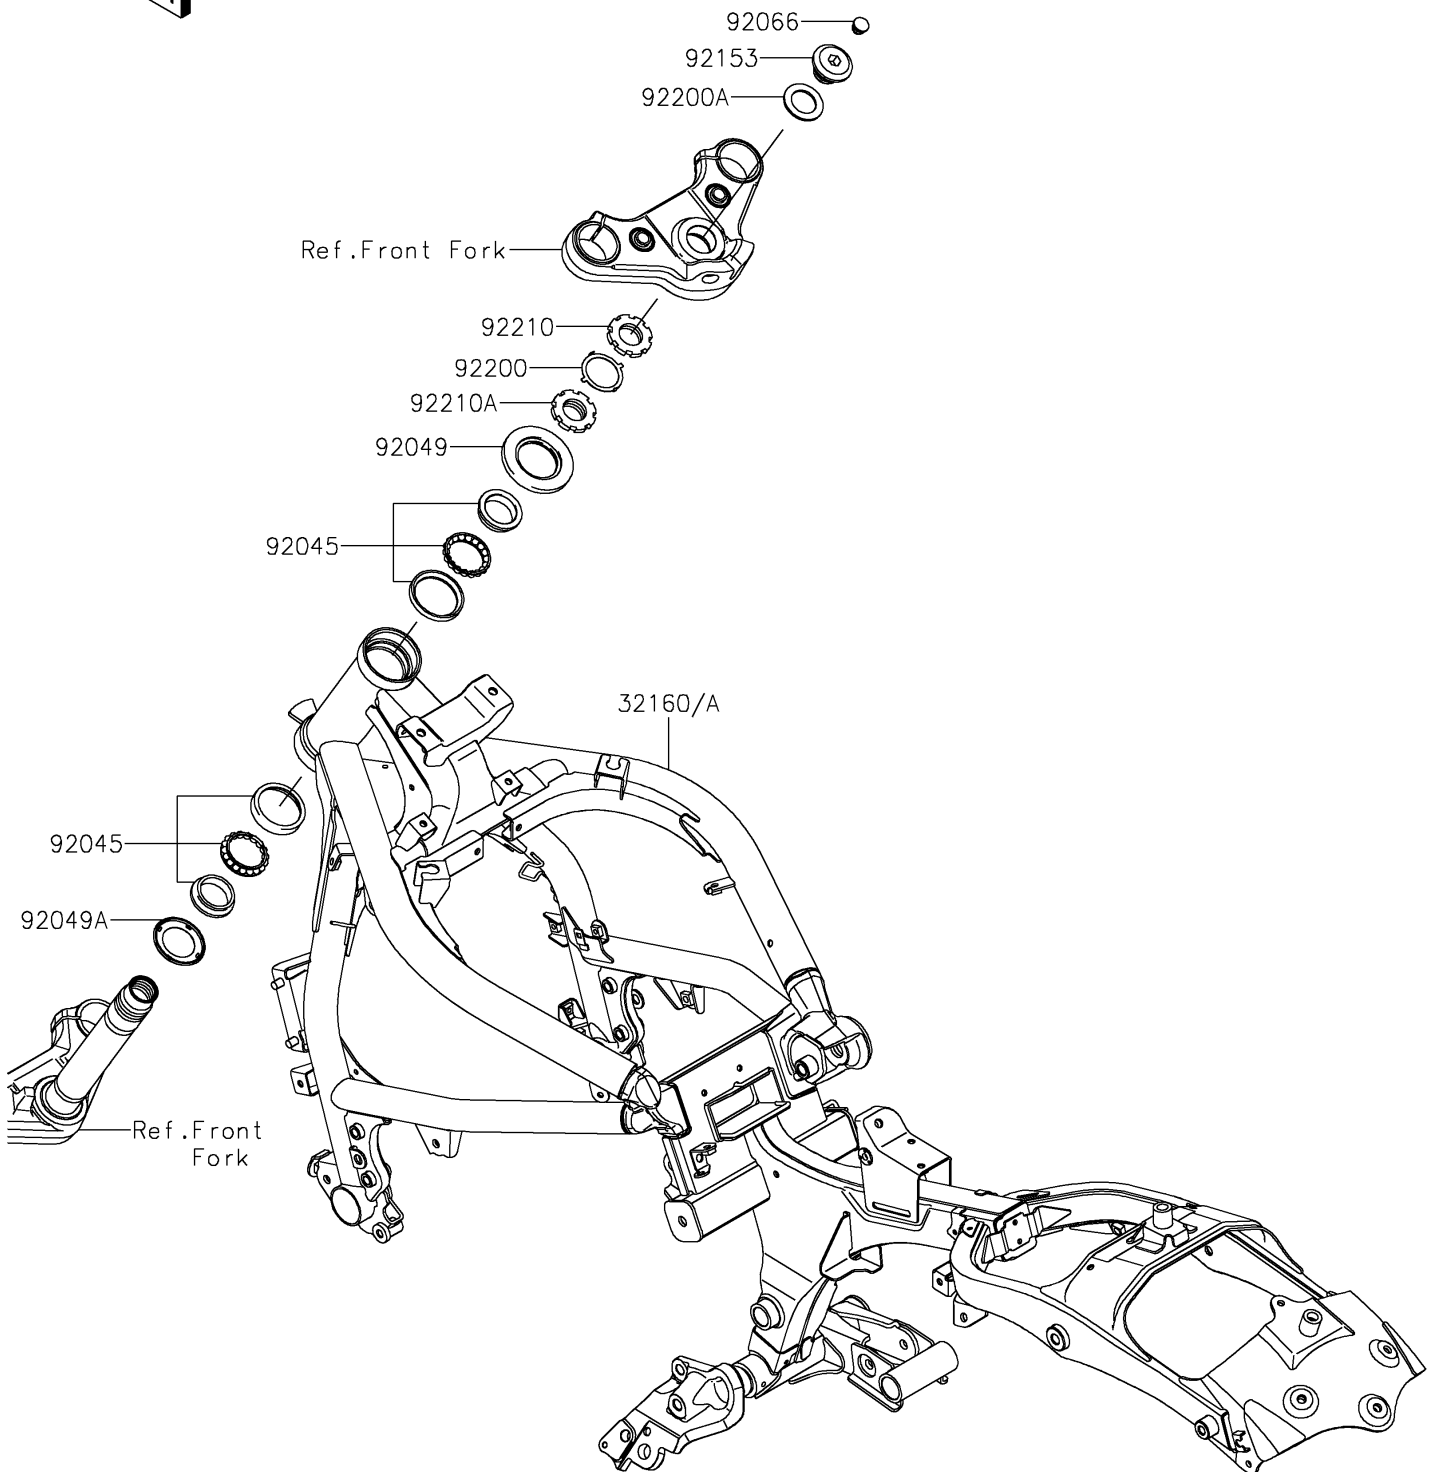

2017 Vulcan S

PARTS DIAGRAM

Frame

F2120

2017 Vulcan S

PARTS LIST

Frame

ITEM NAME

PART NUMBER

QUANTITY
