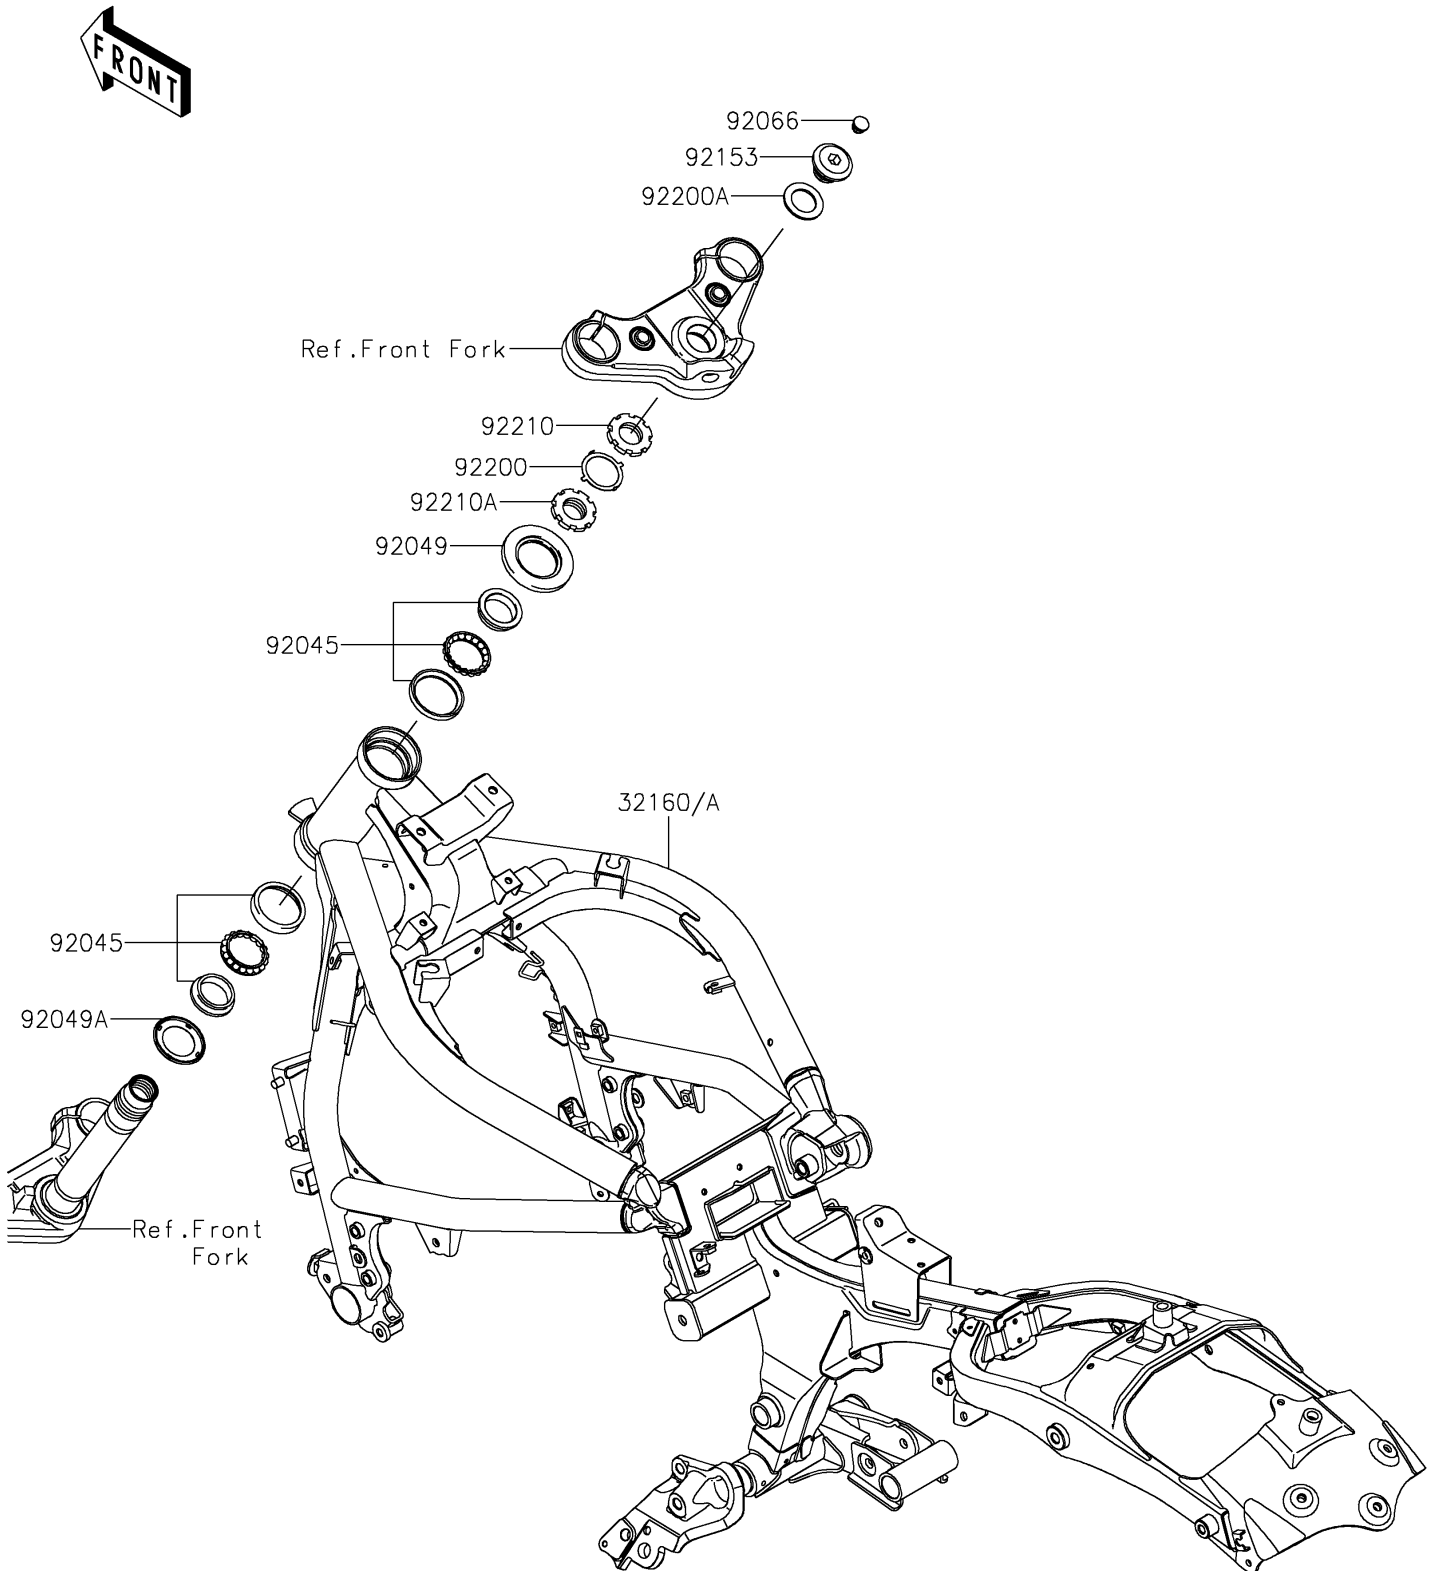

## PARTS DIAGRAM

# 2018 VULCAN® S

## PARTS LIST

### Frame

ITEM NAME	PART NUMBER	QUANTITY
FRAME-COMP,F.S.BLACK (Ref # 32160)	32160-0735-18R	1
BEARING-BALL,SF07A17PX1V1 (Ref # 92045)	92045-1384	2
SEAL-OIL (Ref # 92049)	92049-0131	1
SEAL-OIL (Ref # 92049A)	92049-0137	1
PLUG (Ref # 92066)	92066-0071	1
BOLT,26MM (Ref # 92153)	92153-0474	1
WASHER (Ref # 92200)	92200-0036	1
WASHER,27X42X2.3 (Ref # 92200A)	92200-0753	1
NUT,STEERING STEM,35MM (Ref # 92210)	92210-0534	1
NUT,STEERING STEM,35MM (Ref # 92210A)	92210-0535	1