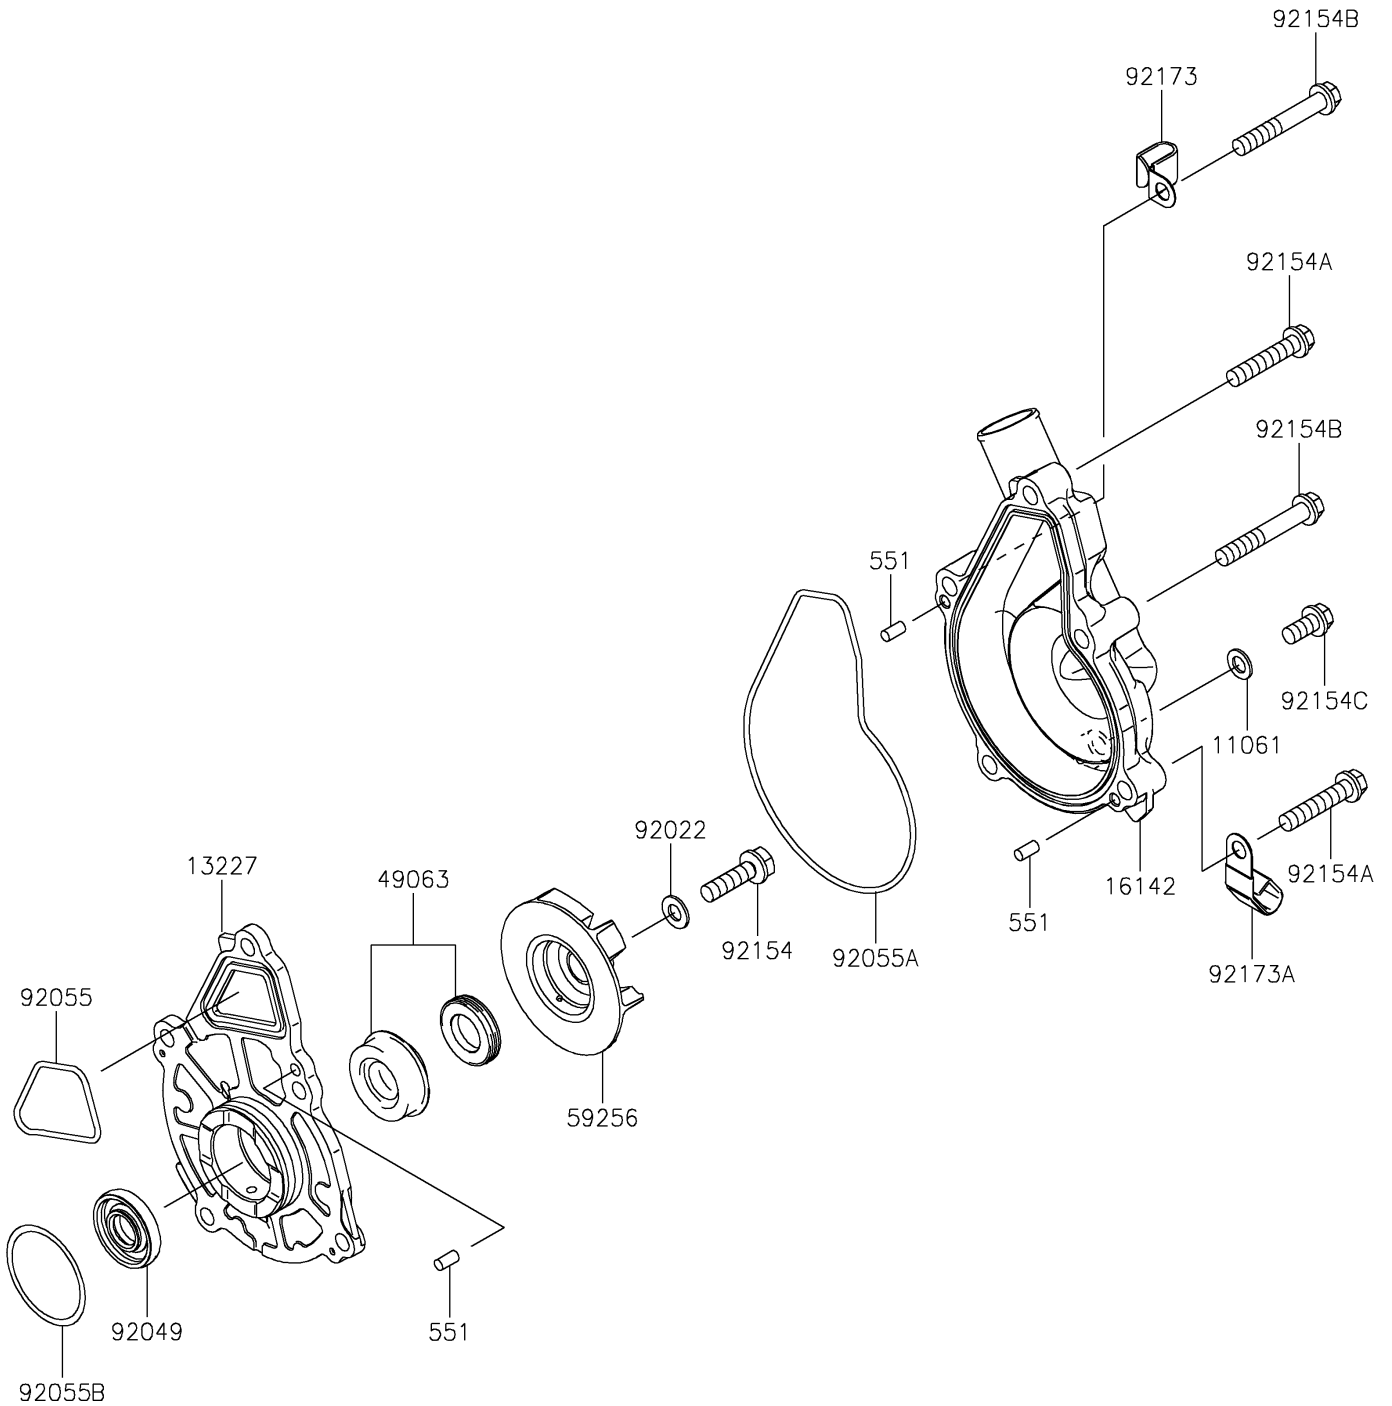

2017 Vulcan S

PARTS DIAGRAM

Water Pump

E3031

2017 Vulcan S

PARTS LIST

Water Pump

ITEM NAME

PART NUMBER

QUANTITY
