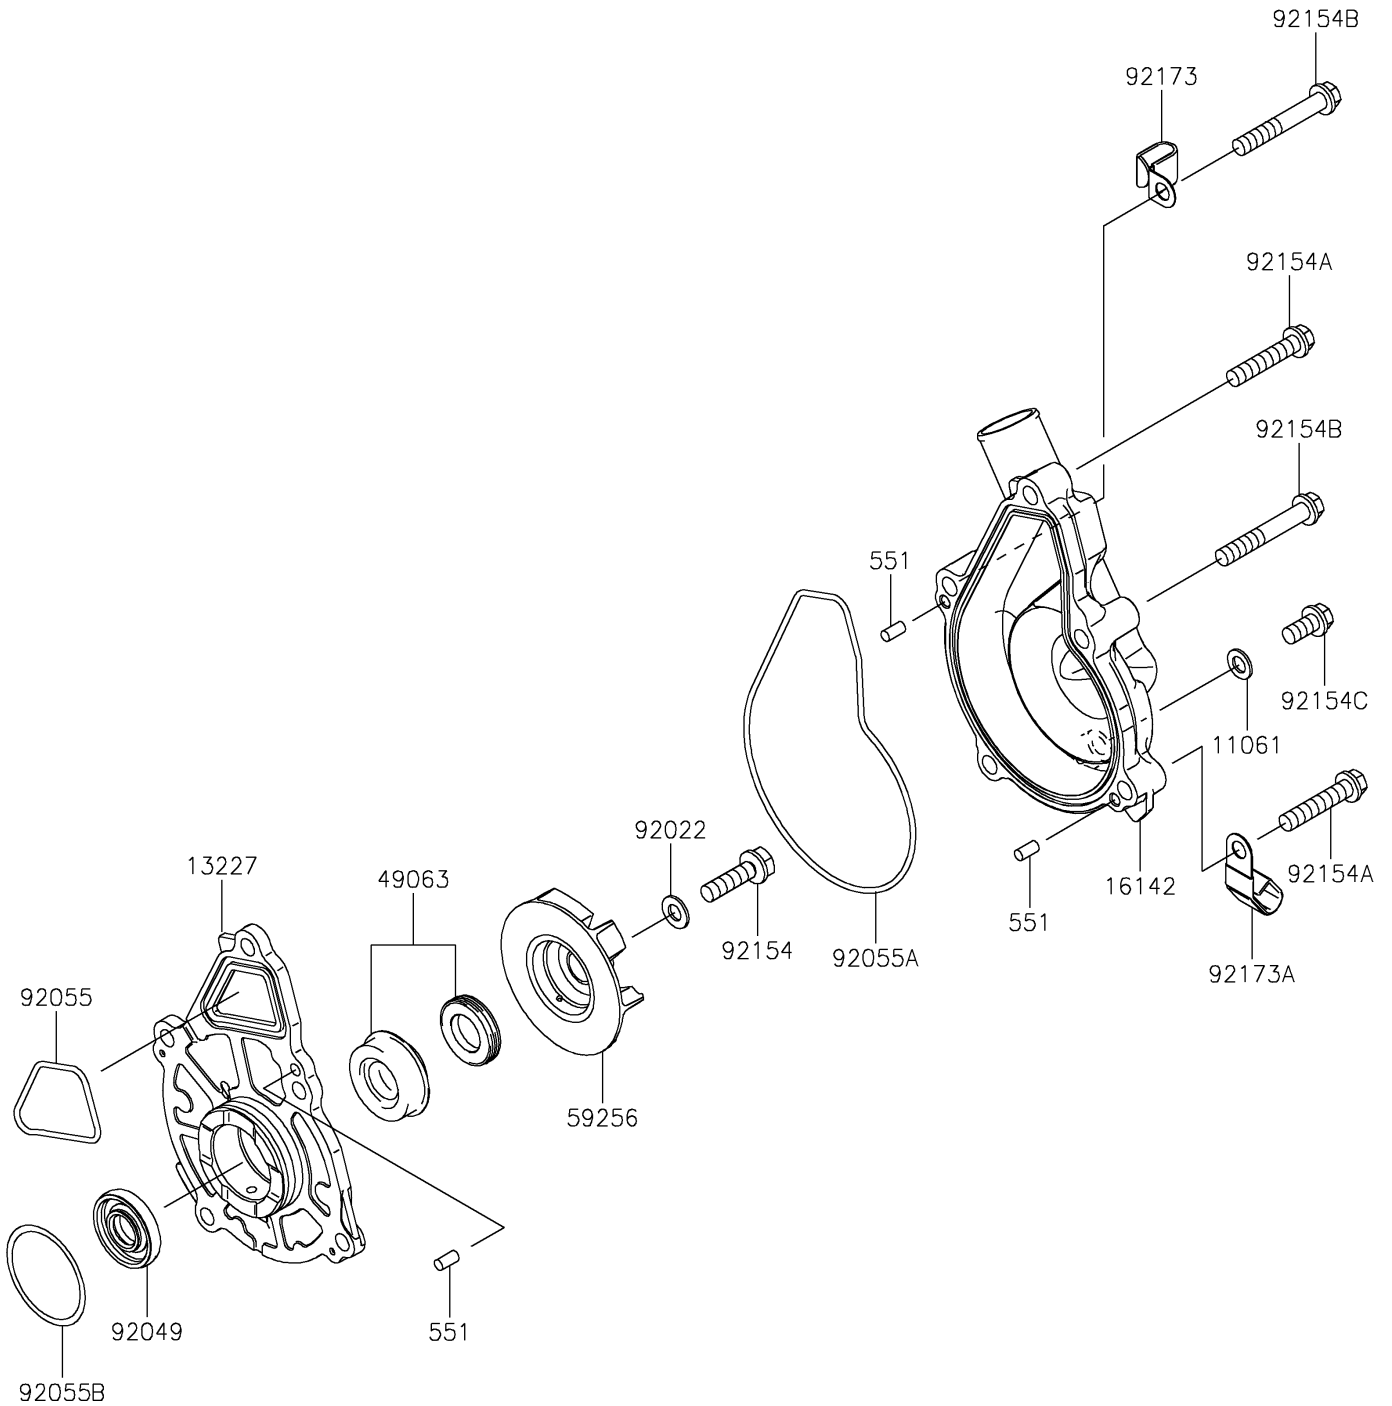

2019 VULCAN® S

PARTS DIAGRAM

Water Pump

E3031

2019 VULCAN® S

PARTS LIST

Water Pump

Kawasaki

Let the Good Times Roll®

ITEM NAME

PART NUMBER

QUANTITY
