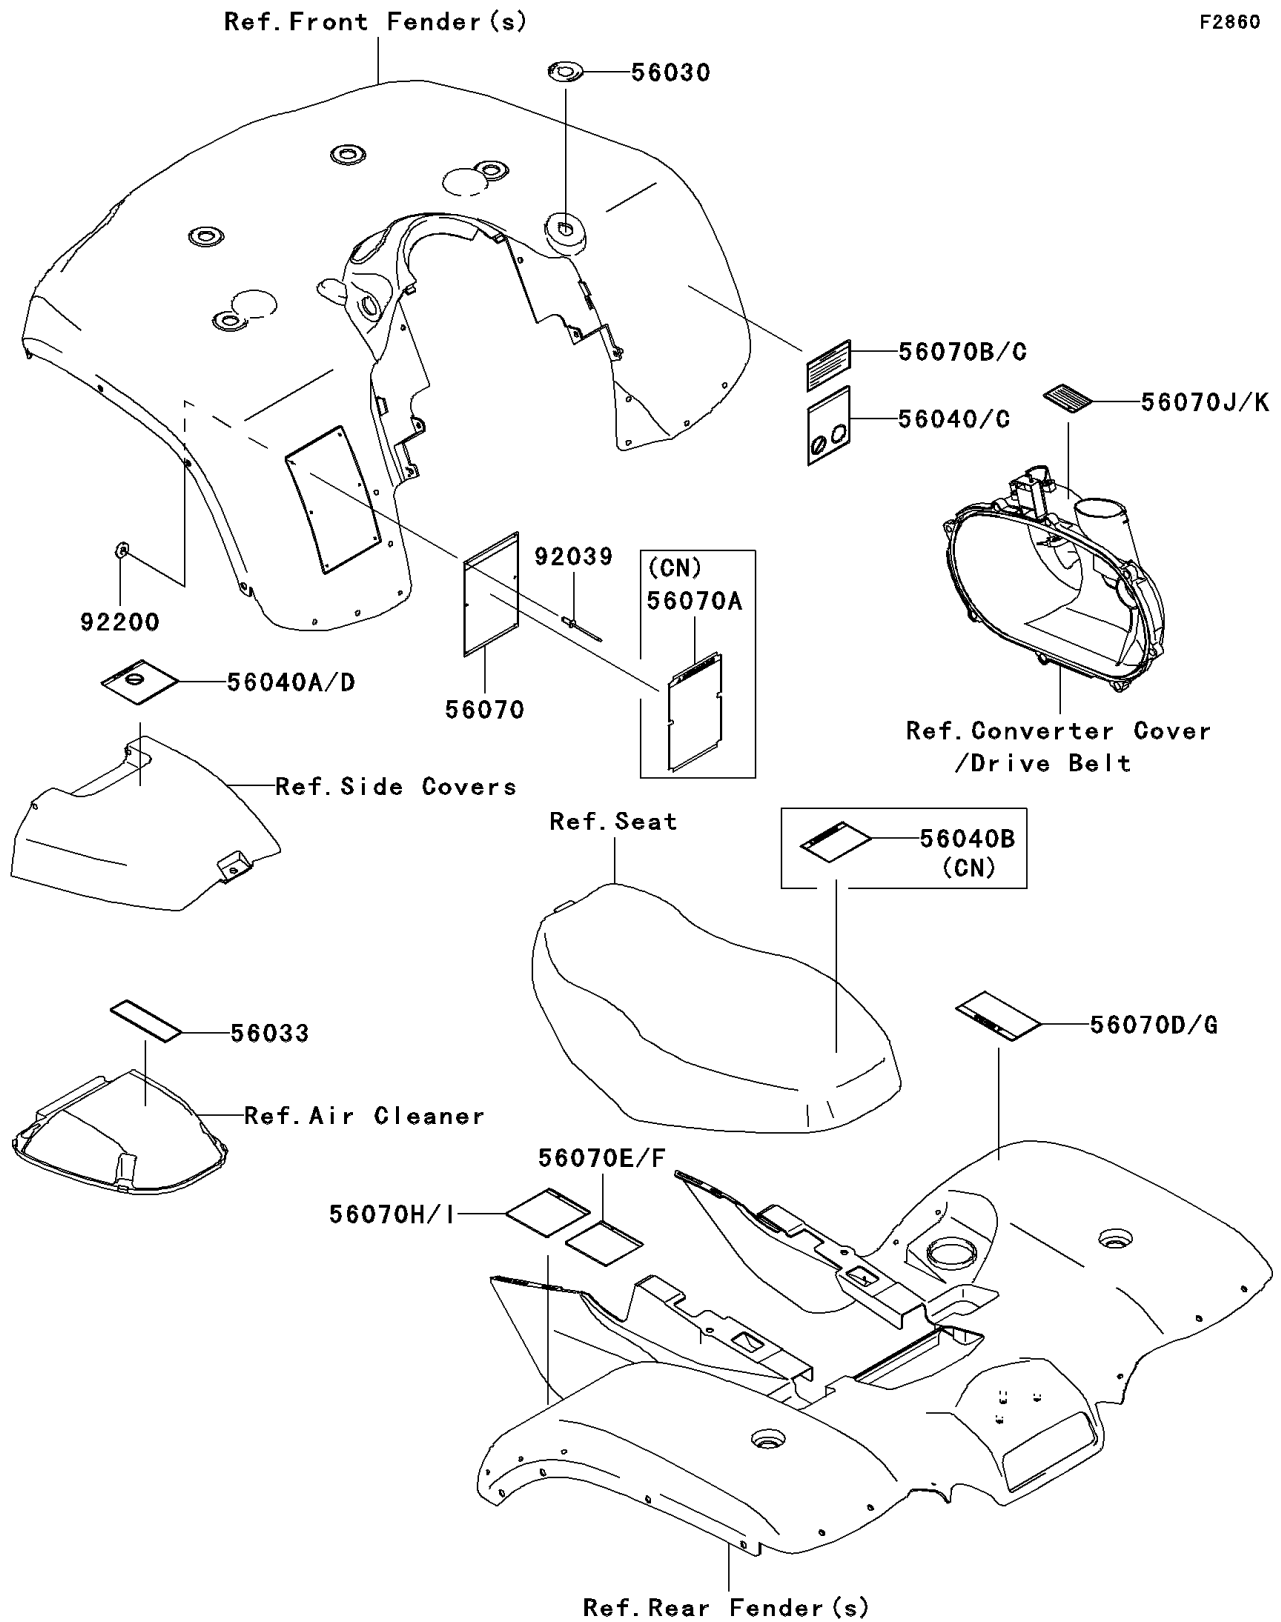

2004 Prairie 700 4x4 Hardwoods Green HD

PARTS DIAGRAM

Labels(B1)

2004 Prairie 700 4x4 Hardwoods Green HD

Kawasaki
Let the Good Times Roll®

PARTS LIST

Labels(B1)

ITEM NAME	PART NUMBER	QUANTITY
LABEL,IGNITION SWITCH (Ref # 56030)	56030-0014	1
LABEL-MANUAL,MANUAL (Ref # 56033)	56033-1263	1
LABEL-WARNING,TRANSPORT (Ref # 56040)	56040-1261	1
LABEL-WARNING,UNDER 16 (Ref # 56040A)	56040-1276	1
LABEL-WARNING,SERIOUS INJURY (Ref # 56070)	56070-1151	1
LABEL-WARNING,SHIFT LEVER (Ref # 56070B)	56070-1170	1
LABEL-WARNING,TIRE INFO (Ref # 56070E)	56070-1248	1
LABEL-WARNING,DRIVE BELT (Ref # 56070G)	56070-1254	1
LABEL-WARNING,MAX VEHICLE LOAD (Ref # 56070H)	56070-1264	1
LABEL-WARNING,CVT COVER (Ref # 56070J)	56070-1269	1
RIVET,3.2X8 (Ref # 92039)	92039-3763	6
WASHER,3.5X8X1 (Ref # 92200)	92200-1251	6
LABEL-WARNING,NO PASSENGER (Ref # 56040B)	56040-1280	1
LABEL-WARNING,TRANSPORT (Ref # 56040C)	56040-1283	1
LABEL-WARNING,AGE (Ref # 56040D)	56040-1325	1
LABEL-WARNING,GENERAL (Ref # 56070A)	56070-1163	1
LABEL-WARNING,SHIFT LEVER (Ref # 56070C)	56070-1179	1
LABEL-WARNING,DRIVE BELT(FRENCH) (Ref # 56070D)	56070-1244	1
LABEL-WARNING,TIRE INFO (Ref # 56070F)	56070-1249	1
LABEL-WARNING,MAX VEHICLE LOAD (Ref # 56070I)	56070-1265	1
LABEL-WARNING,CVT COVER (Ref # 56070K)	56070-1271	1