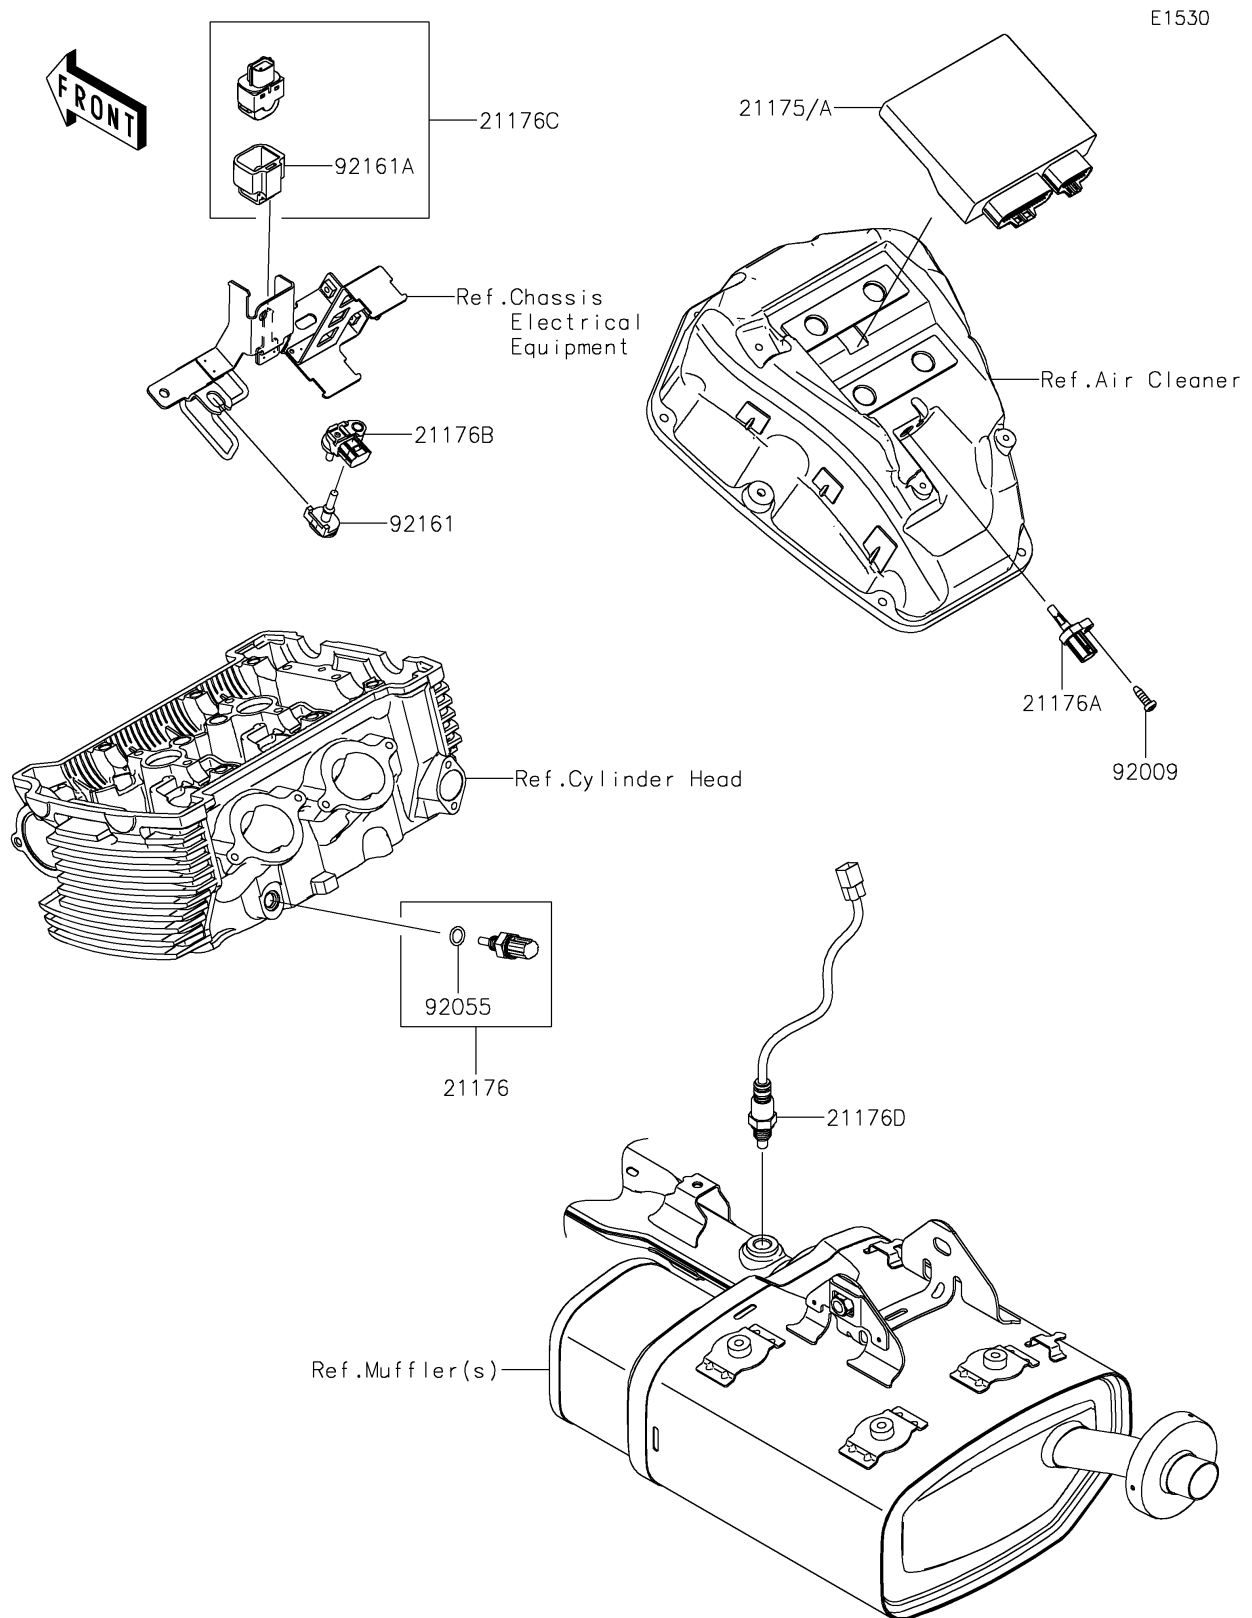

2017 Vulcan S

PARTS DIAGRAM

Fuel Injection