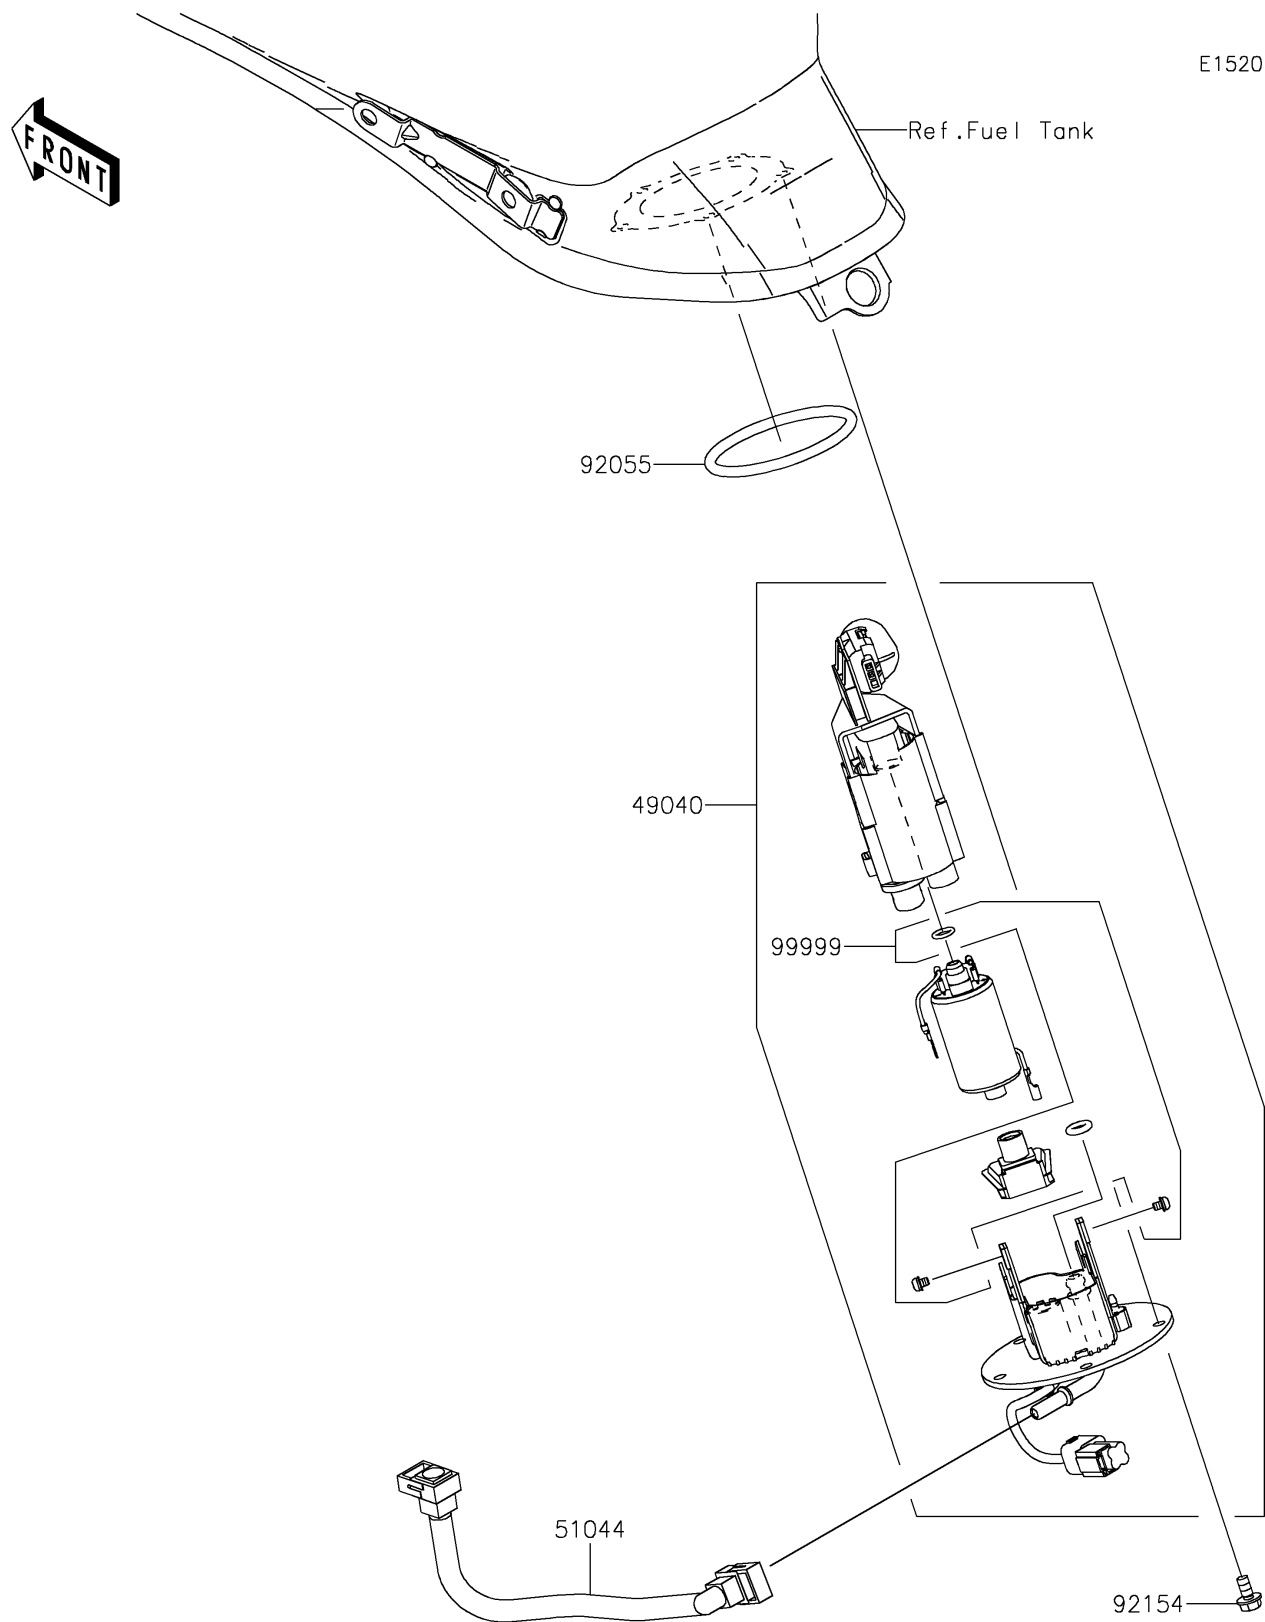

2017 Vulcan S

PARTS DIAGRAM

Fuel Pump

Kawasaki

Let the Good Times Roll®

2017 Vulcan S

PARTS LIST

Fuel Pump

ITEM NAME	PART NUMBER	QUANTITY
PUMP-FUEL (Ref # 49040)	49040-0738	1
TUBE-ASSY,FUEL (Ref # 51044)	51044-0851	1
RING-O,74.6X5.7 (Ref # 92055)	92055-0728	1
BOLT,FLANGED,6X12 (Ref # 92154)	92154-1848	5
KIT,FUEL FILTER (Ref # 99999)	99999-0525	1