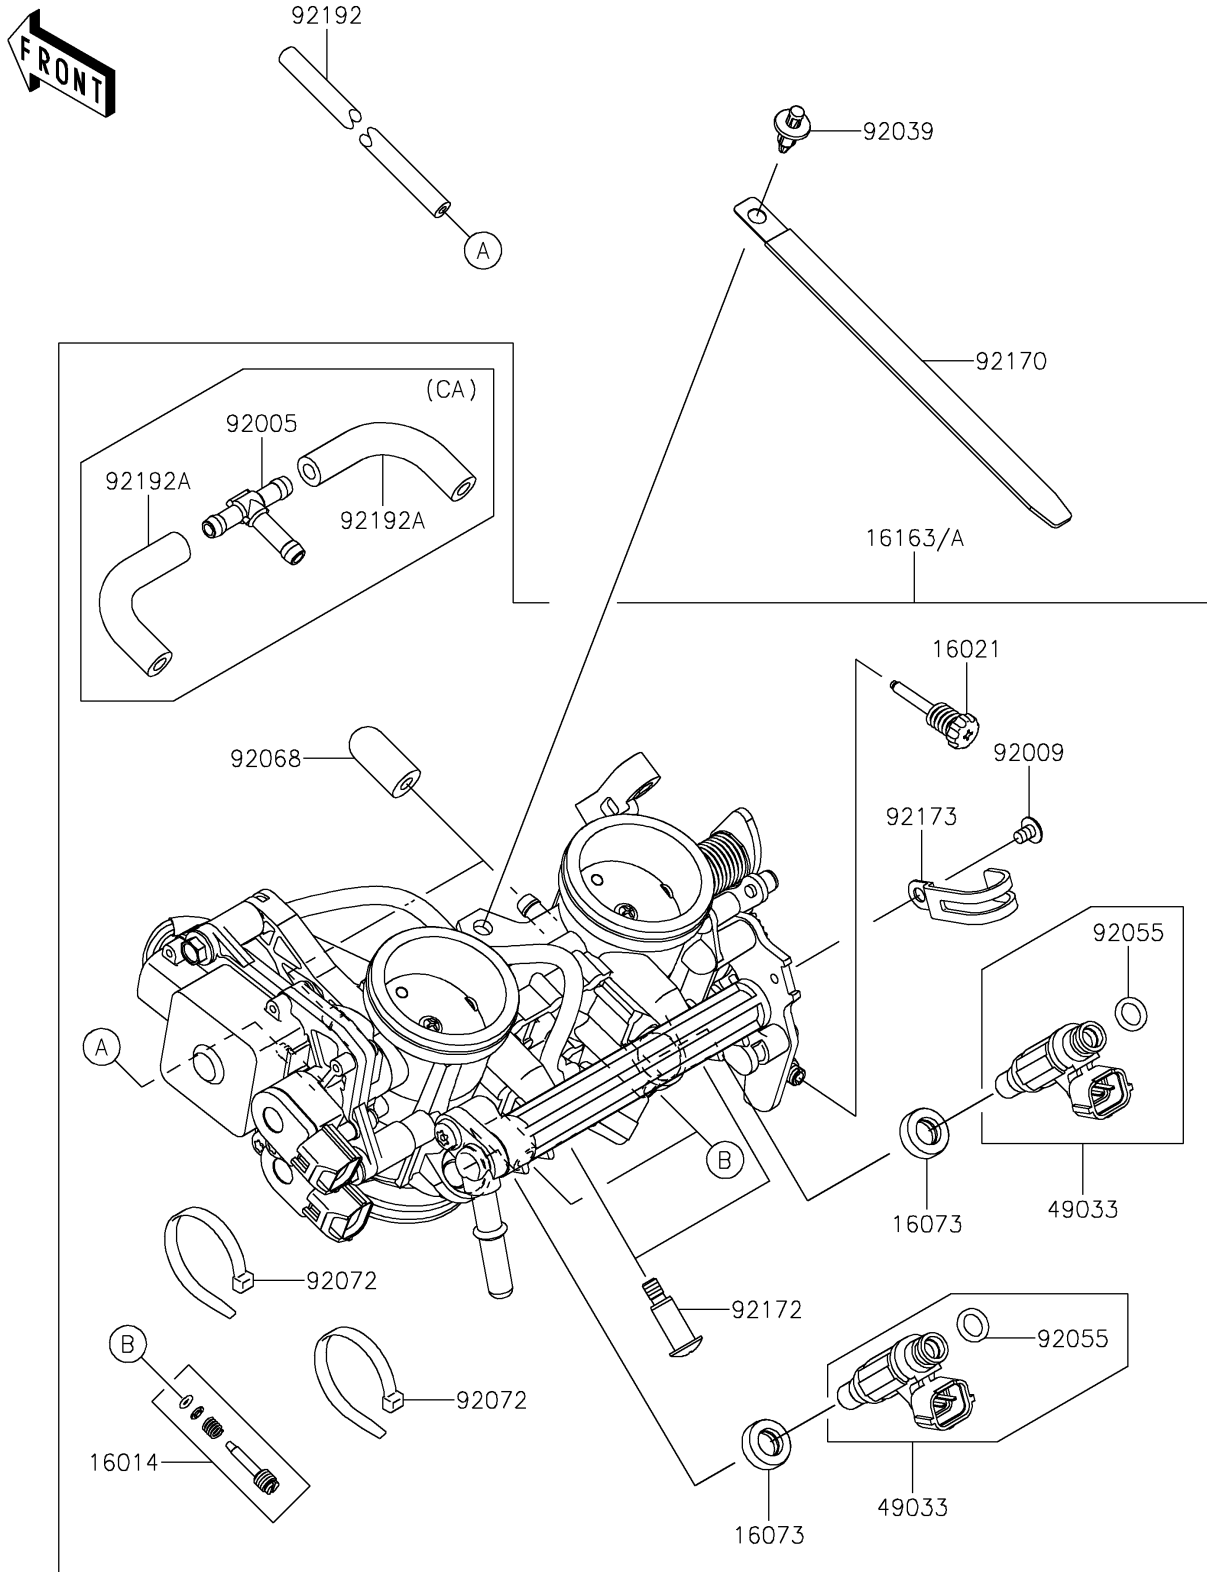

2019 VULCAN® S

PARTS DIAGRAM

Throttle

E1510

2019 VULCAN® S

PARTS LIST

Throttle

ITEM NAME	PART NUMBER	QUANTITY
SCREW-PILOT AIR (Ref # 16014)	16014-0002	2
SCREW-THROTTLE STOP (Ref # 16021)	16021-0033	1
INSULATOR (Ref # 16073)	16073-3707	2
THROTTLE-ASSY (Ref # 16163)	16163-0827	1
NOZZLE-INJECTION (Ref # 49033)	49033-0011	2
SCREW,CLAMP (Ref # 92009)	92009-1860	1
RIVET (Ref # 92039)	92039-0068	1
RING-O,INJECTION NOZZLE (Ref # 92055)	92055-1622	2
PLUG,12X25 (Ref # 92068)	92068-006	2
BAND,SUB-HARNESS (Ref # 92072)	92072-0012	2
CLAMP,L=150 (Ref # 92170)	92170-1114	1
SCREW,PIPE INJECTION (Ref # 92172)	92172-0064	2
CLAMP (Ref # 92173)	92173-0288	1
TUBE,3X6.7X300 (Ref # 92192)	92192-0977	1