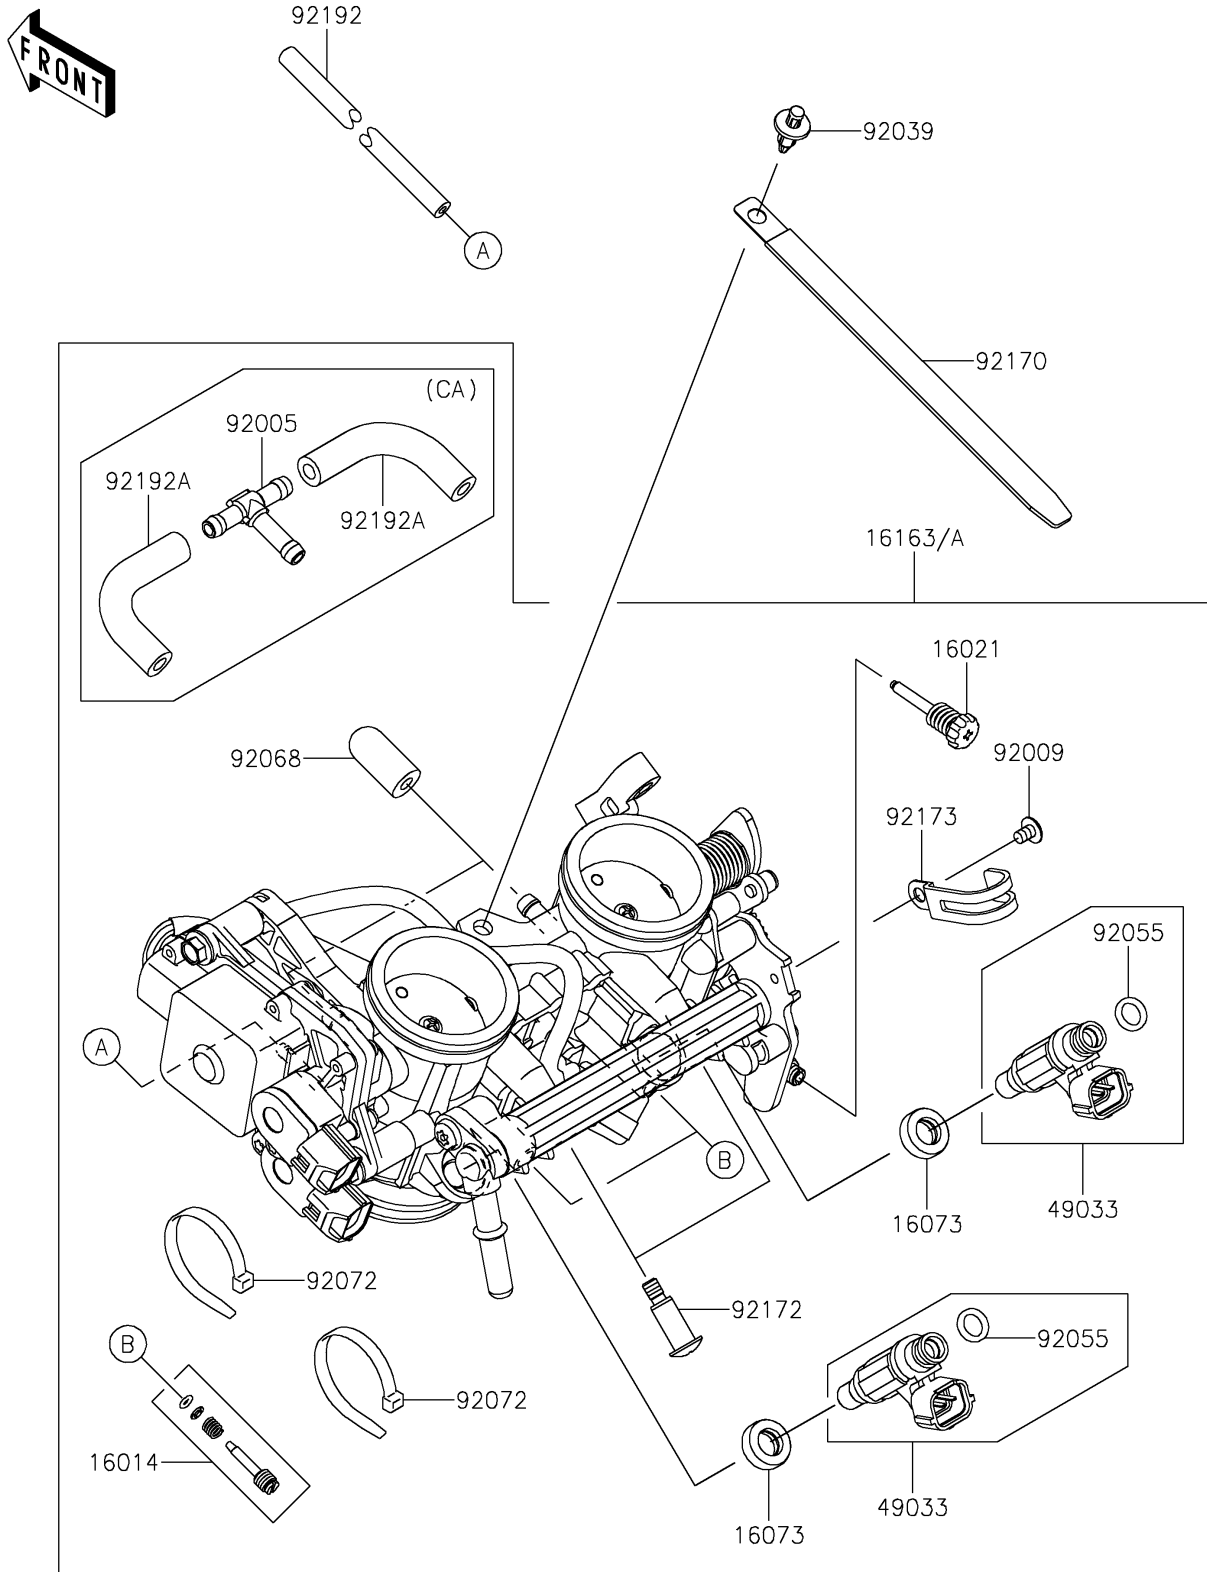

2018 VULCAN® S

PARTS DIAGRAM

Throttle

E1510

2018 VULCAN® S

PARTS LIST

Throttle

ITEM NAME	PART NUMBER	QUANTITY
SCREW-PILOT AIR (Ref # 16014)	16014-0002	2
SCREW-THROTTLE STOP (Ref # 16021)	16021-0033	1
INSULATOR (Ref # 16073)	16073-3707	2
THROTTLE-ASSY (Ref # 16163)	16163-0827	1
NOZZLE-INJECTION (Ref # 49033)	49033-0011	2
SCREW,CLAMP (Ref # 92009)	92009-1860	1
RIVET (Ref # 92039)	92039-0068	1
RING-O,INJECTION NOZZLE (Ref # 92055)	92055-1622	2
PLUG,12X25 (Ref # 92068)	92068-006	2
BAND,SUB-HARNESS (Ref # 92072)	92072-0012	2
CLAMP,L=150 (Ref # 92170)	92170-1114	1
SCREW,PIPE INJECTION (Ref # 92172)	92172-0064	2
CLAMP (Ref # 92173)	92173-0288	1
TUBE,3X6.7X300 (Ref # 92192)	92192-0977	1