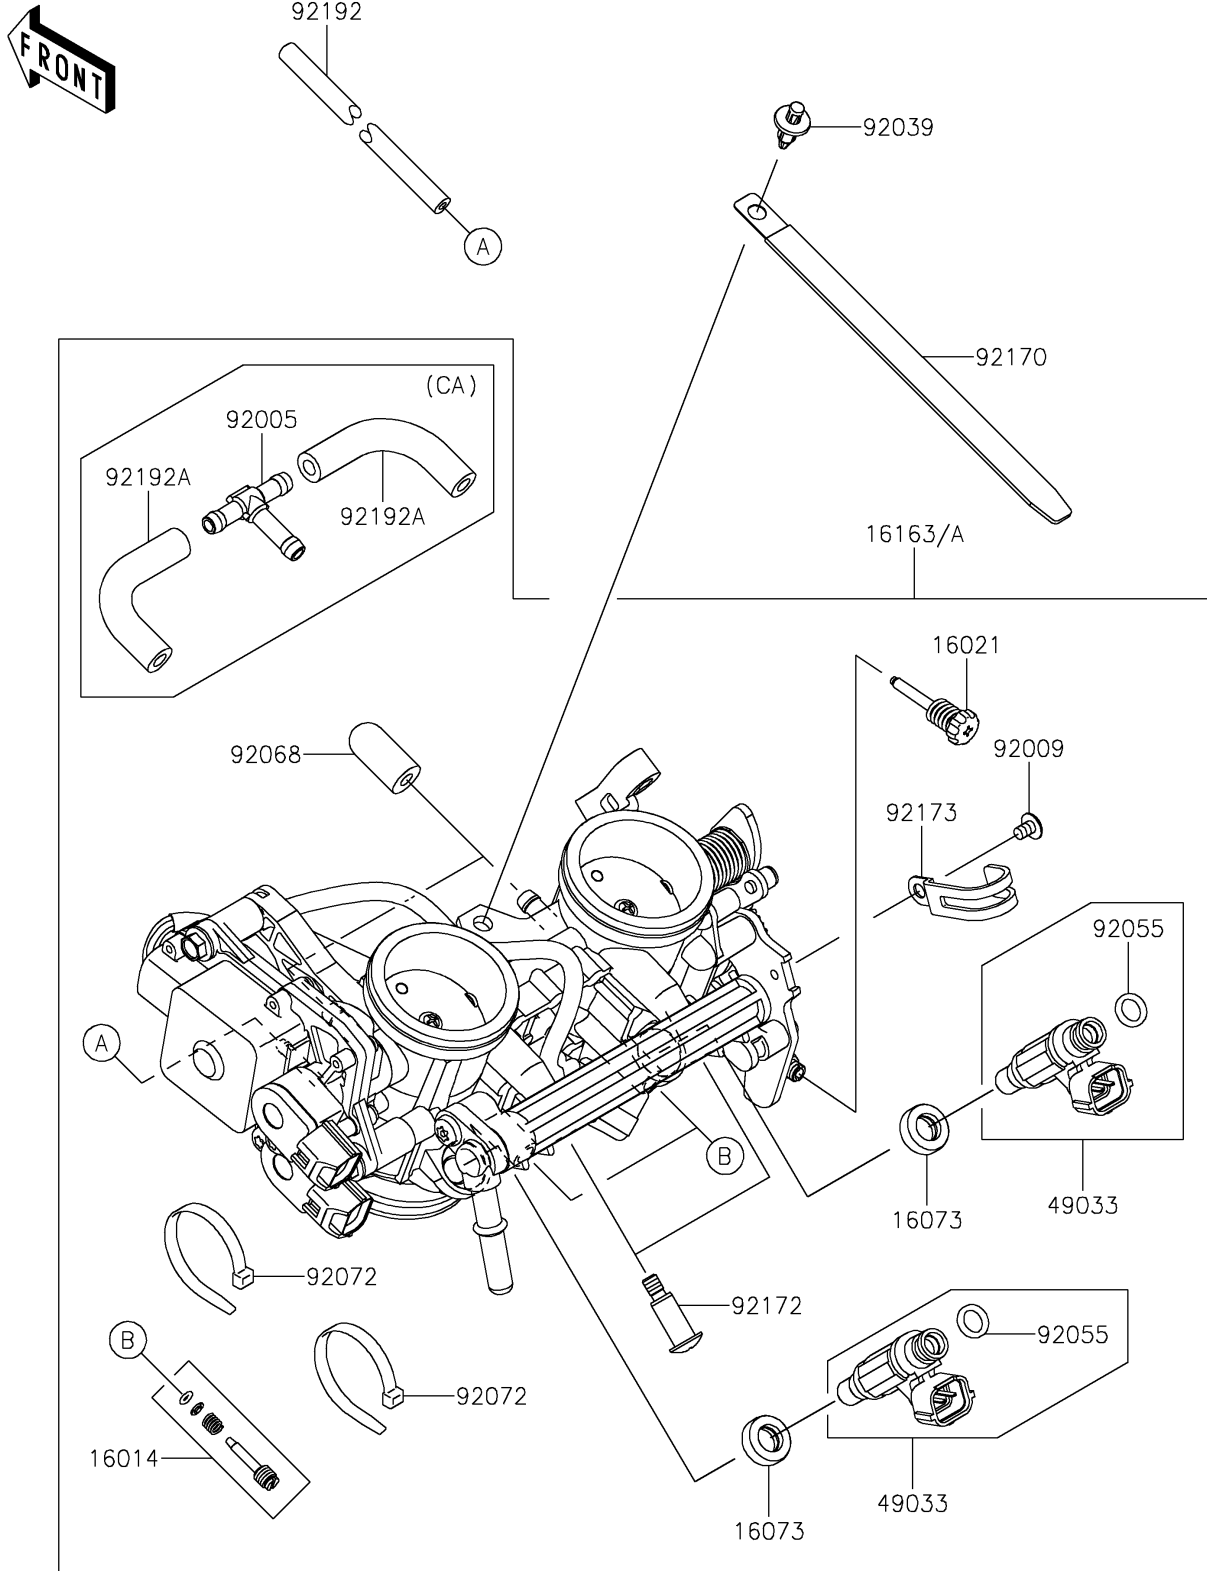

2017 Vulcan S

PARTS DIAGRAM

Throttle

E1510

2017 Vulcan S

PARTS LIST

Throttle

ITEM NAME

PART NUMBER

QUANTITY
