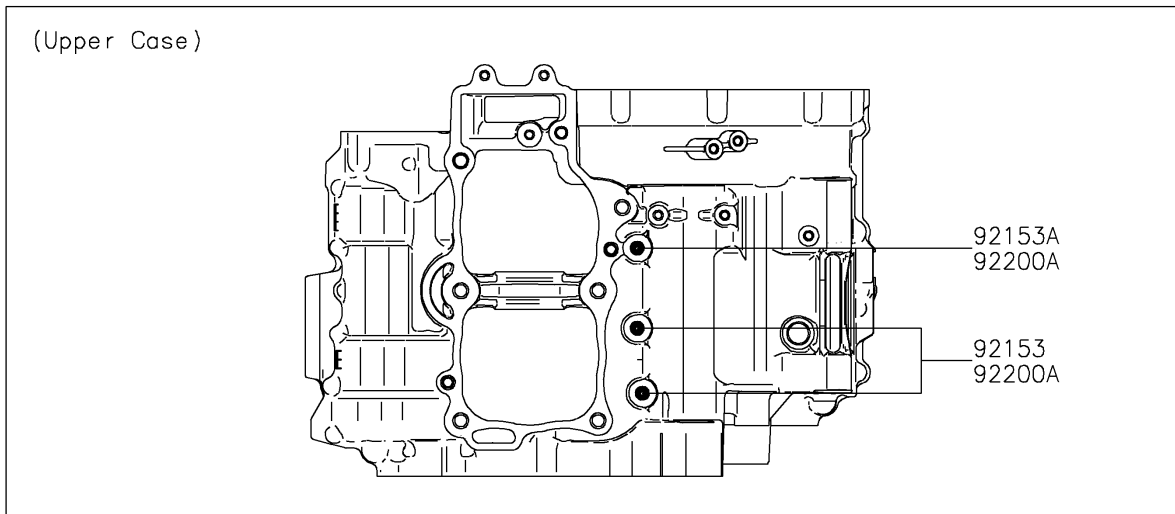

2017 Vulcan S

PARTS DIAGRAM

Crankcase Bolt Pattern

E1412

2017 Vulcan S

PARTS LIST

Crankcase Bolt Pattern

ITEM NAME

PART NUMBER

QUANTITY
