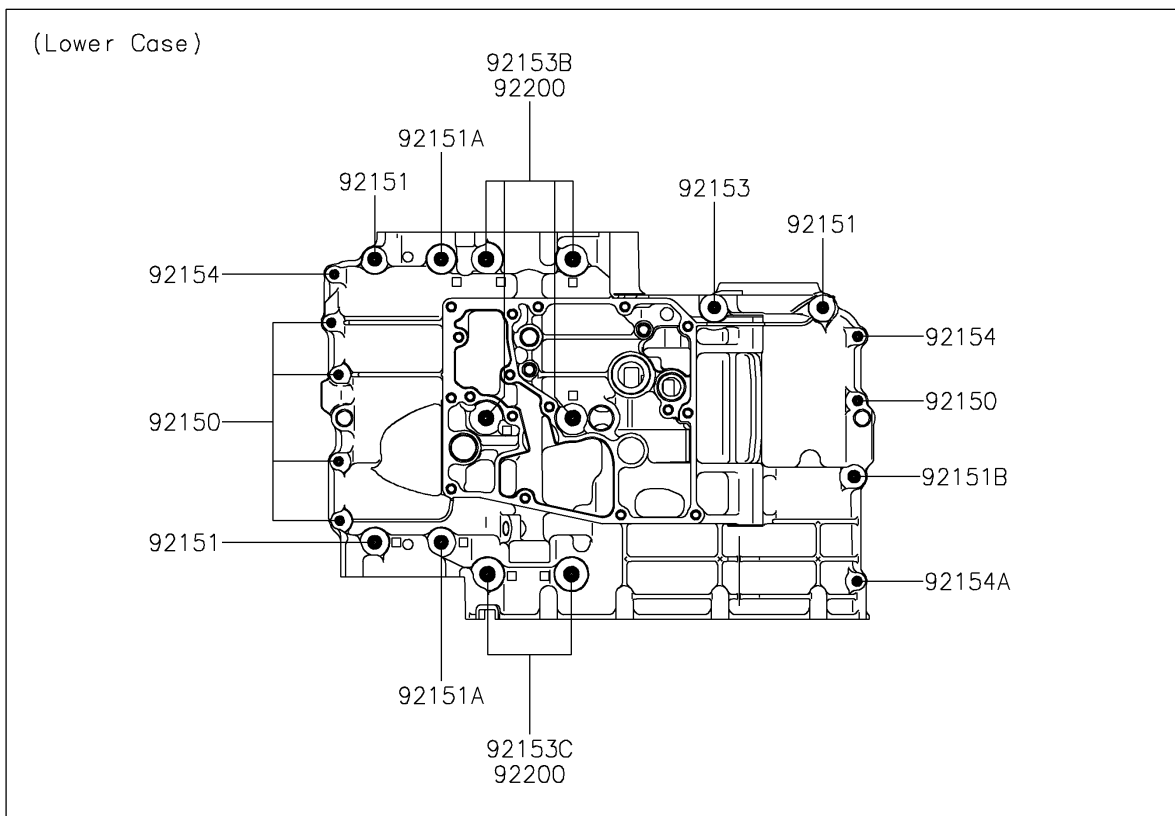

2017 Vulcan S

PARTS DIAGRAM

Crankcase Bolt Pattern

E1412

2017 Vulcan S

PARTS LIST

Crankcase Bolt Pattern

ITEM NAME

PART NUMBER

QUANTITY
