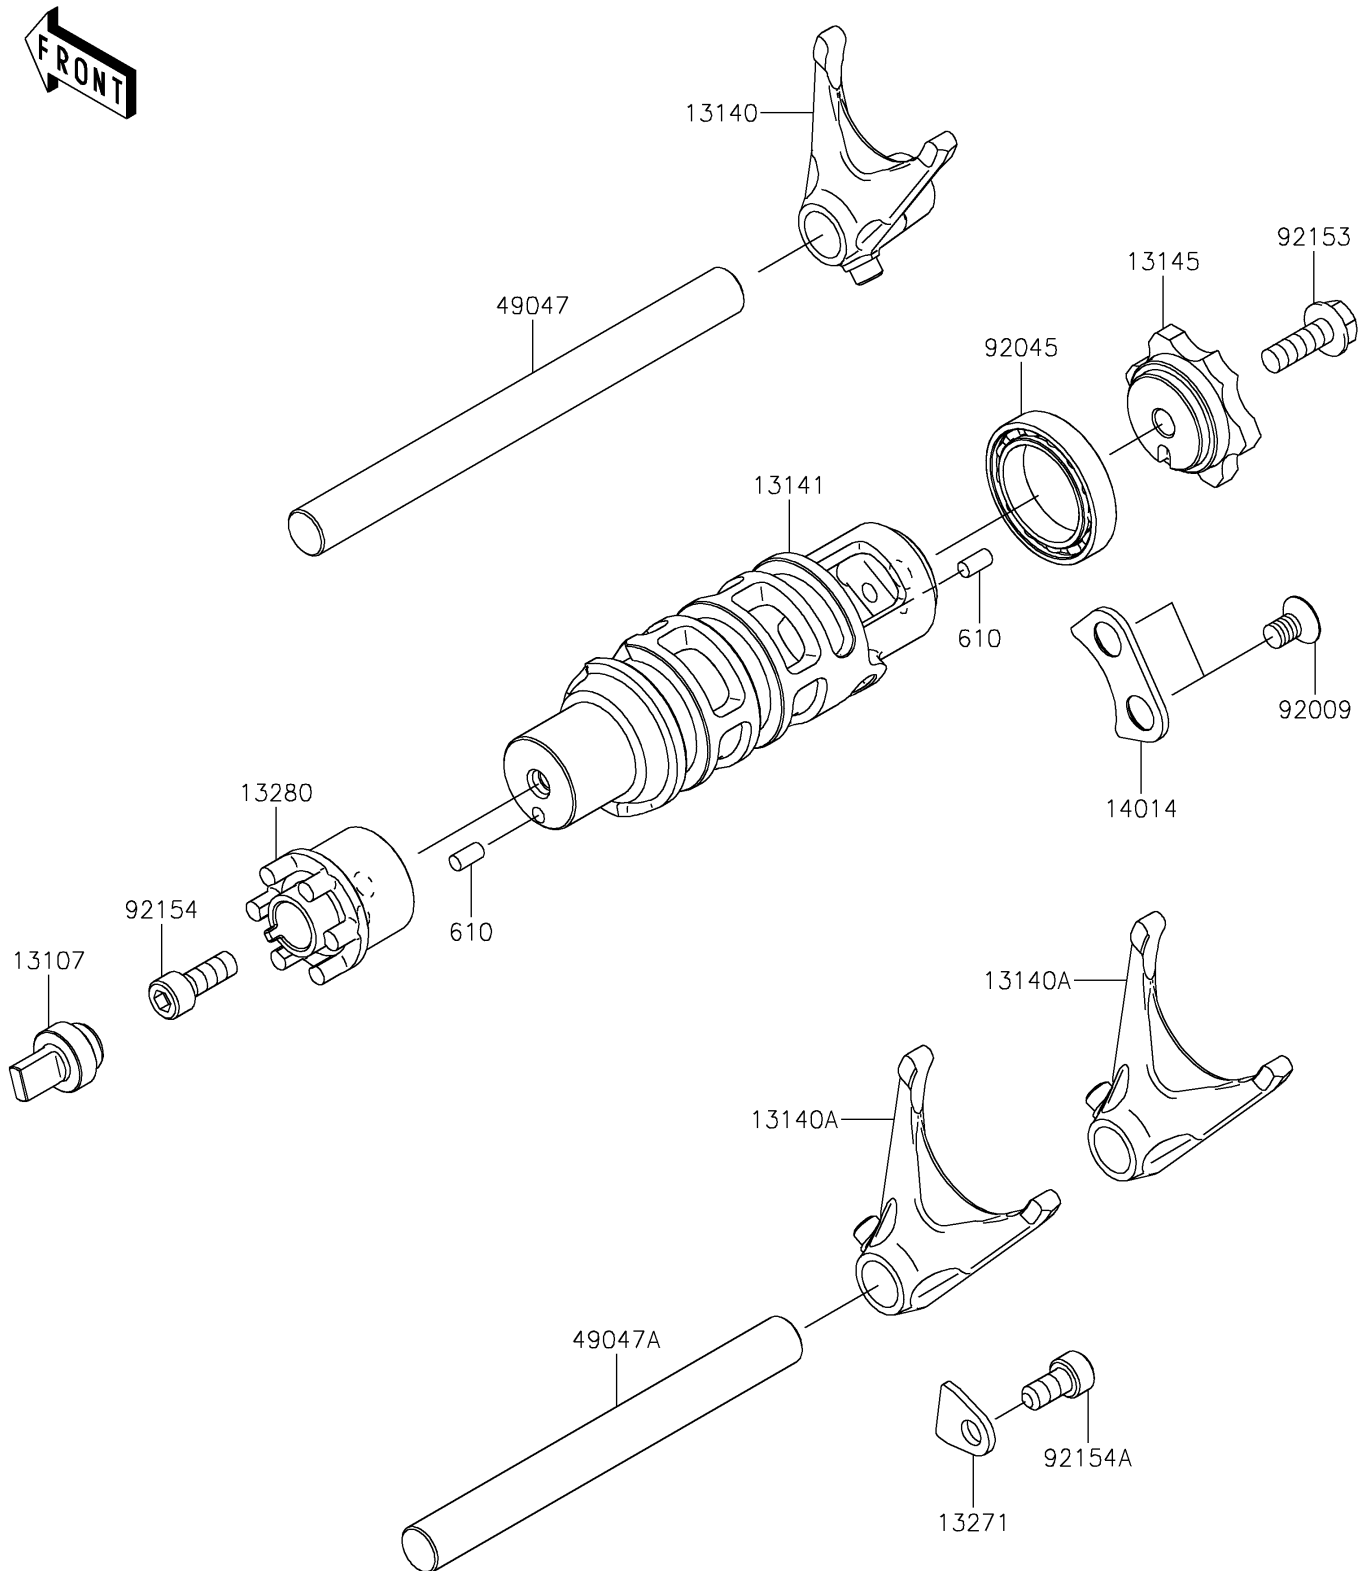

2017 Vulcan S

PARTS DIAGRAM

Gear Change Drum/Shift Fork(s)

E1362

2017 Vulcan S

PARTS LIST

Gear Change Drum/Shift Fork(s)

ITEM NAME

PART NUMBER

QUANTITY
