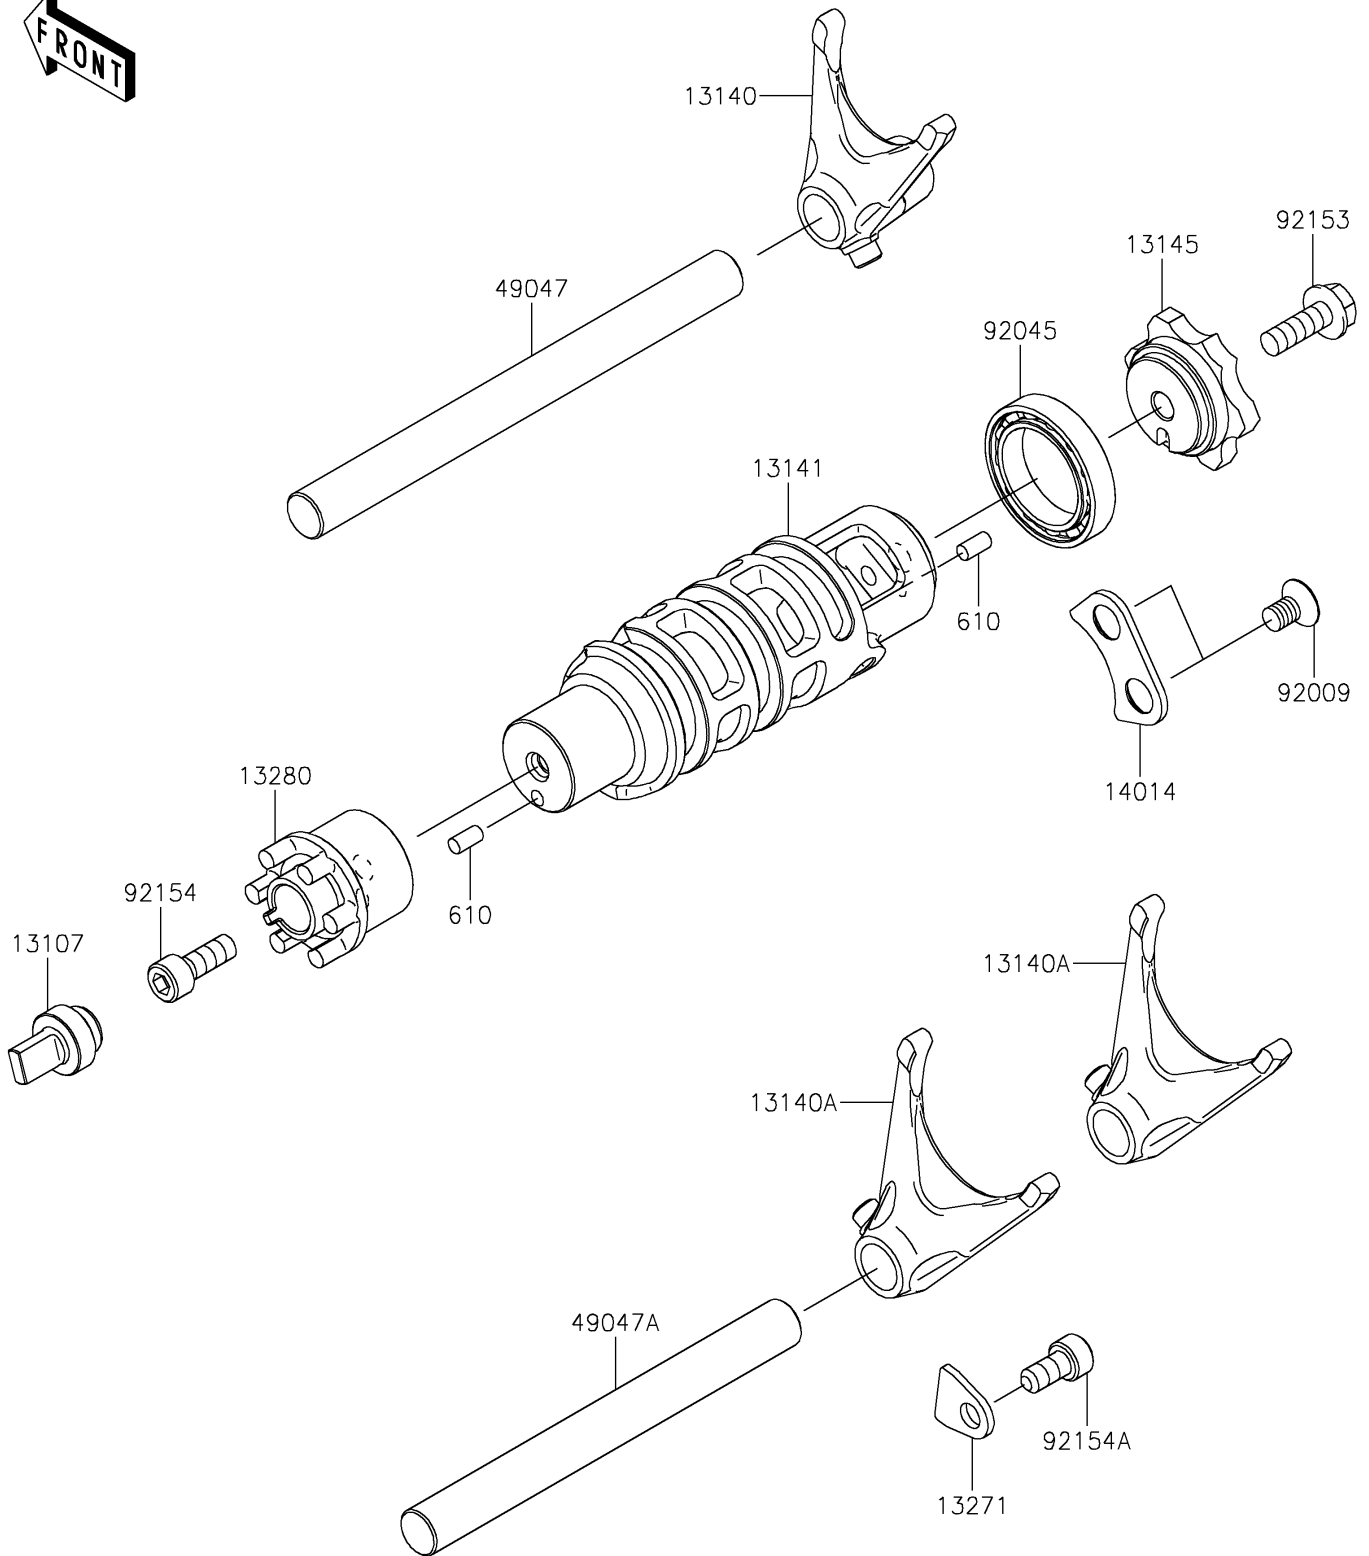

2019 VULCAN® S

PARTS DIAGRAM

Gear Change Drum/Shift Fork(s)

E1362

2019 VULCAN® S

PARTS LIST

Gear Change Drum/Shift Fork(s)

ITEM NAME

PART NUMBER

QUANTITY
