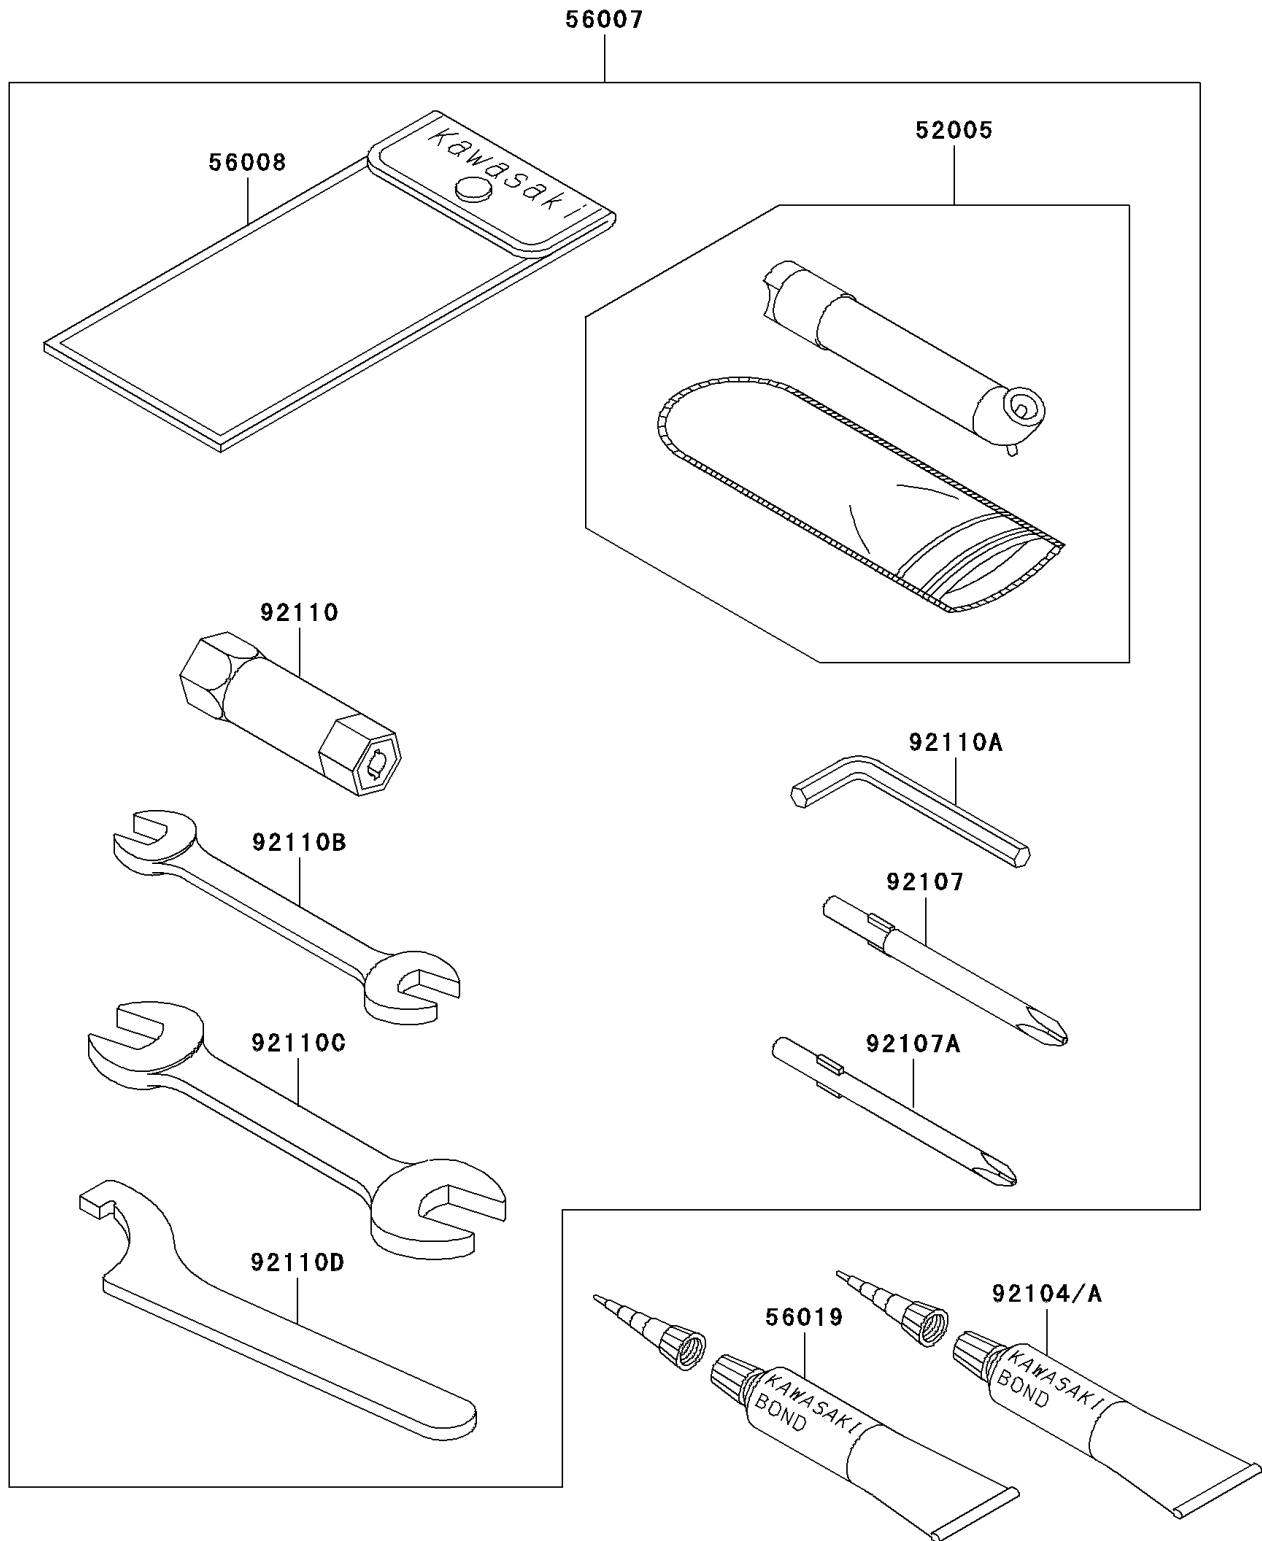

2005 Prairie 700 4x4 Hardwoods Green HD

PARTS DIAGRAM

Owner's Tools

F2810

2005 Prairie 700 4x4 Hardwoods Green HD

PARTS LIST Owner's Tools

ITEM NAME	PART NUMBER	QUANTITY
-----------	-------------	----------
