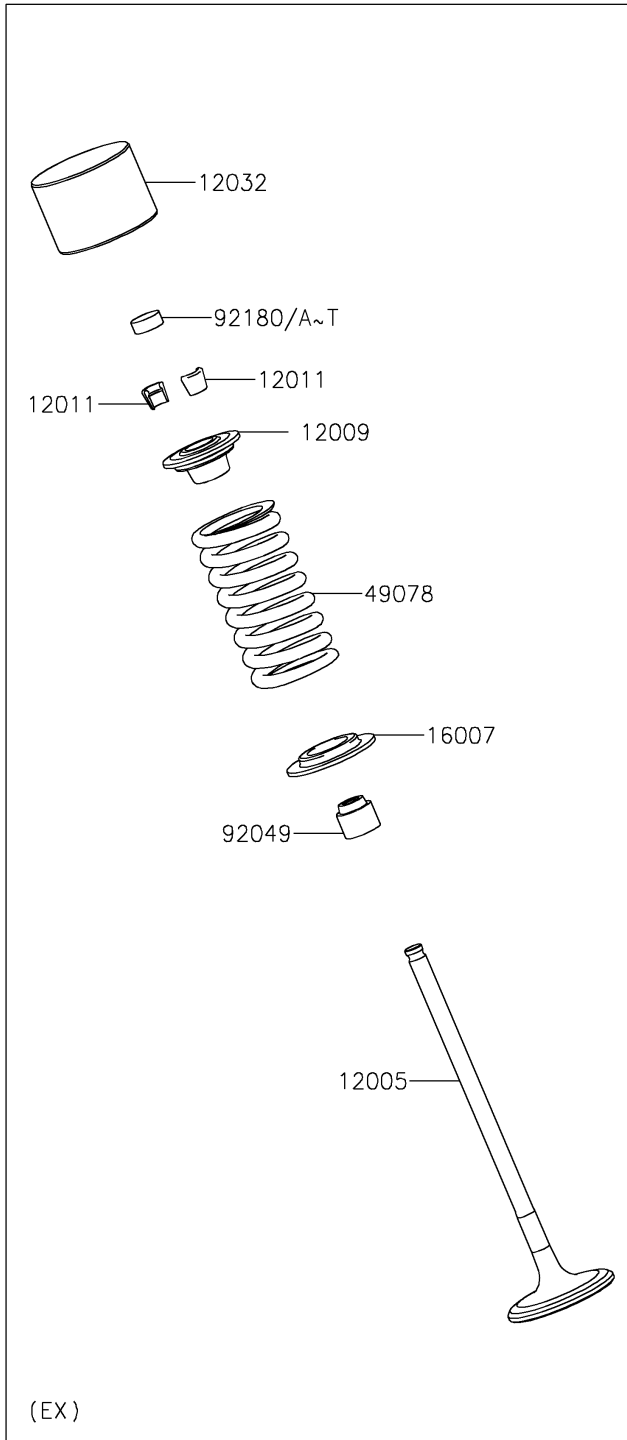

2017 Vulcan S

PARTS DIAGRAM

Valve(s)

E1210

2017 Vulcan S

PARTS LIST

Valve(s)

ITEM NAME

PART NUMBER

QUANTITY
