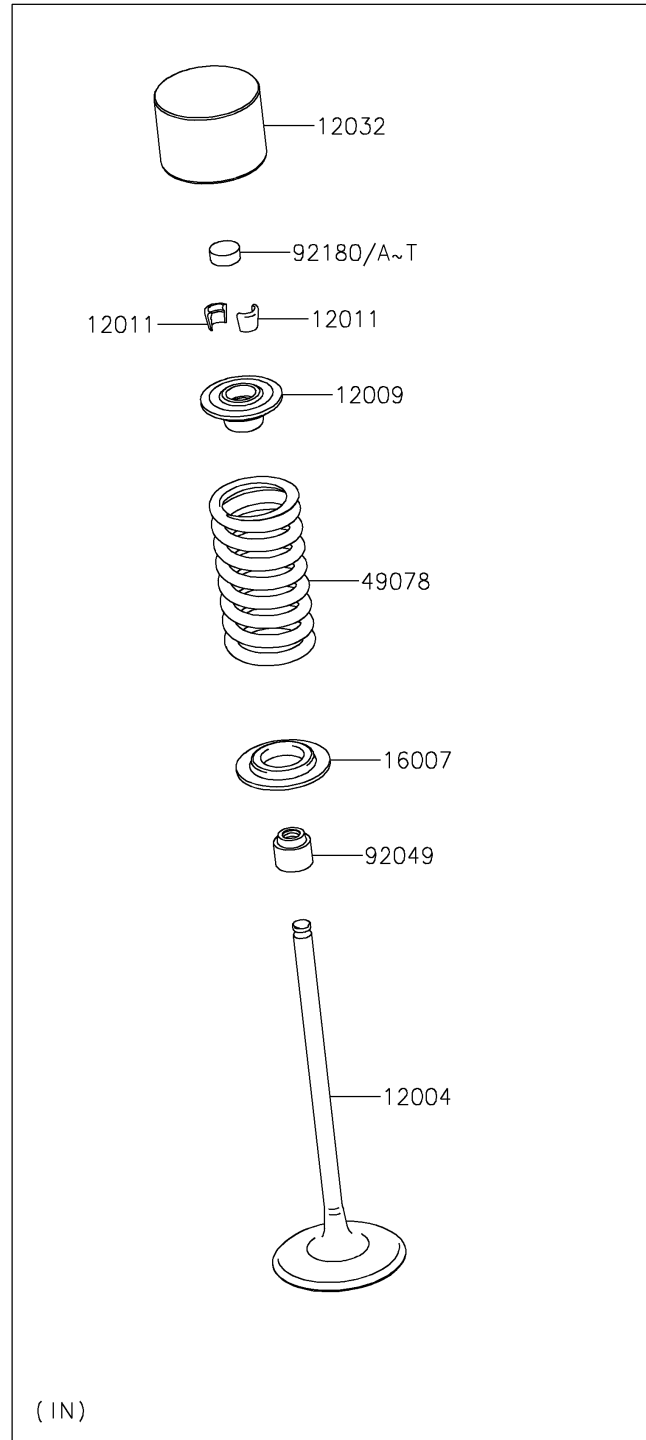

2017 Vulcan S

PARTS DIAGRAM

Valve(s)

E1210

2017 Vulcan S

PARTS LIST

Valve(s)

ITEM NAME

PART NUMBER

QUANTITY
