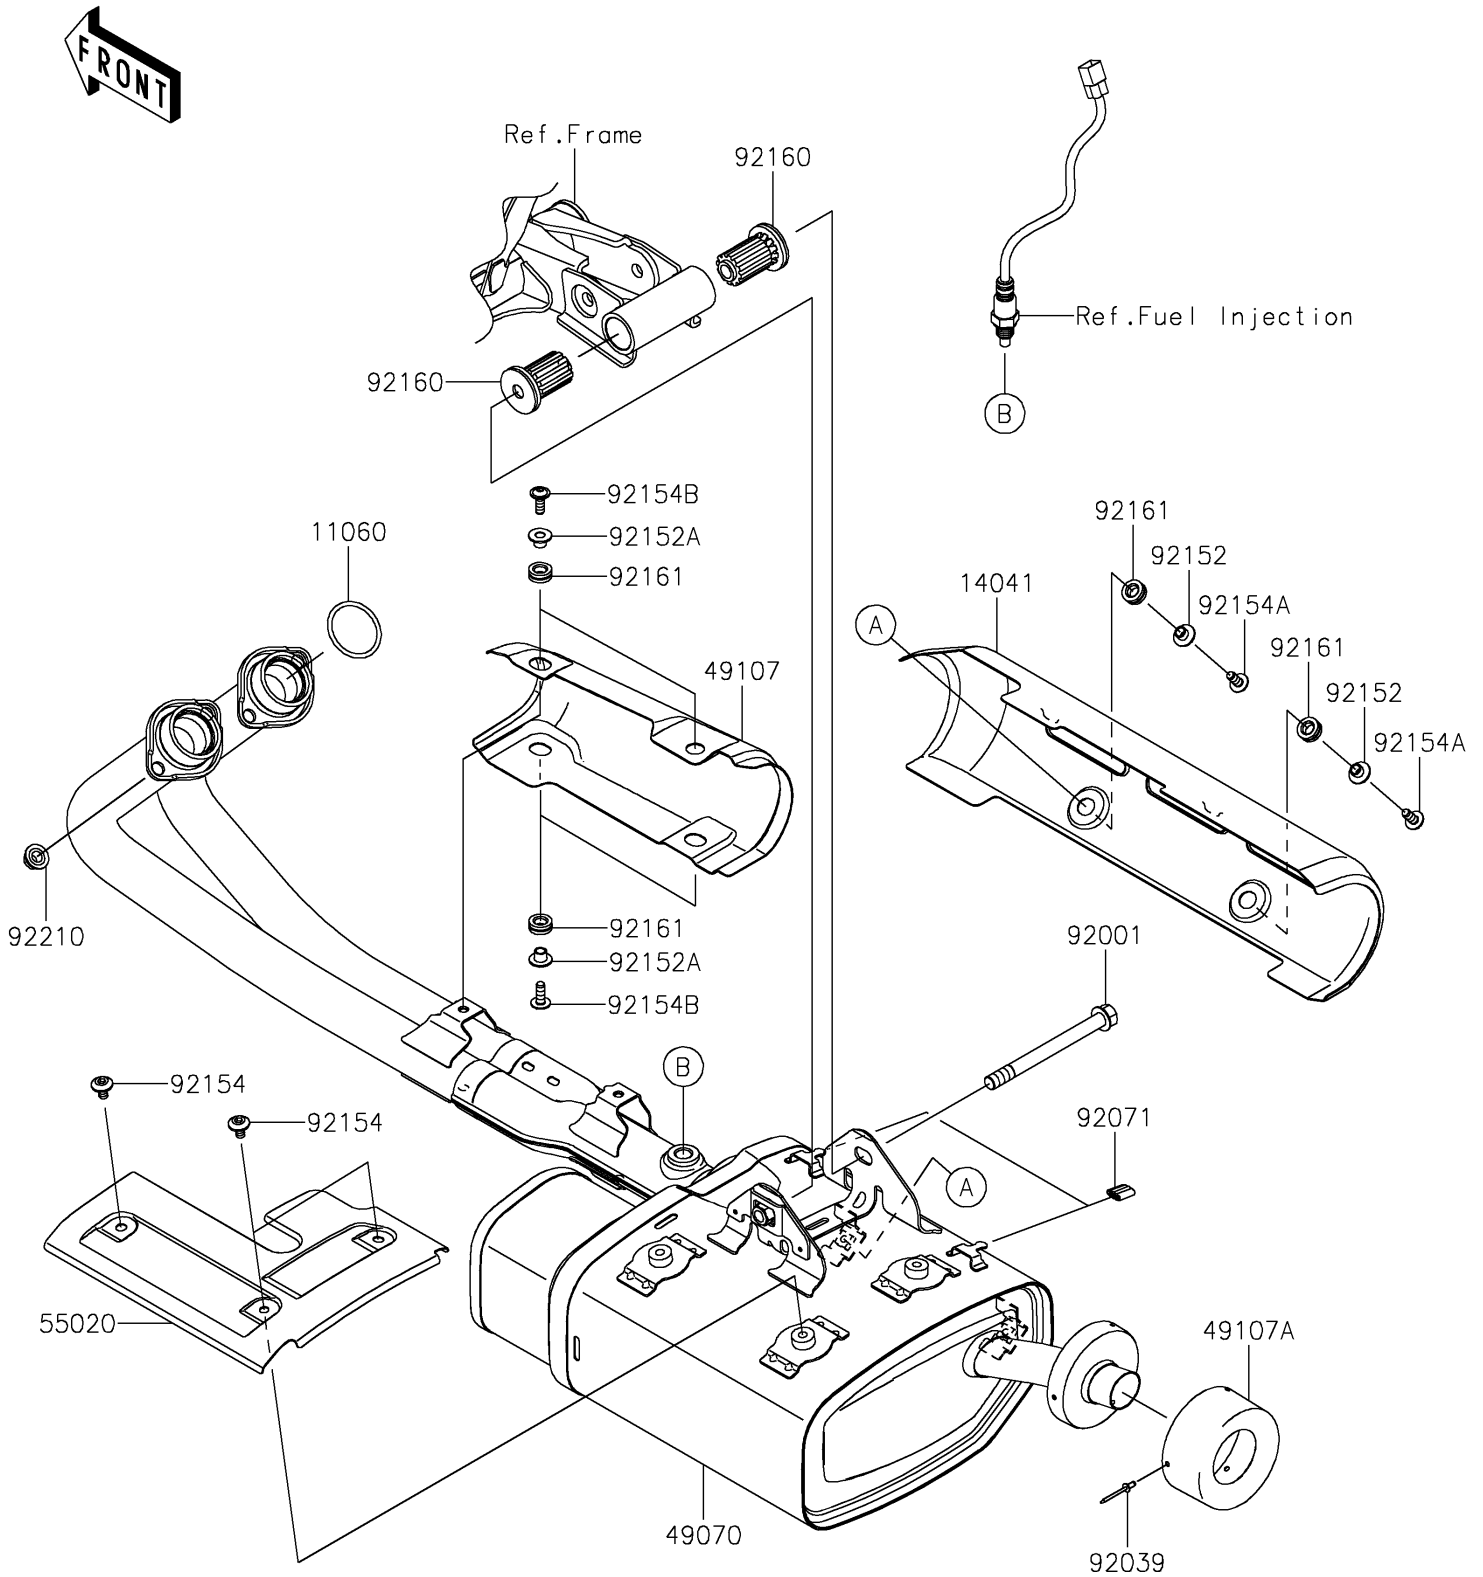

2019 VULCAN® S

PARTS DIAGRAM

Muffler(s)

E1140

2019 VULCAN® S

PARTS LIST

Muffler(s)

Kawasaki

Let the Good Times Roll®

ITEM NAME

PART NUMBER

QUANTITY
