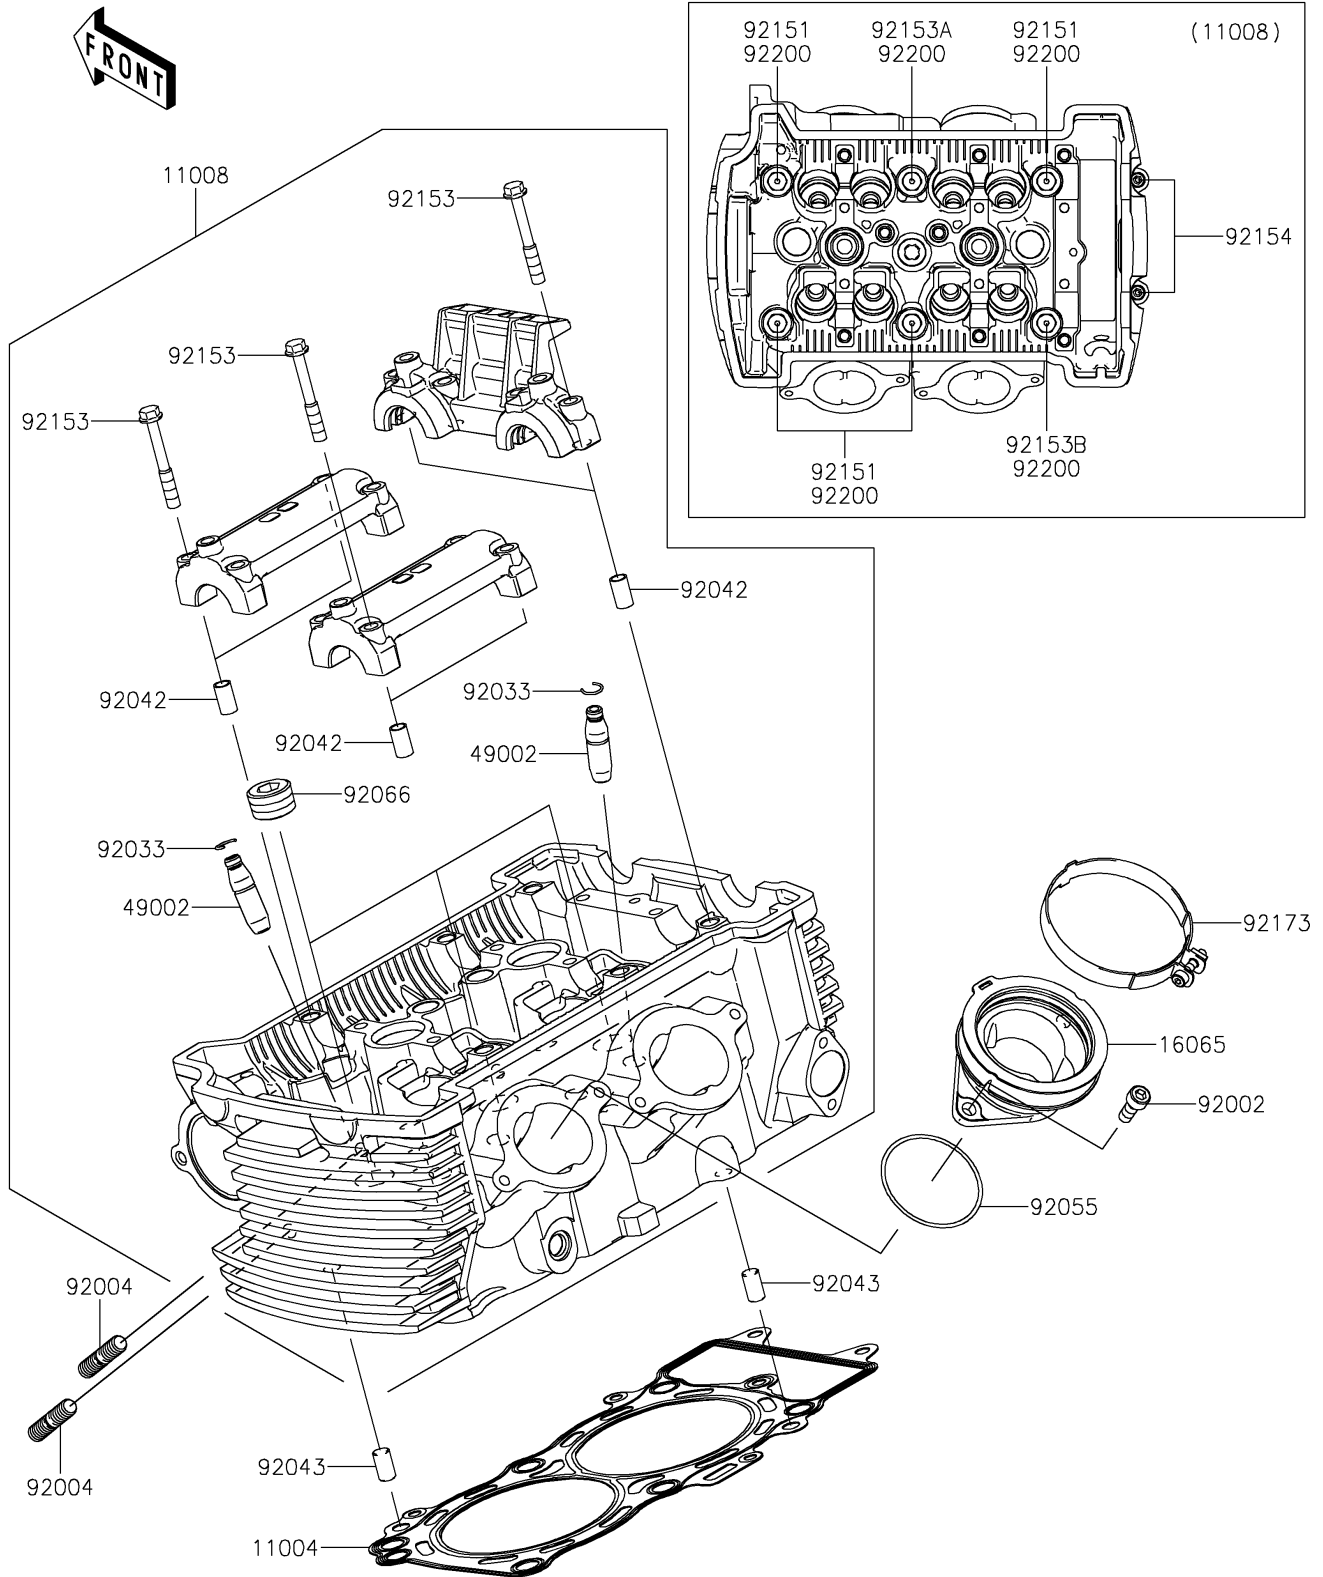

2019 VULCAN® S

PARTS DIAGRAM

Cylinder Head

E1111

2019 VULCAN® S

PARTS LIST

Cylinder Head

Kawasaki

Let the Good Times Roll®

ITEM NAME

PART NUMBER

QUANTITY
