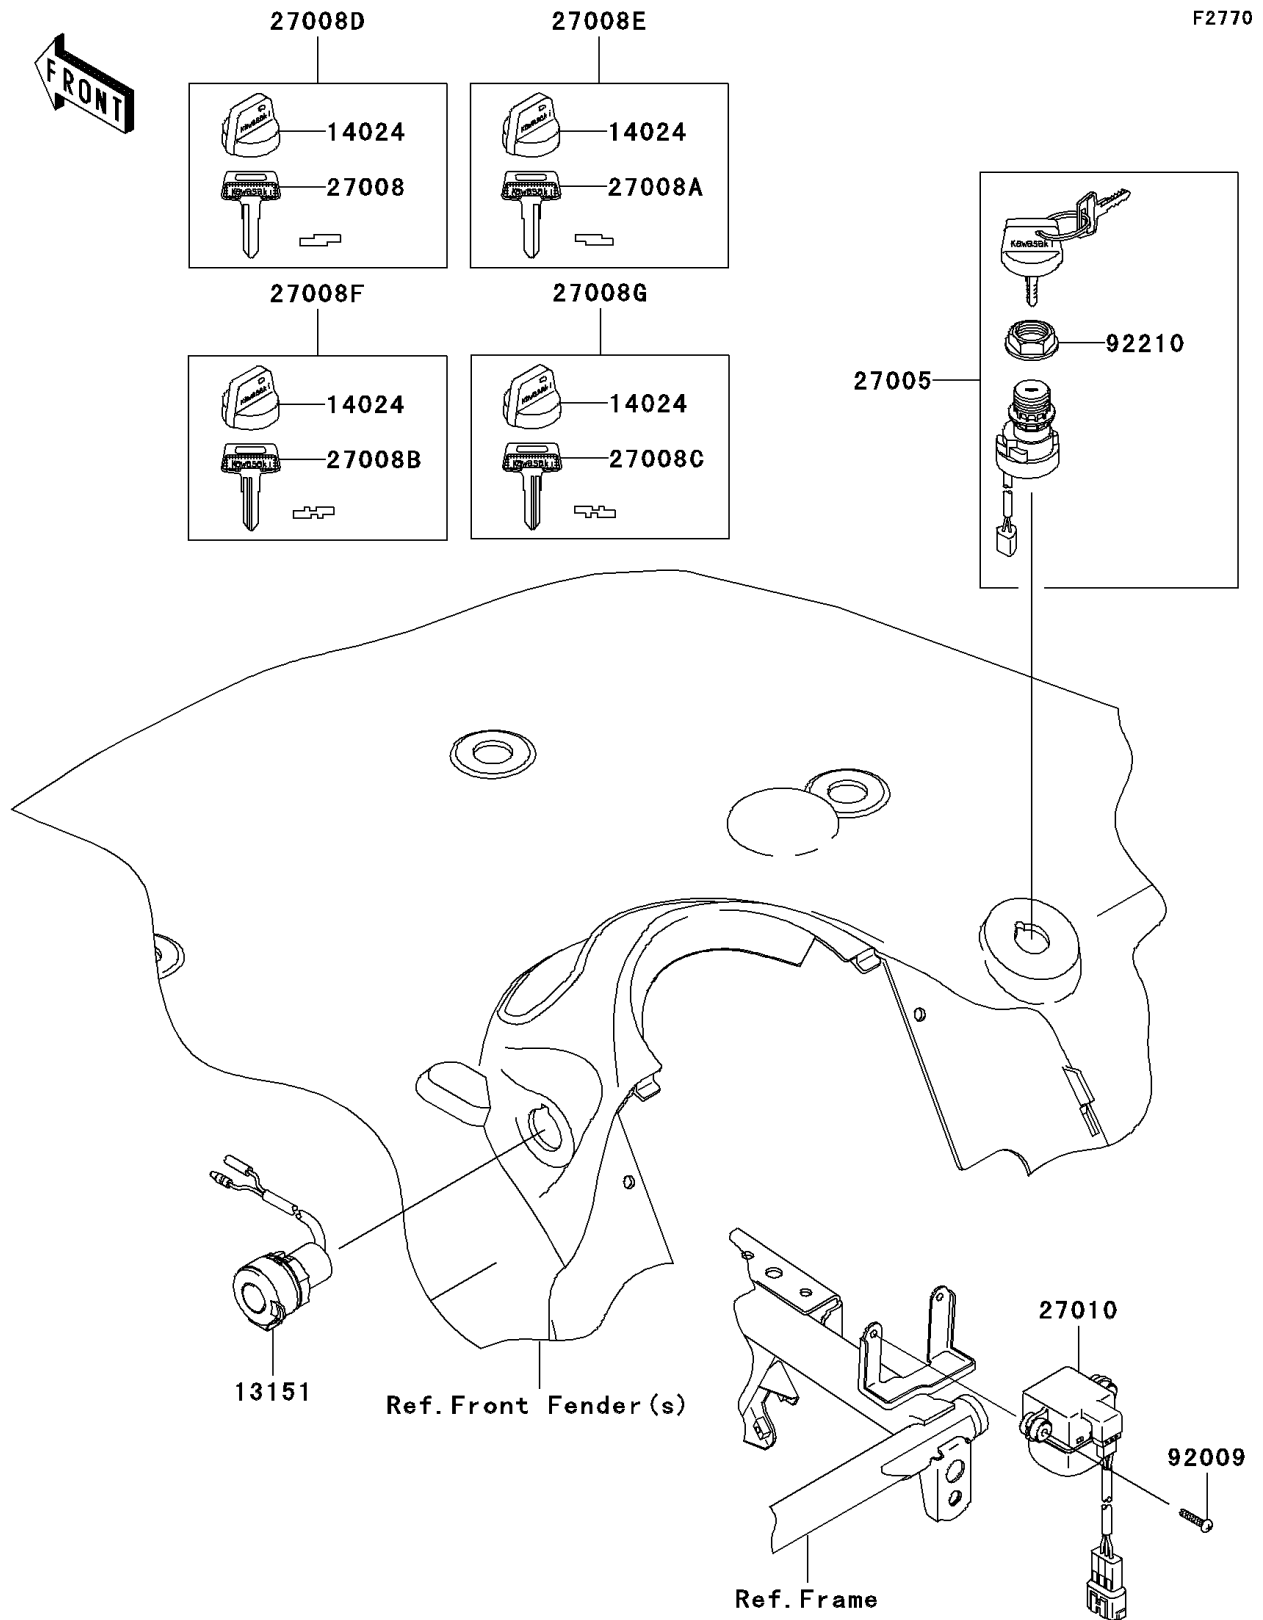

2004 Prairie 700 4x4 Hardwoods Green HD

PARTS DIAGRAM

Ignition Switch

2004 Prairie 700 4x4 Hardwoods Green HD

Kawasaki
Let the Good Times Roll®

PARTS LIST

Ignition Switch

ITEM NAME	PART NUMBER	QUANTITY
SWITCH-COMP,D.C.TERMINAL (Ref # 13151)	13151-0003	1
COVER,KEY (Ref # 14024)	14024-1551	4
SWITCH-ASSY-IGNITION (Ref # 27005)	27005-1267	1
KEY-LOCK,BLANK (Ref # 27008)	27008-1041	1
KEY-LOCK,BLANK (Ref # 27008A)	27008-1042	1
KEY-LOCK,BLANK (Ref # 27008B)	27008-1043	1
KEY-LOCK,BLANK (Ref # 27008C)	27008-1044	1
KEY-LOCK,BLANK,W/COVER (Ref # 27008D)	27008-1132	1
KEY-LOCK,BLANK,W/COVER (Ref # 27008E)	27008-1133	1
KEY-LOCK,BLANK,W/COVER (Ref # 27008F)	27008-1134	1
KEY-LOCK,BLANK,W/COVER (Ref # 27008G)	27008-1135	1
SWITCH,INVERT SENSOR (Ref # 27010)	27010-1421	1
SCREW,4X20 (Ref # 92009)	92009-1897	2
NUT,IGNITION SWITCH (Ref # 92210)	92210-1109	1