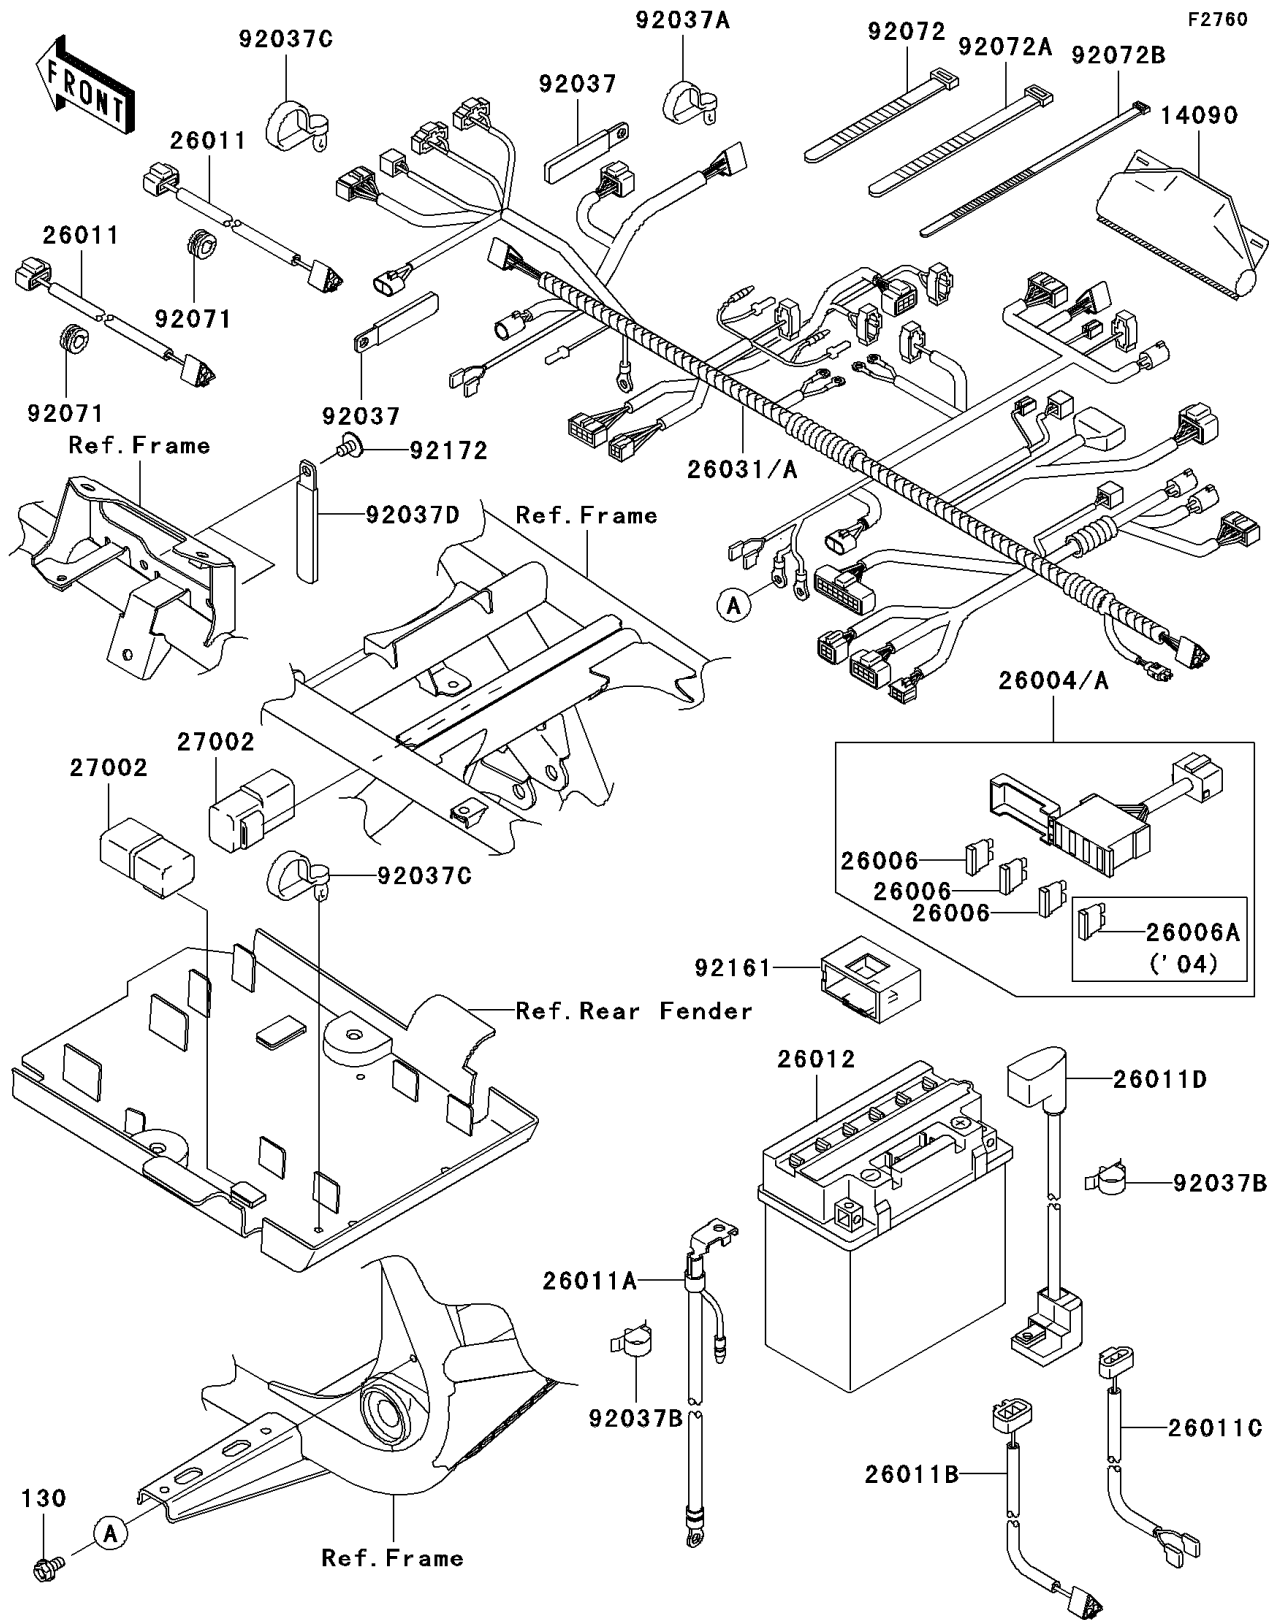

2005 Prairie 700 4x4 Hardwoods Green HD

PARTS DIAGRAM

Chassis Electrical Equipment

2005 Prairie 700 4x4 Hardwoods Green HD

PARTS LIST

Chassis Electrical Equipment

ITEM NAME	PART NUMBER	QUANTITY
-----------	-------------	----------
