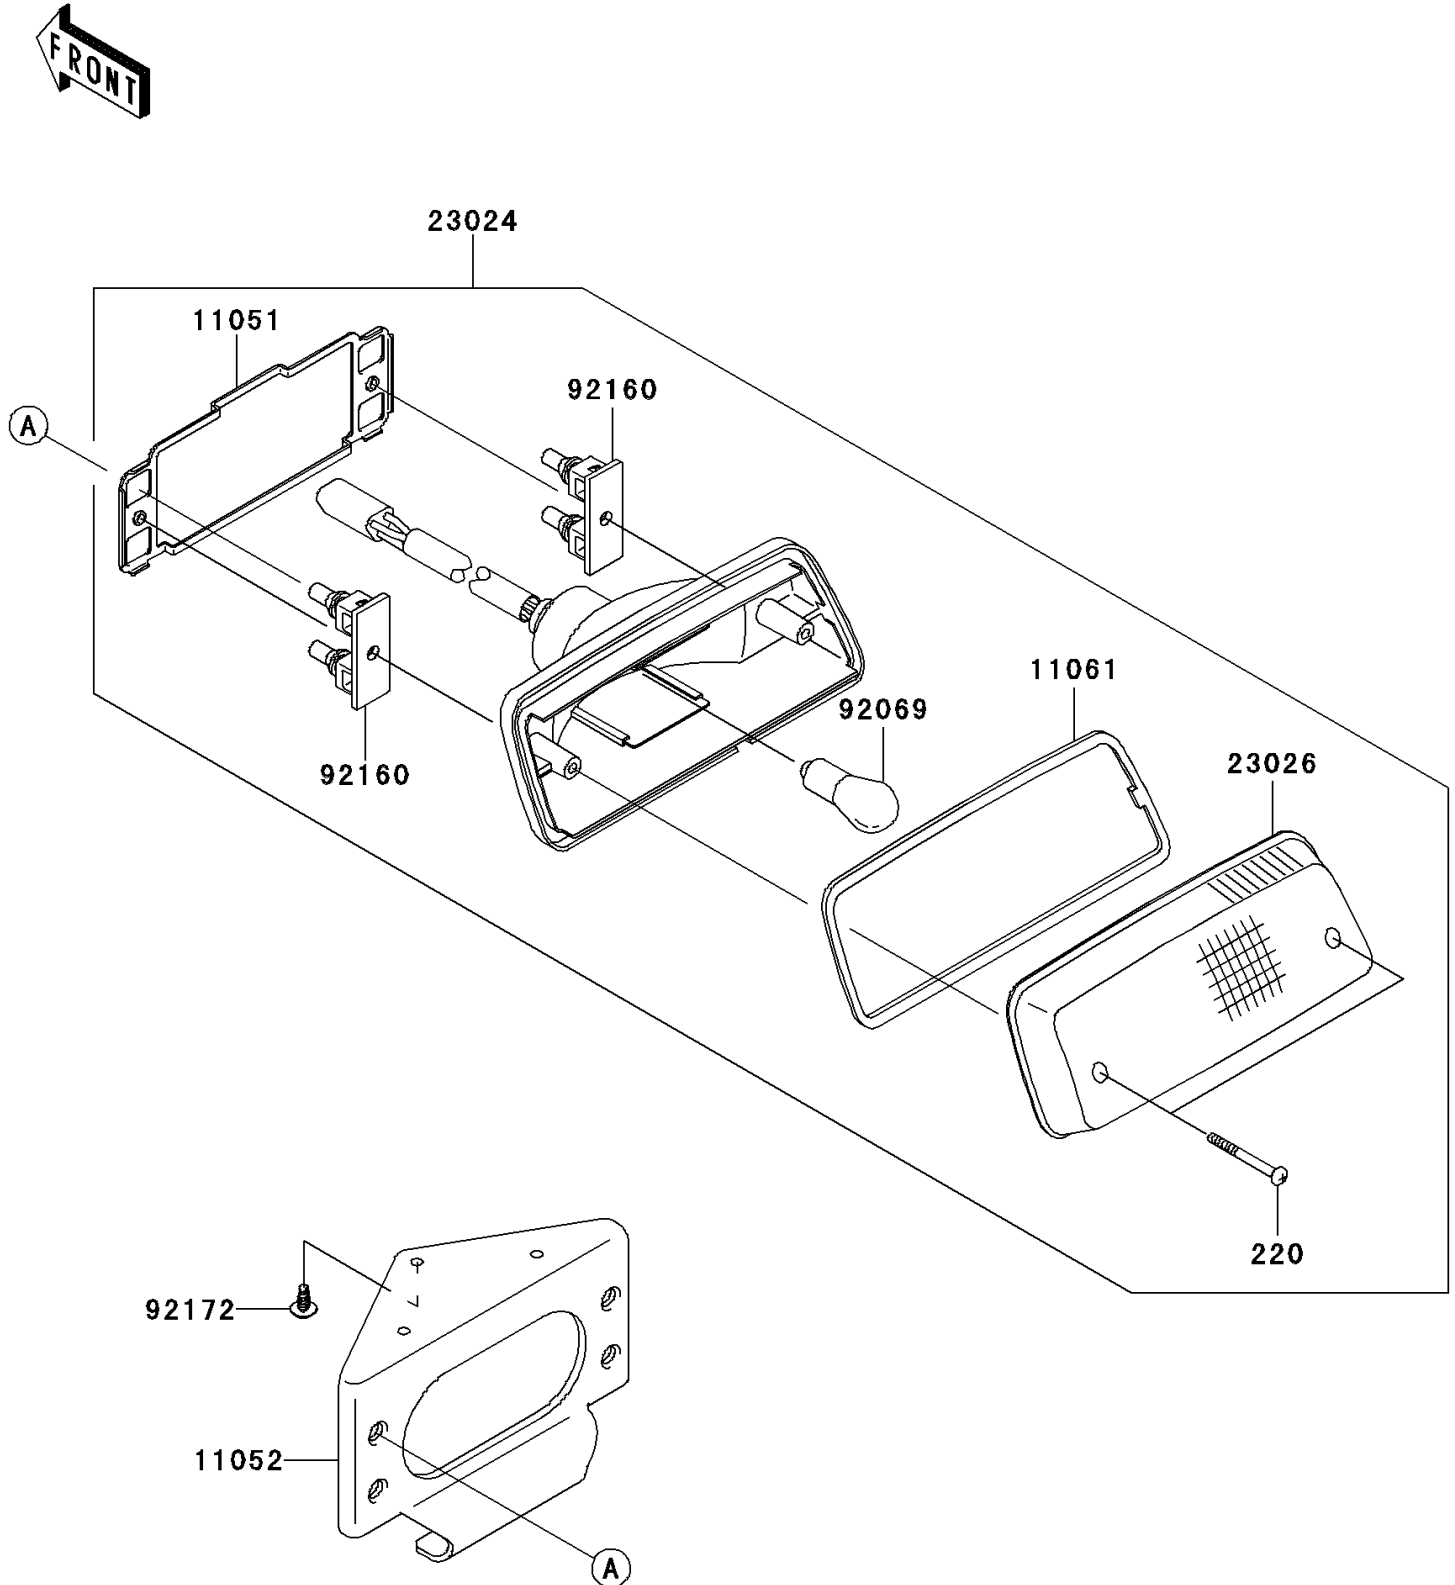

2005 Prairie 700 4x4 Hardwoods Green HD

PARTS DIAGRAM

Taillight(s)

F2720

2005 Prairie 700 4x4 Hardwoods Green HD

PARTS LIST

Taillight(s)

ITEM NAME

PART NUMBER

QUANTITY
