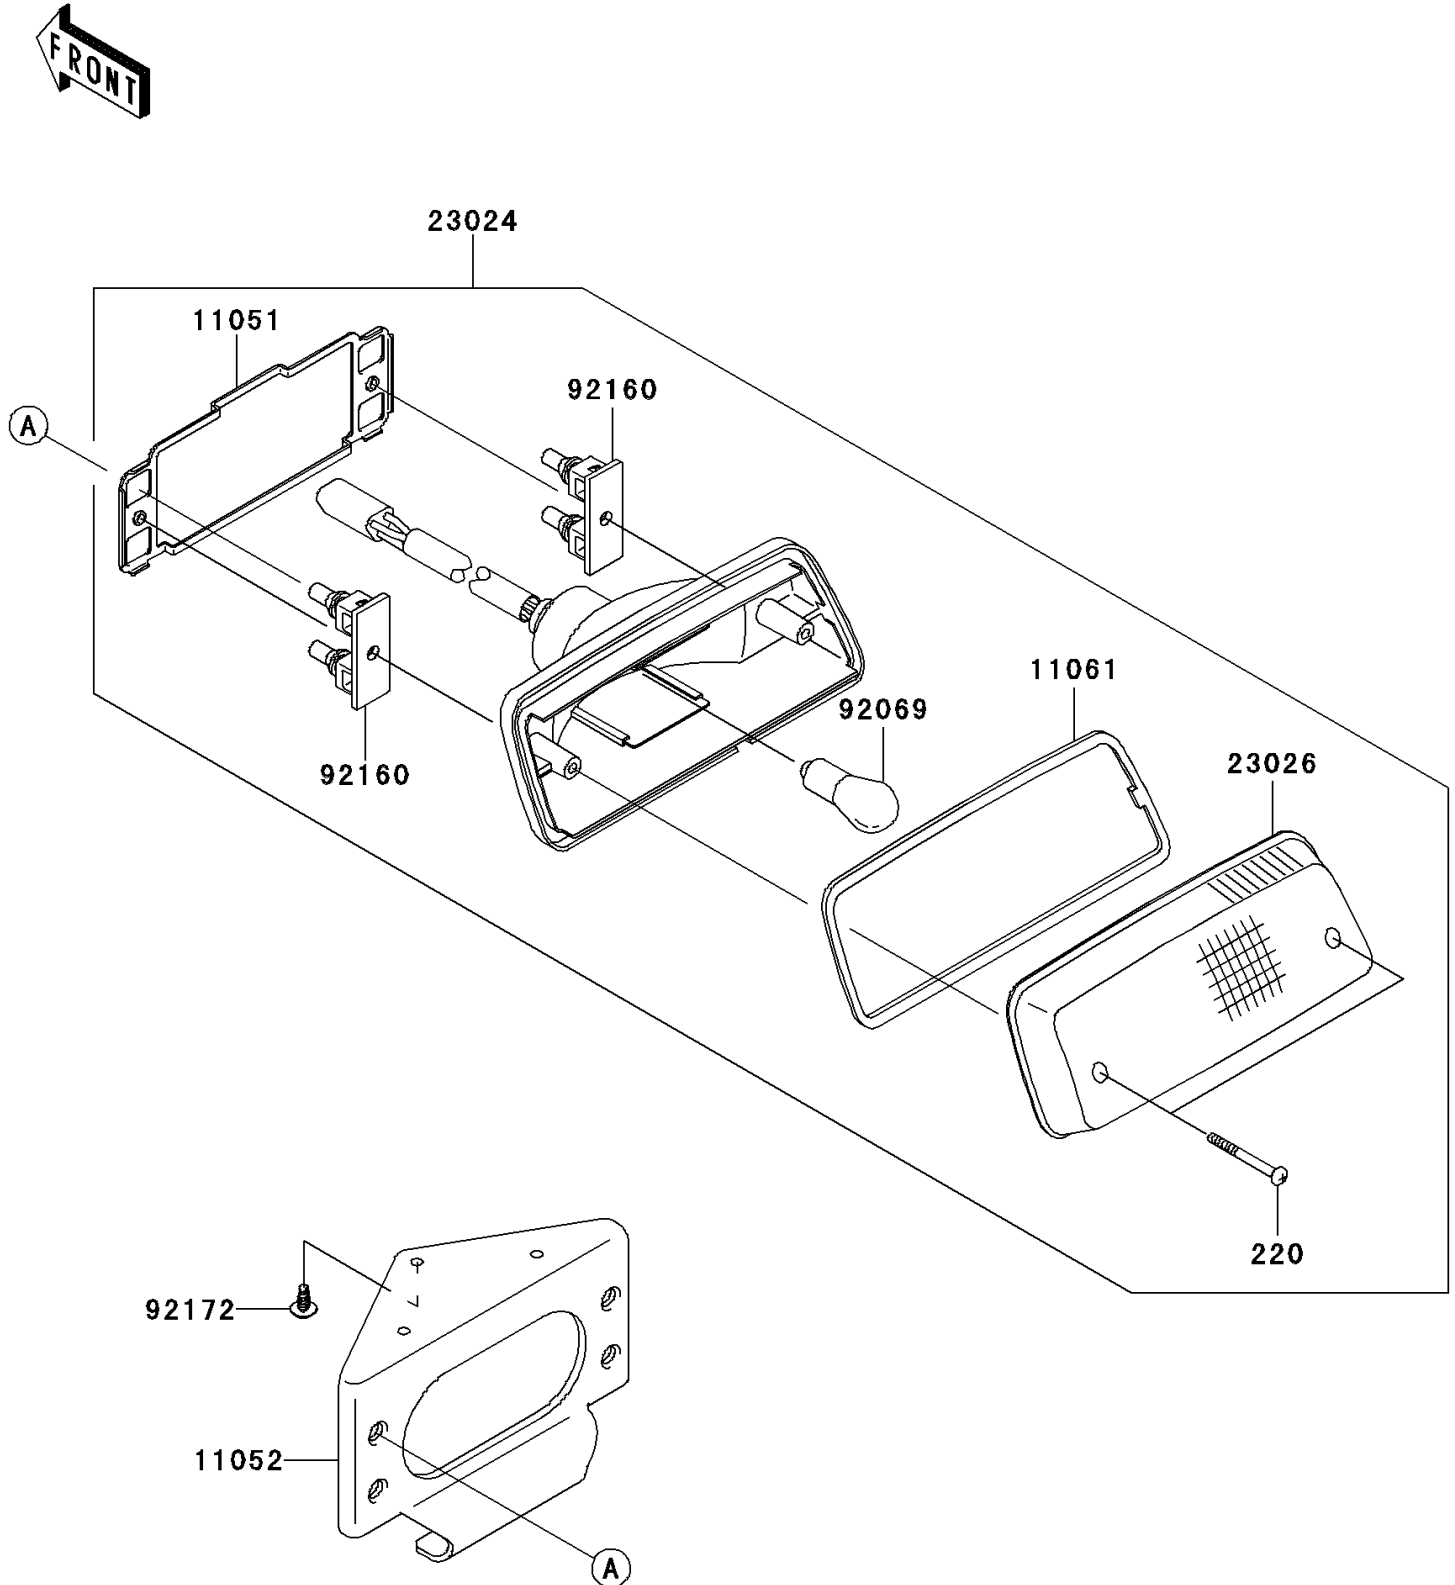

2004 Prairie 700 4x4 Hardwoods Green HD

PARTS DIAGRAM

Taillight(s)

F2720

2004 Prairie 700 4x4 Hardwoods Green HD

PARTS LIST

Taillight(s)

ITEM NAME

PART NUMBER

QUANTITY
