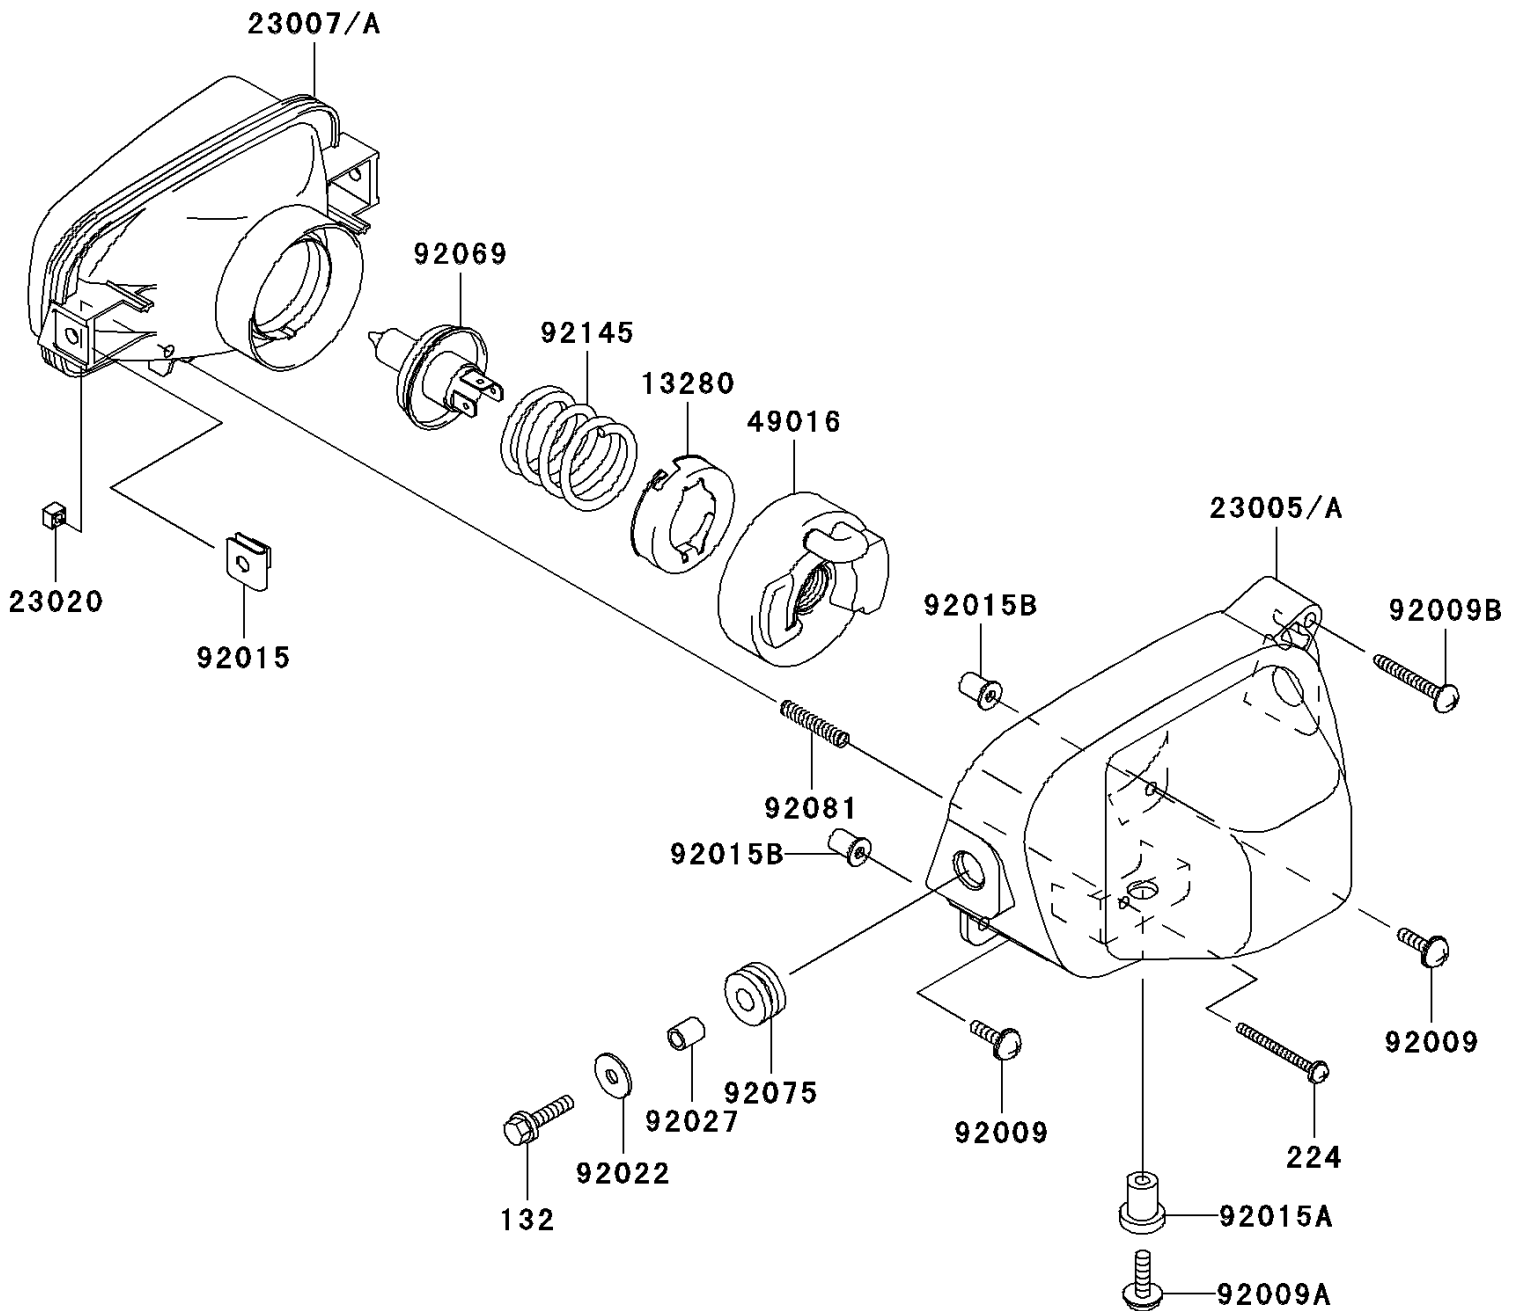

2004 Prairie 700 4x4 Hardwoods Green HD

PARTS DIAGRAM

Headlight(s)

F2710

2004 Prairie 700 4x4 Hardwoods Green HD

PARTS LIST

Headlight(s)

ITEM NAME

PART NUMBER

QUANTITY
