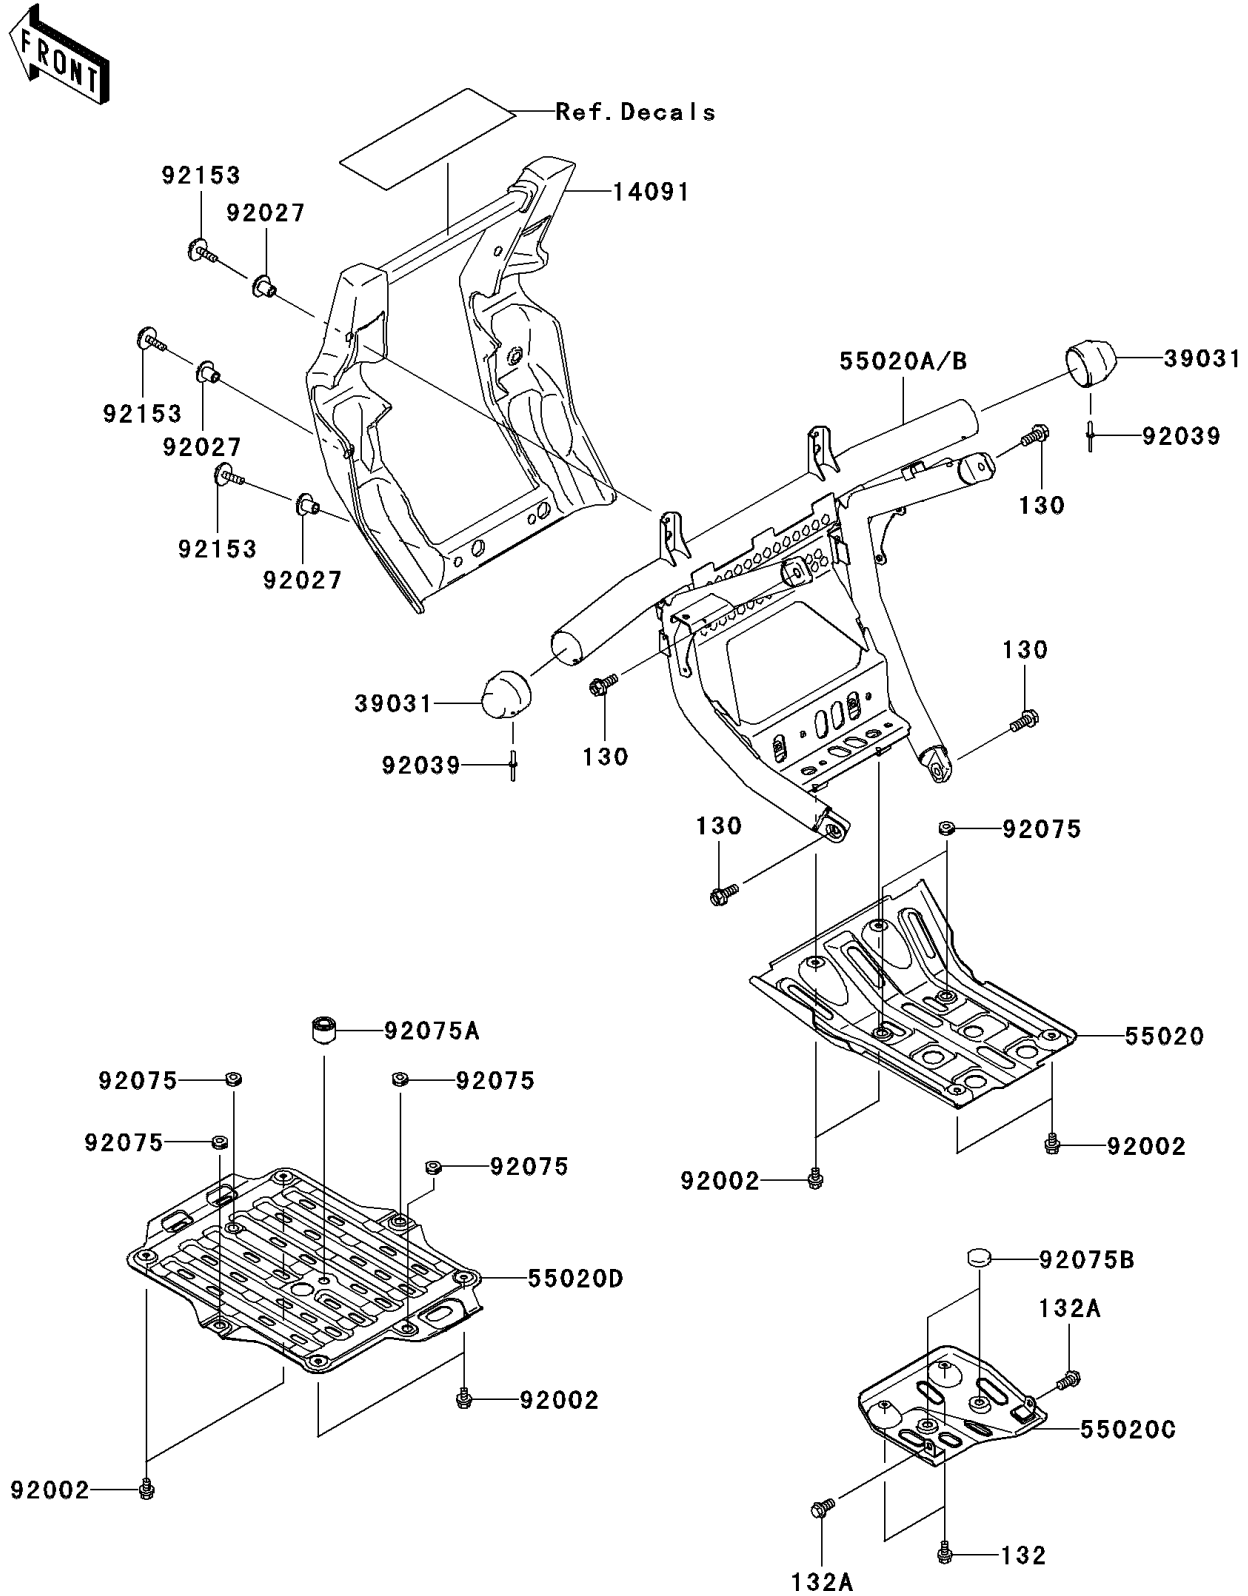

2005 Prairie 700 4x4 Hardwoods Green HD

PARTS DIAGRAM

Guard(s)

F2680

2005 Prairie 700 4x4 Hardwoods Green HD

PARTS LIST

Guard(s)

ITEM NAME

PART NUMBER

QUANTITY
