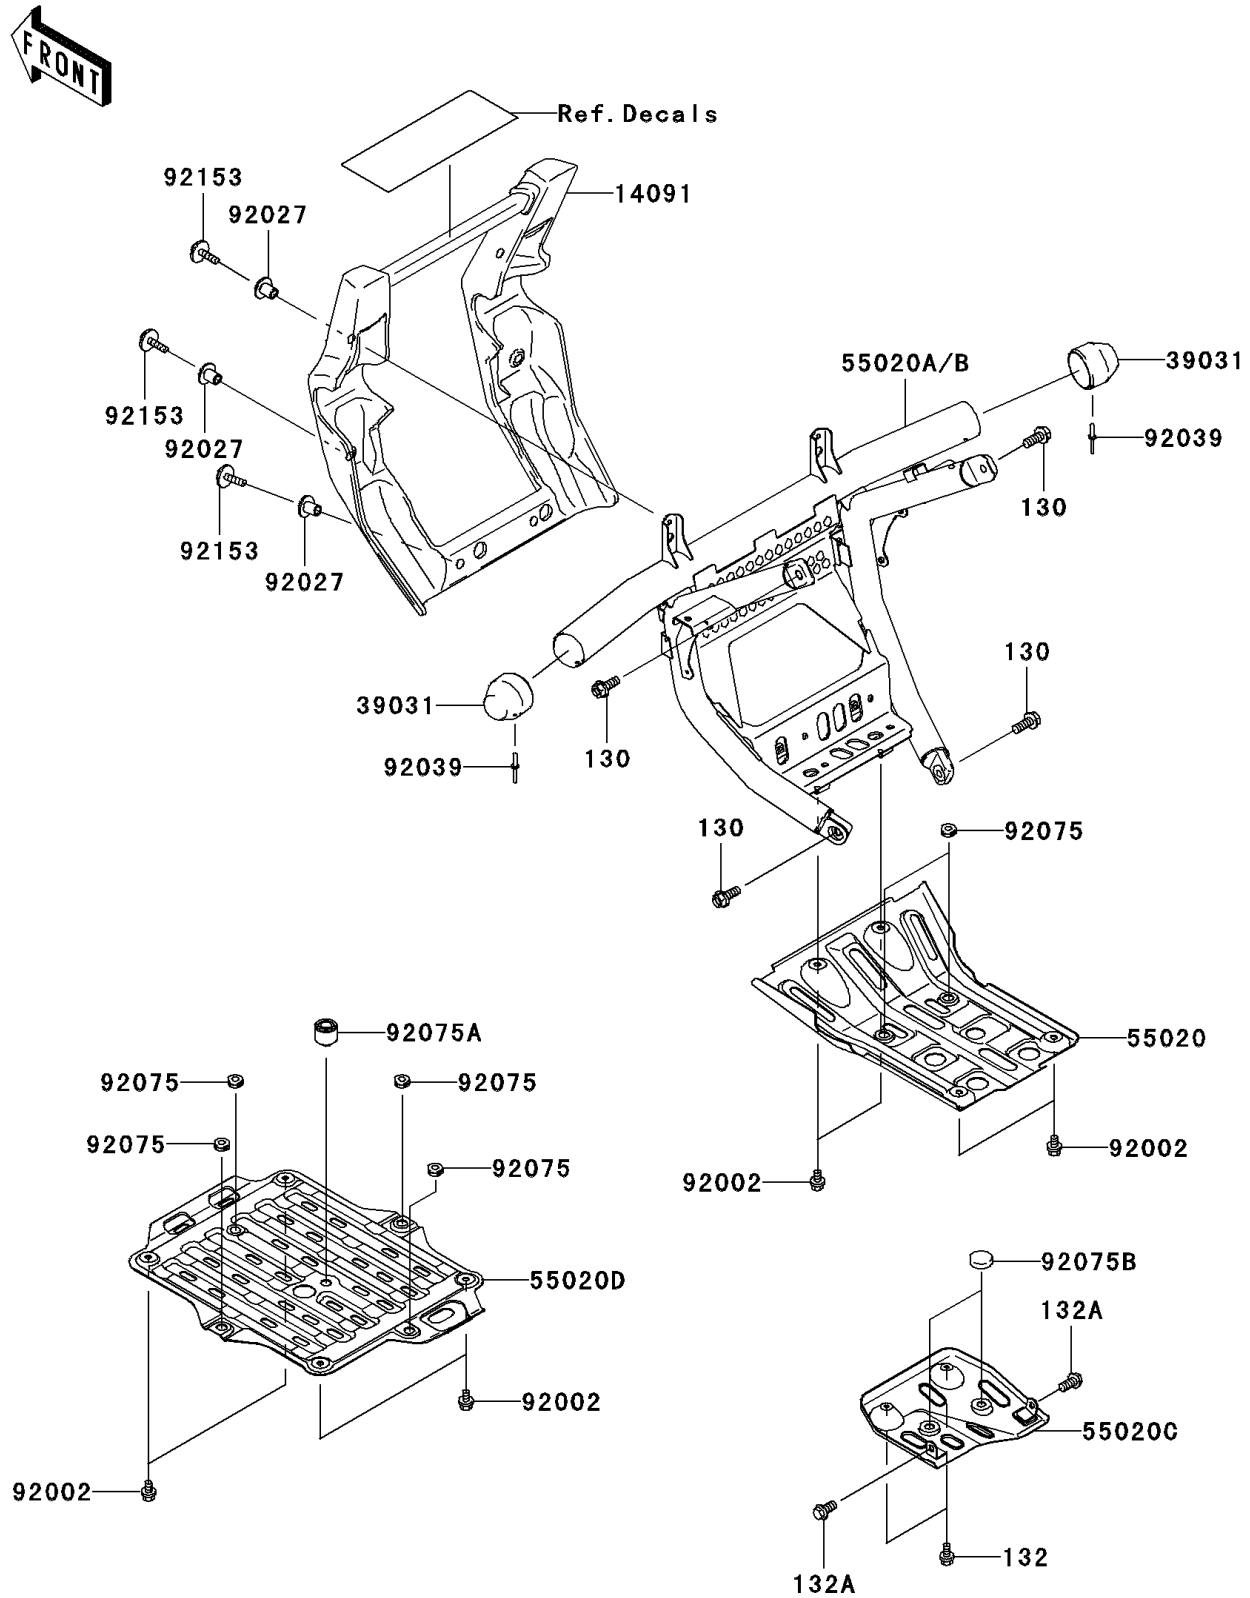

2004 Prairie 700 4x4 Hardwoods Green HD

PARTS DIAGRAM

Guard(s)

F2680

2004 Prairie 700 4x4 Hardwoods Green HD

Kawasaki
Let the Good Times Roll®

PARTS LIST

Guard(s)

ITEM NAME	PART NUMBER	QUANTITY
BOLT-FLANGED,8X20 (Ref # 130)	130T0820	4
BOLT-FLANGED-SMALL,6X12 (Ref # 132)	132J0612	2
BOLT-FLANGED-SMALL,8X16 (Ref # 132A)	132J0816	2
COVER,FRONT GUARD,F.BLACK (Ref # 14091)	14091-0123-6Z	1
CAP-END,GUARD PIPE (Ref # 39031)	39031-0001	2
GUARD,FRONT SKID (Ref # 55020)	55020-0001	1
GUARD,FR,S.GOLD (Ref # 55020A)	55020-0015-UF	1
GUARD,SWING ARM (Ref # 55020C)	55020-1756	1
GUARD,ENGINE,UNDER (Ref # 55020D)	55020-1808	1
BOLT,6X10 (Ref # 92002)	92002-1449	8
COLLAR,L=14.1 (Ref # 92027)	92027-1920	6
RIVET (Ref # 92039)	92039-1150	2
DAMPER (Ref # 92075)	92075-051	6
DAMPER (Ref # 92075A)	92075-1002	1
DAMPER (Ref # 92075B)	92075-157	2
BOLT,SOCKET,6X22 (Ref # 92153)	92153-0665	6