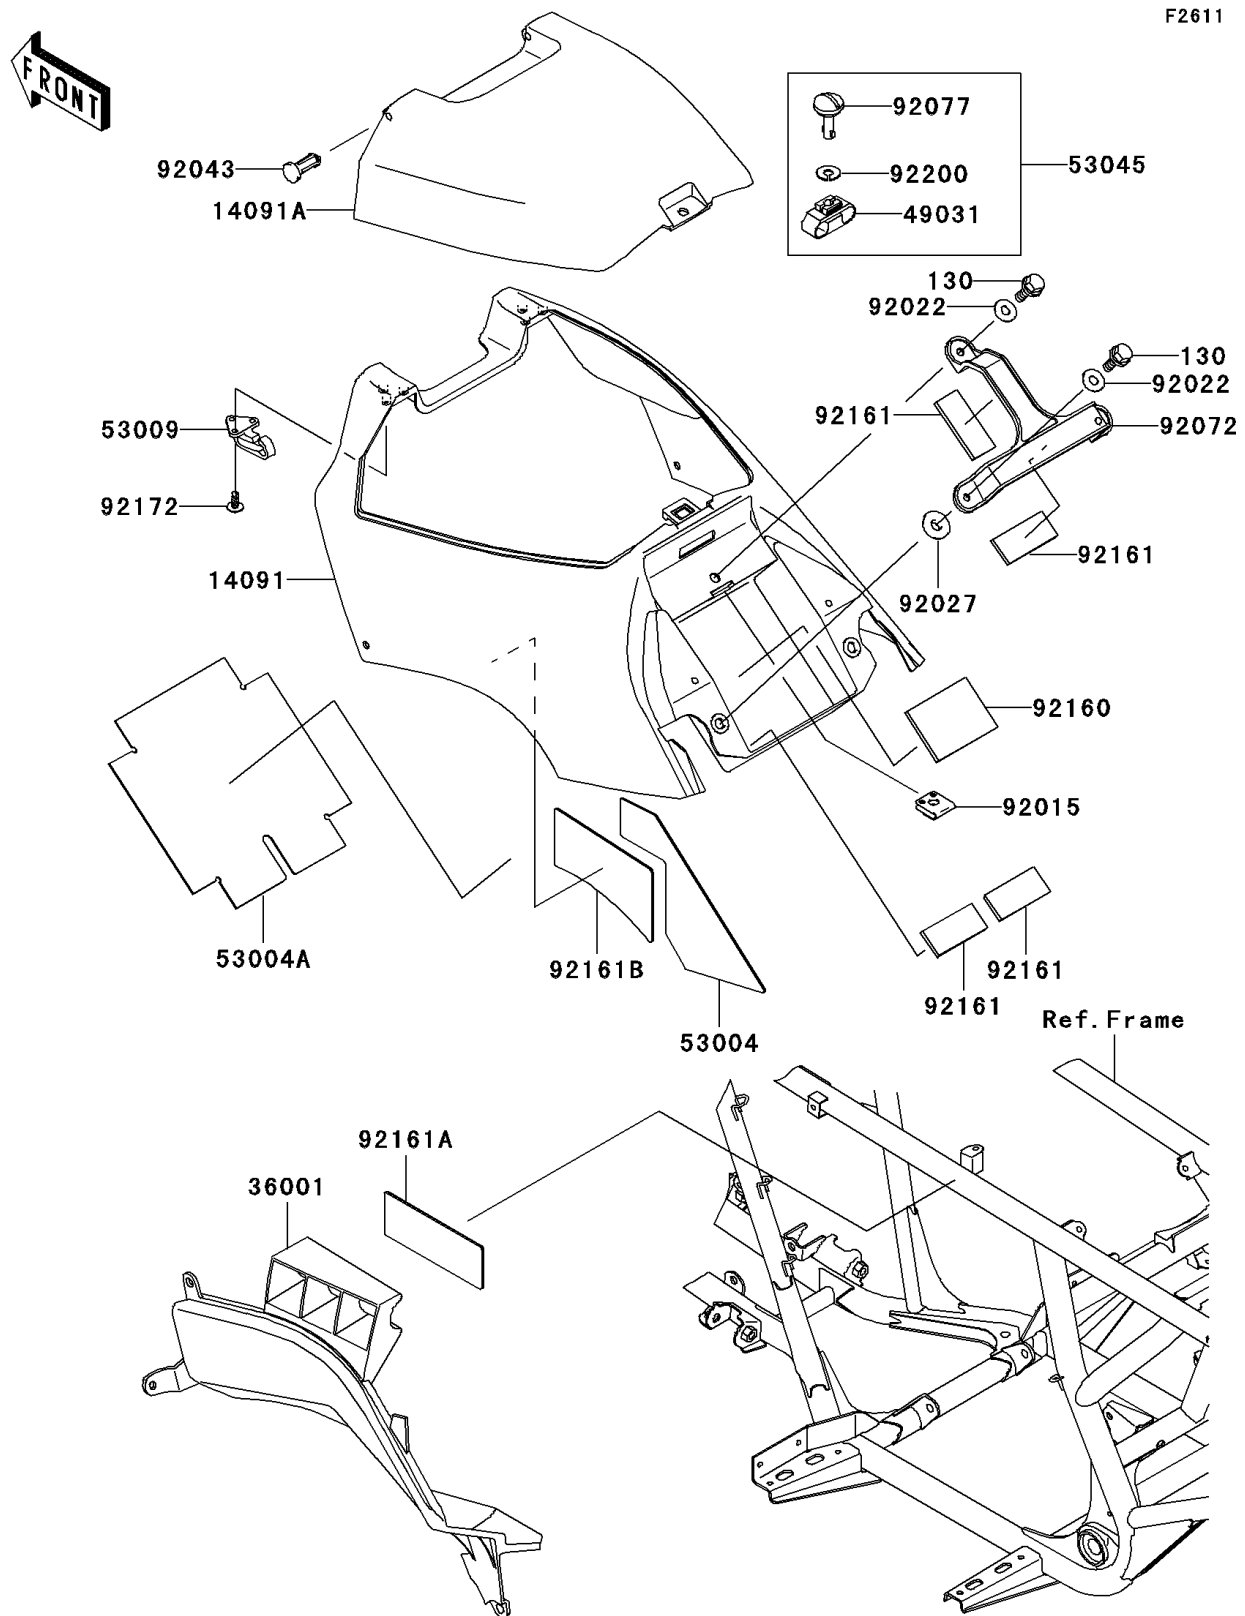

2005 Prairie 700 4x4 Hardwoods Green HD

PARTS DIAGRAM

Side Covers

2005 Prairie 700 4x4 Hardwoods Green HD

PARTS LIST

Side Covers

ITEM NAME	PART NUMBER	QUANTITY
-----------	-------------	----------
