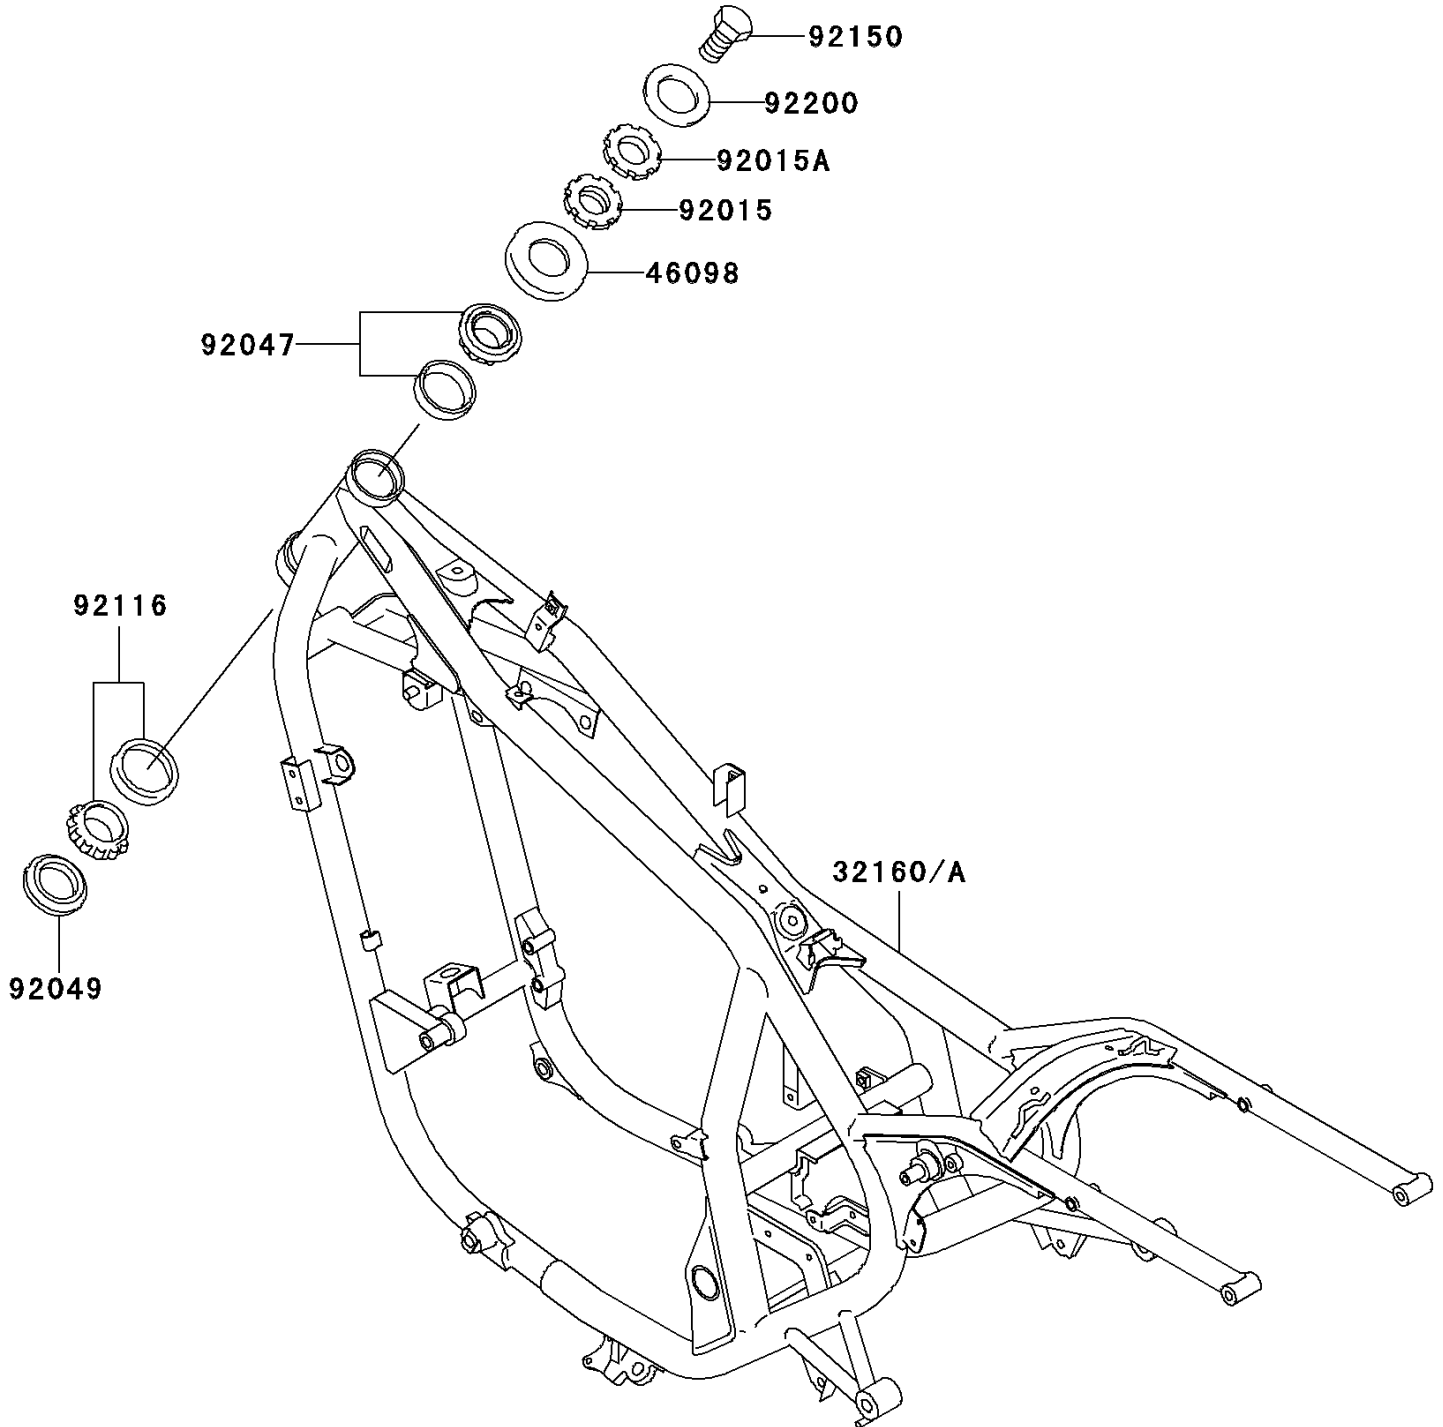

2007 Vulcan 500 LTD

PARTS DIAGRAM

Frame

F2120

2007 Vulcan 500 LTD

PARTS LIST

Frame

ITEM NAME

PART NUMBER

QUANTITY
