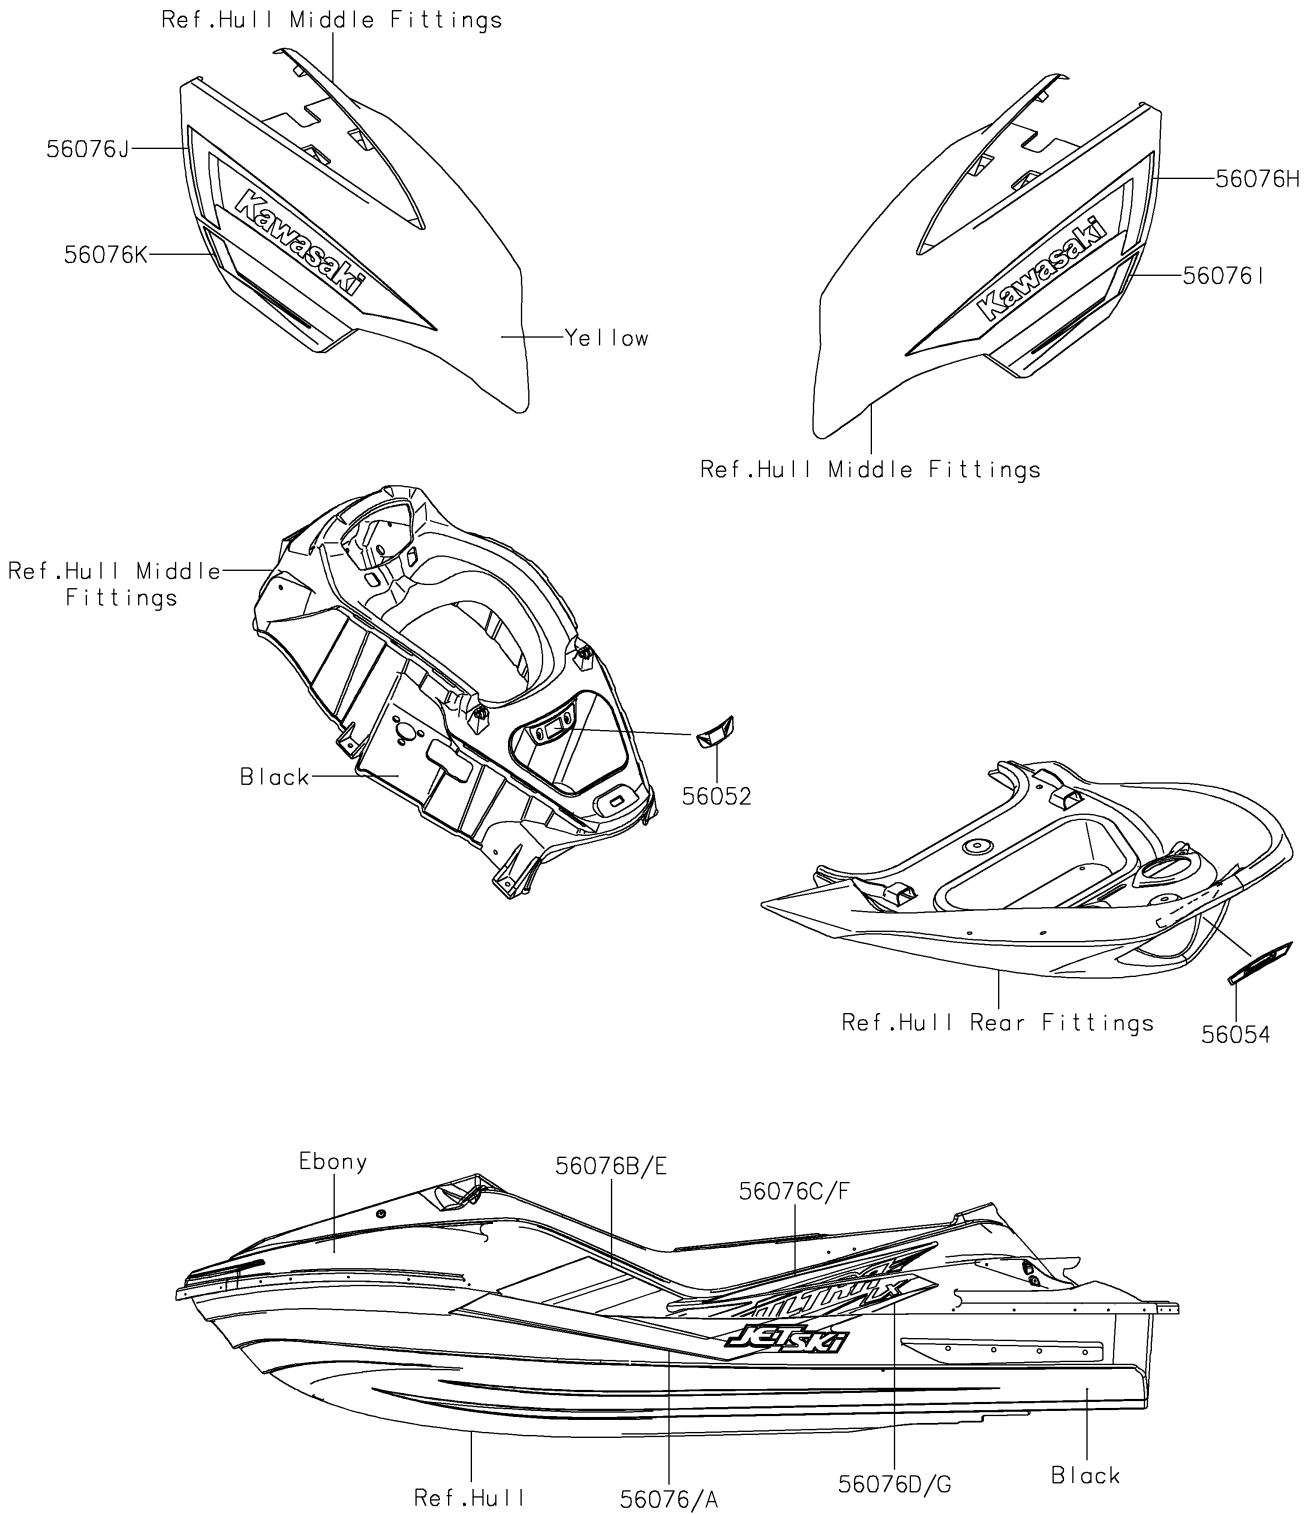

2020 JET SKI® ULTRA® LX

PARTS DIAGRAM

Decals(KLF)

F3880C

2020 JET SKI® ULTRA® LX

PARTS LIST

Decals(KLF)

ITEM NAME

PART NUMBER

QUANTITY
