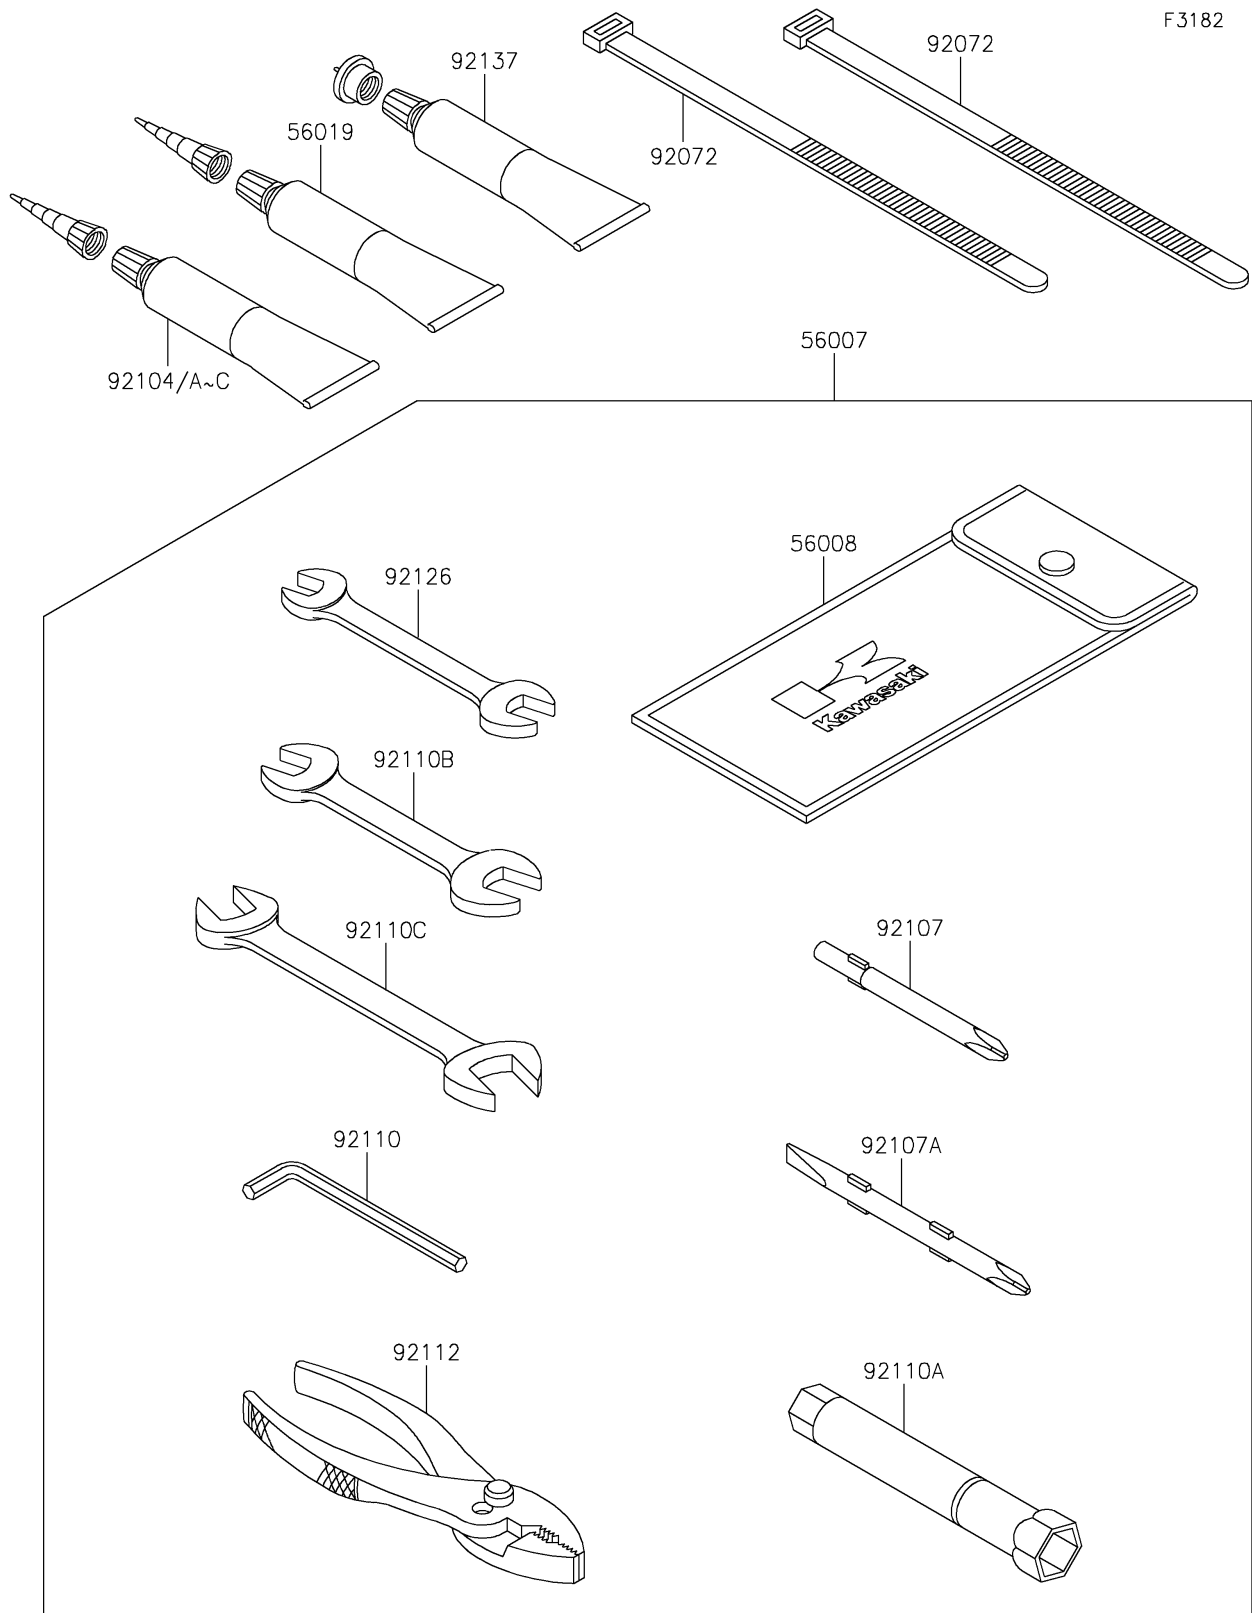

2017 JET SKI® ULTRA® LX

PARTS DIAGRAM

Owner's Tools

2017 JET SKI® ULTRA® LX

PARTS LIST

Owner's Tools

ITEM NAME	PART NUMBER	QUANTITY
TOOL-KIT (Ref # 56007)	56007-3716	1
BAG,TOOL (Ref # 56008)	56008-3704	1
GASKET-LIQUID,TB1211,WHITE (Ref # 56019)	56019-120	1
BAND,L=250 (Ref # 92072)	92072-1237	2
GASKET-LIQUID,TB1211F,CLEAR (Ref # 92104)	92104-0004	1
GASKET-LIQUID,TB1215B,BLACK (Ref # 92104A)	92104-1062	1
GASKET-LIQUID,TB1215,GRAY (Ref # 92104B)	92104-1065	1
GASKET-LIQUID,TB1521,BROWN (Ref # 92104C)	92104-3701	1
TOOL-DRIVER,#3PHILLIPS (Ref # 92107)	92107-005	1
TOOL-DRIVER,#2PHILLIPS&SLOT (Ref # 92107A)	92107-1051	1
TOOL-WRENCH,ALLEN,5MM (Ref # 92110)	92110-1015	1
TOOL-WRENCH,BOX,16MM (Ref # 92110A)	92110-1145	1
TOOL-WRENCH,OPEN END,10X12 (Ref # 92110B)	92110-1152	1
TOOL-WRENCH,OPEN END,14X17 (Ref # 92110C)	92110-1153	1
TOOL-PLIERS (Ref # 92112)	92112-1001	1
TOOL-WRENCH,OPEN END,8X10 (Ref # 92126)	92126-004	1
GREASE (Ref # 92137)	92137-1002	1