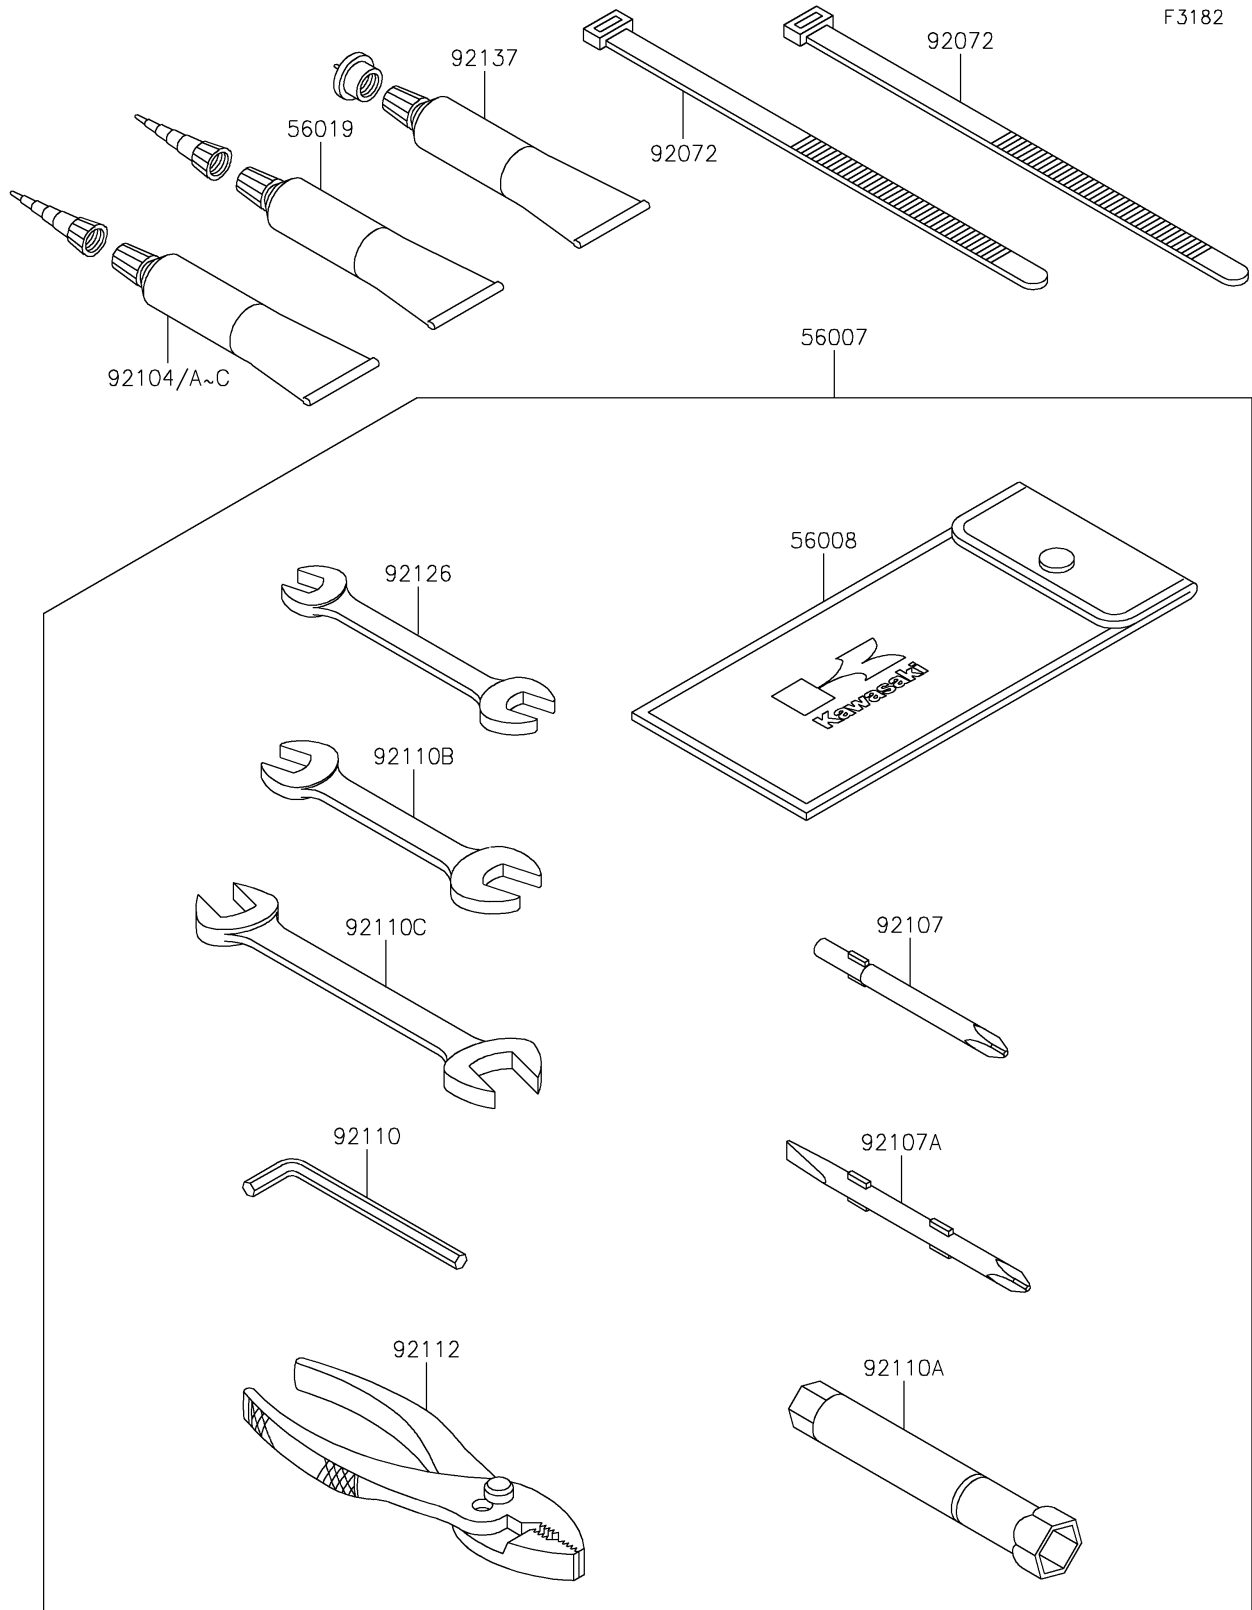

2020 JET SKI® ULTRA® LX

PARTS DIAGRAM

Owner's Tools

2020 JET SKI® ULTRA® LX

PARTS LIST

Owner's Tools

ITEM NAME

PART NUMBER

QUANTITY
