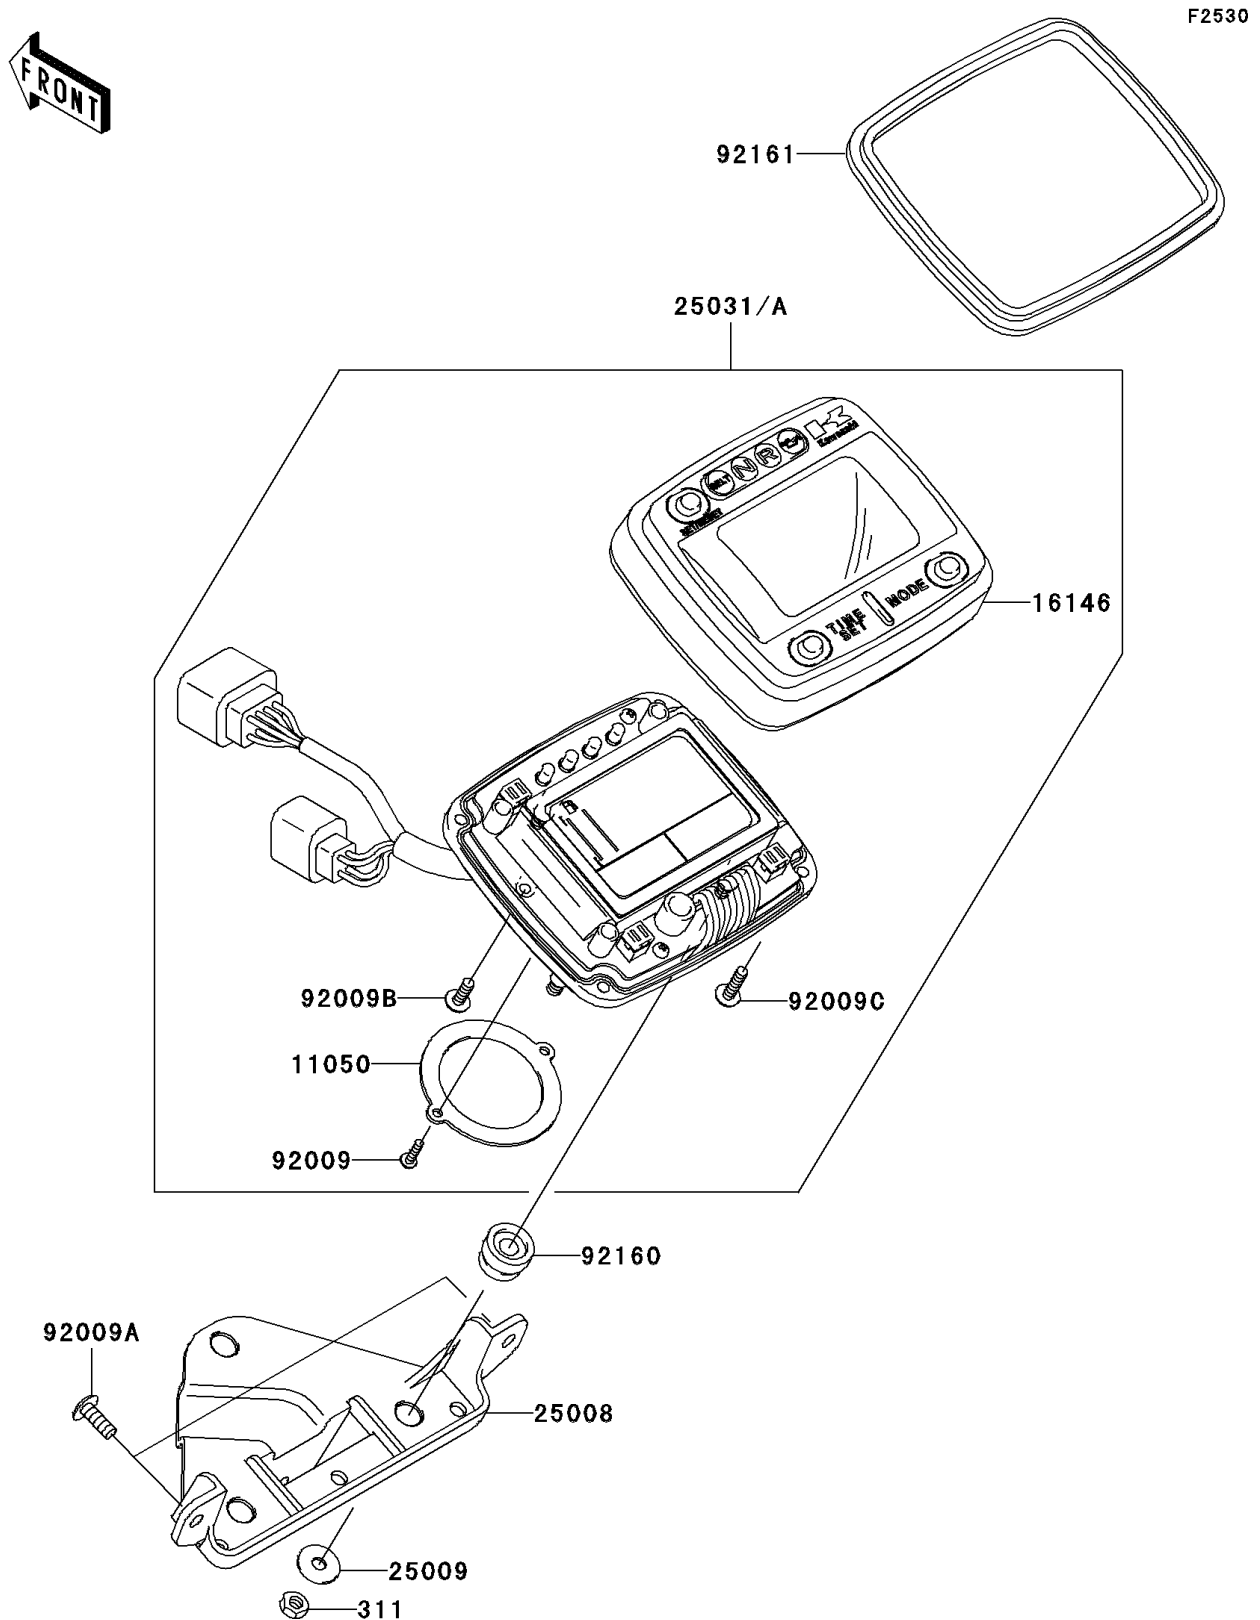

2004 Prairie 700 4x4 Hardwoods Green HD

Kawasaki
Let the Good Times Roll®

PARTS DIAGRAM

Meter(s)

2004 Prairie 700 4x4 Hardwoods Green HD

PARTS LIST

Meter(s)

ITEM NAME	PART NUMBER	QUANTITY
-----------	-------------	----------
