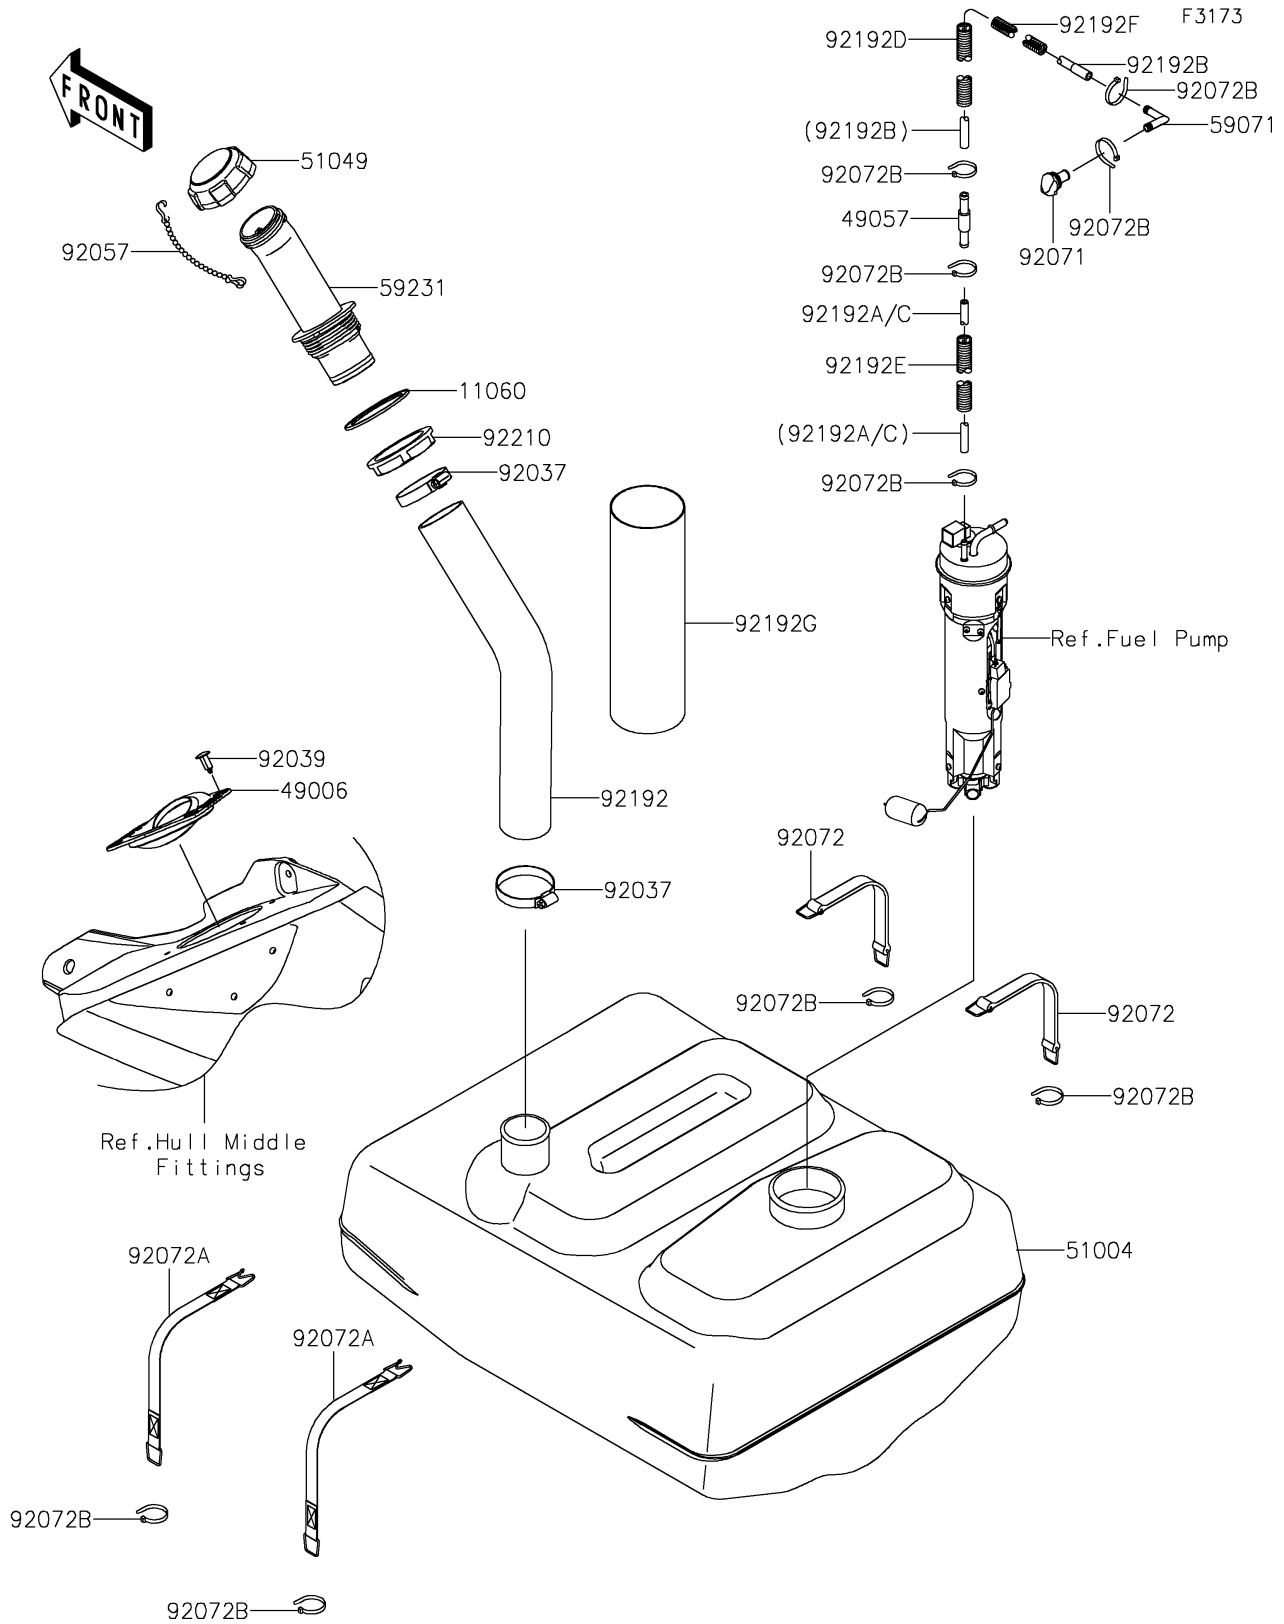

2020 JET SKI® ULTRA® LX

PARTS DIAGRAM

Fuel Tank

2020 JET SKI® ULTRA® LX

PARTS LIST

Fuel Tank

ITEM NAME

PART NUMBER

QUANTITY
