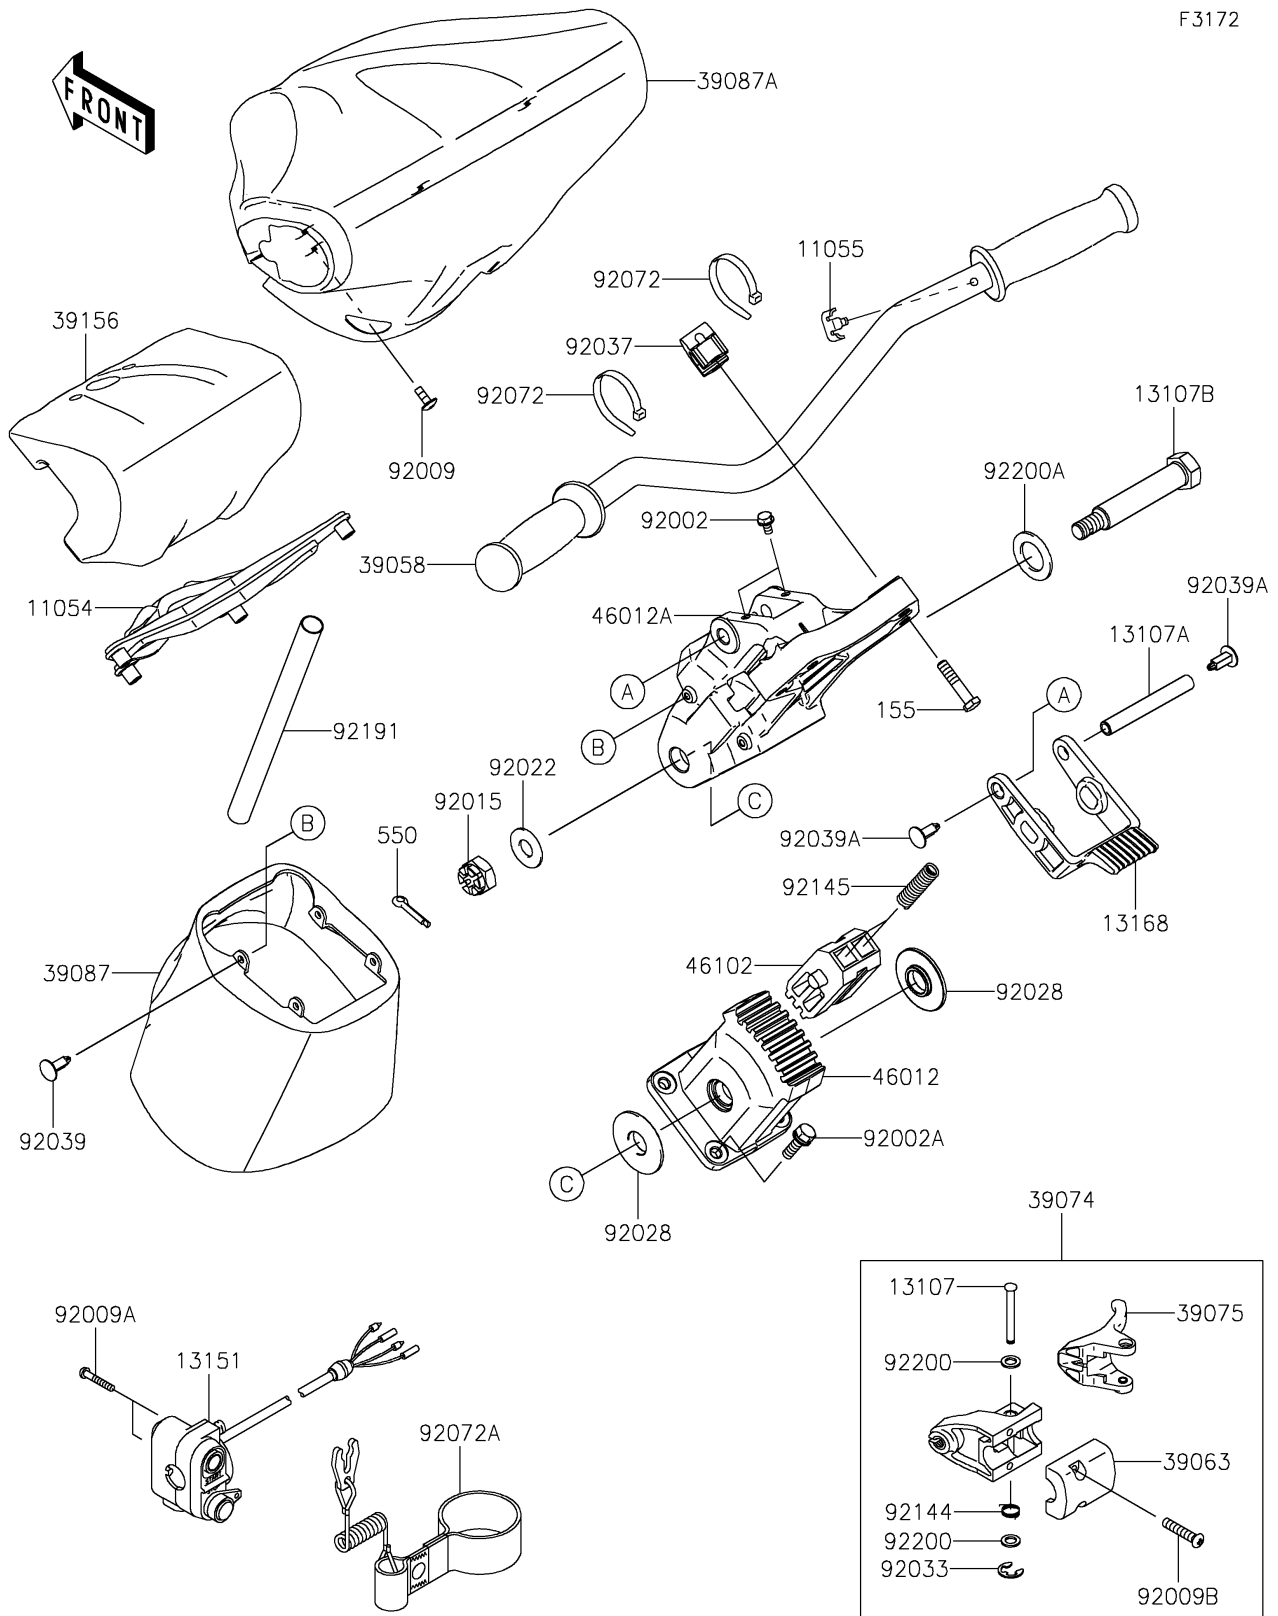

2017 JET SKI® ULTRA® LX

PARTS DIAGRAM

Handlebar

F3172

2017 JET SKI® ULTRA® LX

PARTS LIST

Handlebar

ITEM NAME

PART NUMBER

QUANTITY
